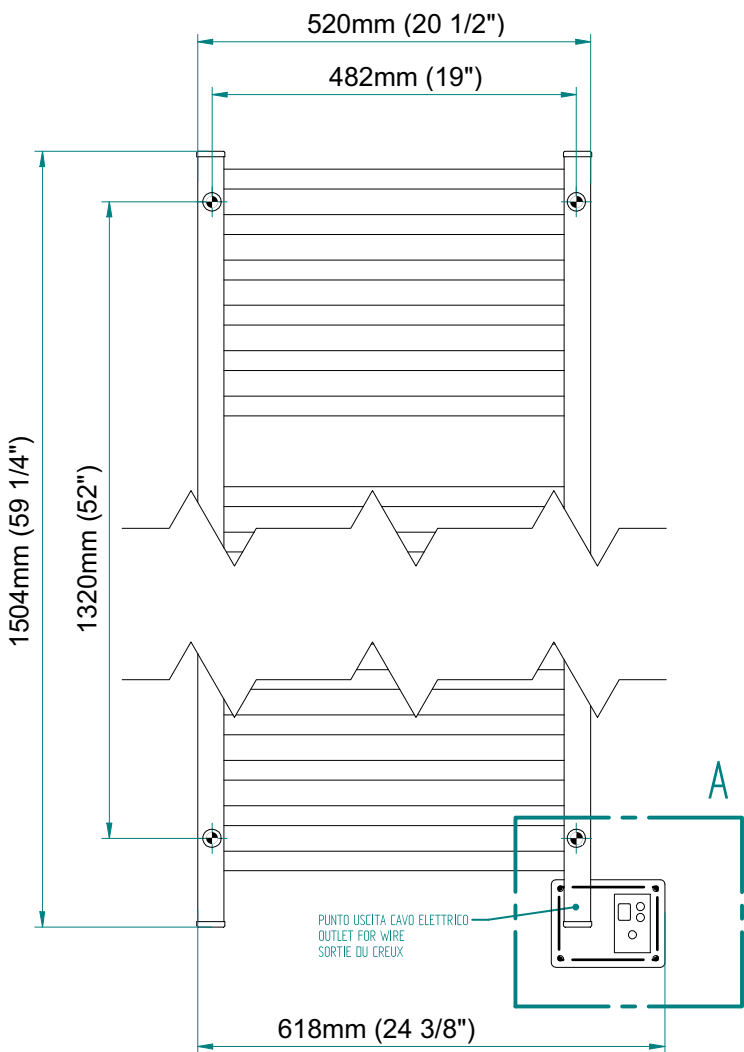

QUADRO 1504 x 520

mm

mm

59 1/4
inches

x 20 1/2
inches

Elektrico / electric / électrique

CODICE / CODE		H	L
RS435022SN	RS445022SN	1504 mm	520 mm
RL435022SN	RL445022SN	59 1/4 inches	20 1/2 inches
RV435022SN	RV445022SN		

REGOLATORE DI POTENZA
DIGITAL HEAT CONTROLLER
REGULATEUR DE PUISSANCE

INGOMBRO CON ATTACCO LUNGO
MEASUREMENTS WITH LONG BRACKETS
MEASUREMENTS AVEC ATTACHE LONG

INGOMBRO CON ATTACCO STANDARD
MEASUREMENTS WITH STANDARD BRACKETS
MEASUREMENTS AVEC ATTACHE STANDARD

DETAIL A

DETAIL B

FORO PER INSERIMENTO TASSELLO A MURO 6X30
POSITIONING OF FASTENERS FOR FIXING TO WALL
FASTENERS SHOULD BE SECURED IN DTUDS OR HEADERS PLACES BEHIND THE UNIT
TROU POUR LA CHEVILLE A MUR