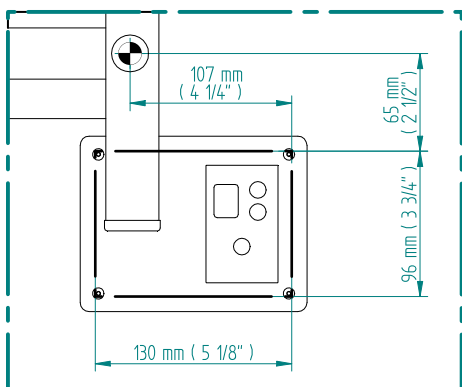

QUADRO 1504 x 520

mm

mm

59 1/4
inches

x 20 1/2
inches

Elektrico / electric / électrique

CODICE / CODE		H	L
RS435022SN	RS445022SN	1504 mm	520 mm
RL435022SN	RL445022SN	59 1/4 inches	20 1/2 inches
RV435022SN	RV445022SN		

REGOLATORE DI POTENZA
DIGITAL HEAT CONTROLLER
REGULATEUR DE PUISSANCE

INGOMBRO CON ATTACCO LUNGO
MEASUREMENTS WITH LONG BRACKETS
MEASUREMENTS AVEC ATTACHE LONG

INGOMBRO CON ATTACCO STANDARD
MEASUREMENTS WITH STANDARD BRACKETS
MEASUREMENTS AVEC ATTACHE STANDARD

DETAIL A

DETAIL B

FORO PER INSERIMENTO TASSELLO A MURO 6X30
POSITIONING OF FASTENERS FOR FIXING TO WALL
FASTENERS SHOULD BE SECURED IN DTUDS OR HEADERS PLACES BEHIND THE UNIT
TROU POUR LA CHEVILLE A MUR