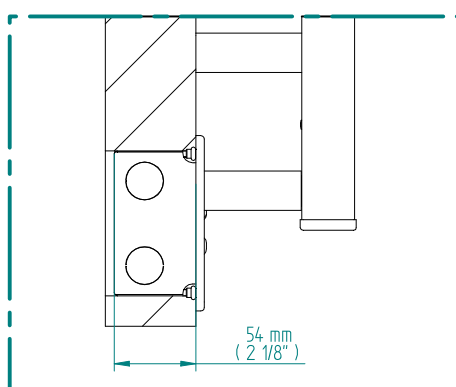

QUADRO 1504 x 520

mm

mm

59 1/4
inches

x 20 1/2
inches

Elektrico / electric / électrique

CODICE / CODE		H	L
RS435022SN	RS445022SN	1504 mm	520 mm
RL435022SN	RL445022SN	59 1/4 inches	20 1/2 inches
RV435022SN	RV445022SN		

REGOLATORE DI POTENZA
DIGITAL HEAT CONTROLLER
REGULATEUR DE PUISSANCE

INGOMBRO CON ATTACCO LUNGO
MEASUREMENTS WITH LONG BRACKETS
MEASUREMENTS AVEC ATTACHE LONG

INGOMBRO CON ATTACCO STANDARD
MEASUREMENTS WITH STANDARD BRACKETS
MEASUREMENTS AVEC ATTACHE STANDARD

DETAIL A

DETAIL B

FORO PER INSERIMENTO TASSELLO A MURO 6X30
POSITIONING OF FASTENERS FOR FIXING TO WALL
FASTENERS SHOULD BE SECURED IN DTUDS OR HEADERS PLACES BEHIND THE UNIT
TROU POUR LA CHEVILLE A MUR