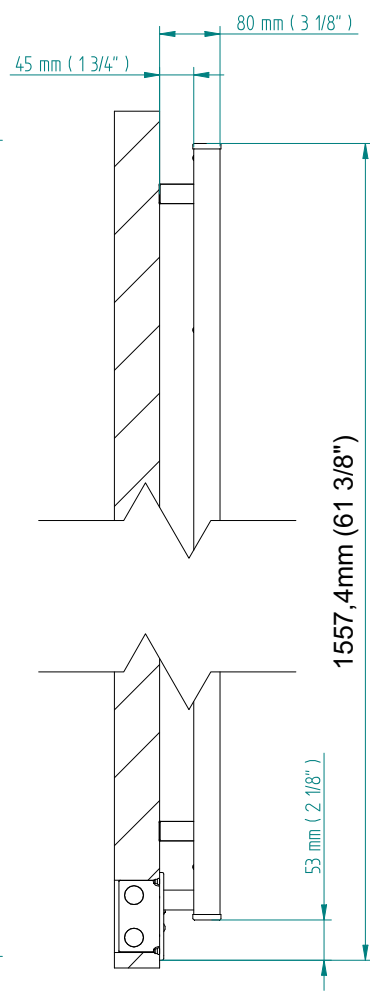

QUADRO 1504 x 520

mm

mm

59 1/4
inches

x 20 1/2
inches

Elektrico / electric / électrique

CODICE / CODE		H	L
RS435022SN	RS445022SN	1504 mm	520 mm
RL435022SN	RL445022SN	59 1/4 inches	20 1/2 inches
RV435022SN	RV445022SN		

REGOLATORE DI POTENZA
DIGITAL HEAT CONTROLLER
REGULATEUR DE PUISSANCE

INGOMBRO CON ATTACCO LUNGO
MEASUREMENTS WITH LONG BRACKETS
MEASUREMENTS AVEC ATTACHE LONG

INGOMBRO CON ATTACCO STANDARD
MEASUREMENTS WITH STANDARD BRACKETS
MEASUREMENTS AVEC ATTACHE STANDARD

DETAIL A

DETAIL B

FORO PER INSERIMENTO TASSELLO A MURO 6X30
POSITIONING OF FASTENERS FOR FIXING TO WALL
FASTENERS SHOULD BE SECURED IN DTUDS OR HEADERS PLACES BEHIND THE UNIT
TROU POUR LA CHEVILLE A MUR