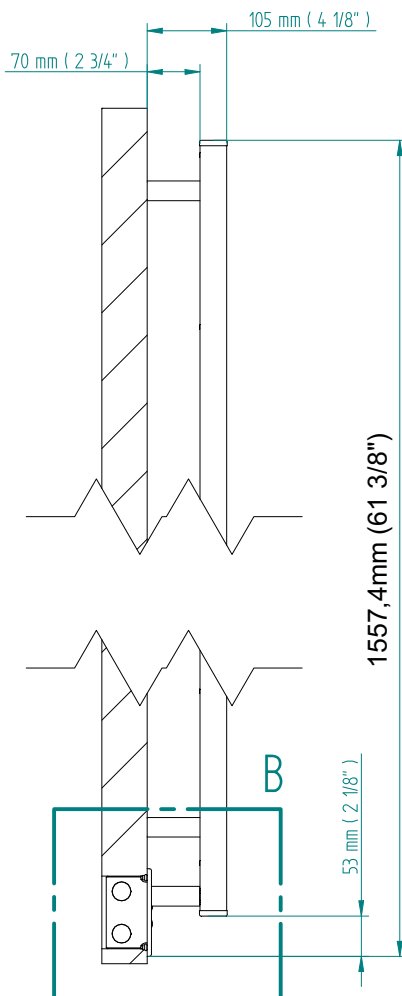

QUADRO 1504 x 520

mm

mm

59 1/4
inches

x 20 1/2
inches

Elektrico / electric / électrique

CODICE / CODE		H	L
RS435022SN	RS445022SN	1504 mm	520 mm
RL435022SN	RL445022SN	59 1/4 inches	20 1/2 inches
RV435022SN	RV445022SN		

REGOLATORE DI POTENZA
DIGITAL HEAT CONTROLLER
REGULATEUR DE PUISSANCE

INGOMBRO CON ATTACCO LUNGO
MEASUREMENTS WITH LONG BRACKETS
MEASUREMENTS AVEC ATTACHE LONG

INGOMBRO CON ATTACCO STANDARD
MEASUREMENTS WITH STANDARD BRACKETS
MEASUREMENTS AVEC ATTACHE STANDARD

DETAIL A

DETAIL B

FORO PER INSERIMENTO TASSELLO A MURO 6X30
POSITIONING OF FASTENERS FOR FIXING TO WALL
FASTENERS SHOULD BE SECURED IN DTUDS OR HEADERS PLACES BEHIND THE UNIT
TROU POUR LA CHEVILLE A MUR