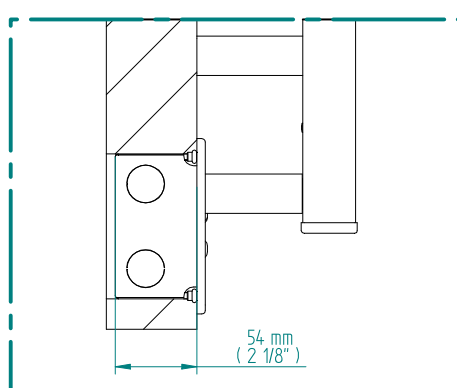

QUADRO 544 x 520

mm

mm

21 ³/₈
inchesx 20 ¹/₂
inches

Elettrico / electric / électrique

CODICE / CODE

RS435008SN	RS445008SN
RL435008SN	RL445008SN
RV435008SN	RV445008SN

H

544 mm
21 ³/₈ inches

L

520 mm
20 ¹/₂ inches

REGOLATORE DI POTENZA
DIGITAL HEAT CONTROLLER
REGULATEUR DE PUISSANCE

INGOMBRO CON ATTACCO LUNGO
MEASUREMENTS WITH LONG BRACKETS
MEASUREMENTS AVEC ATTACHE LONG

INGOMBRO CON ATTACCO STANDARD
MEASUREMENTS WITH STANDARD BRACKETS
MEASUREMENTS AVEC ATTACHE STANDARD

DETAIL A

DETAIL B

FORO PER INSERIMENTO TASSELLO A MURO 6X30
POSITIONING OF FASTENERS FOR FIXING TO WALL
FASTENERS SHOULD BE SECURED IN DTUDS OR HEADERS PLACES BEHIND THE UNIT
TROU POUR LA CHEVILLE A MUR