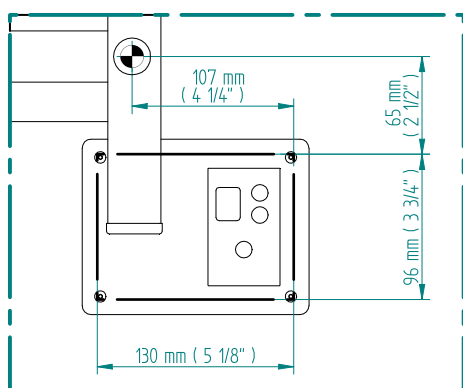

QUADRO 544 x 520

mm

mm

21 ³/₈
inchesx 20 ¹/₂
inches

Elettrico / electric / électrique

CODICE / CODE

RS435008SN	RS445008SN
RL435008SN	RL445008SN
RV435008SN	RV445008SN

H

544 mm
21 ³/₈ inches

L

520 mm
20 ¹/₂ inches

REGOLATORE DI POTENZA
DIGITAL HEAT CONTROLLER
REGULATEUR DE PUISSANCE

INGOMBRO CON ATTACCO LUNGO
MEASUREMENTS WITH LONG BRACKETS
MEASUREMENTS AVEC ATTACHE LONG

INGOMBRO CON ATTACCO STANDARD
MEASUREMENTS WITH STANDARD BRACKETS
MEASUREMENTS AVEC ATTACHE STANDARD

DETAIL A

DETAIL B

FORO PER INSERIMENTO TASSELLO A MURO 6X30
POSITIONING OF FASTENERS FOR FIXING TO WALL
FASTENERS SHOULD BE SECURED IN DTUDS OR HEADERS PLACES BEHIND THE UNIT
TROU POUR LA CHEVILLE A MUR