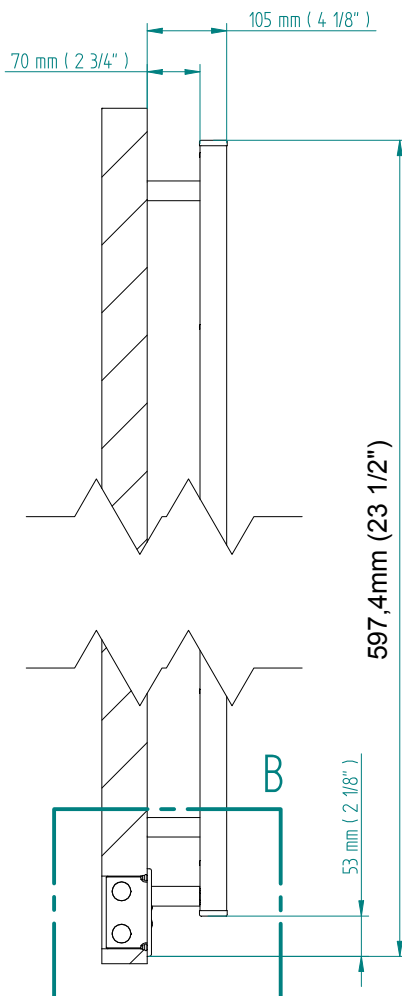

QUADRO 544 x 520

mm

mm

21 ³/₈
inchesx 20 ¹/₂
inches

Elettrico / electric / électrique

CODICE / CODE

RS435008SN	RS445008SN
RL435008SN	RL445008SN
RV435008SN	RV445008SN

H

544 mm
21 ³/₈ inches

L

520 mm
20 ¹/₂ inches

REGOLATORE DI POTENZA
DIGITAL HEAT CONTROLLER
REGULATEUR DE PUISSANCE

INGOMBRO CON ATTACCO LUNGO
MEASUREMENTS WITH LONG BRACKETS
MEASUREMENTS AVEC ATTACHE LONG

INGOMBRO CON ATTACCO STANDARD
MEASUREMENTS WITH STANDARD BRACKETS
MEASUREMENTS AVEC ATTACHE STANDARD

DETAIL A

DETAIL B

FORO PER INSERIMENTO TASSELLO A MURO 6X30
POSITIONING OF FASTENERS FOR FIXING TO WALL
FASTENERS SHOULD BE SECURED IN DTUDS OR HEADERS PLACES BEHIND THE UNIT
TROU POUR LA CHEVILLE A MUR