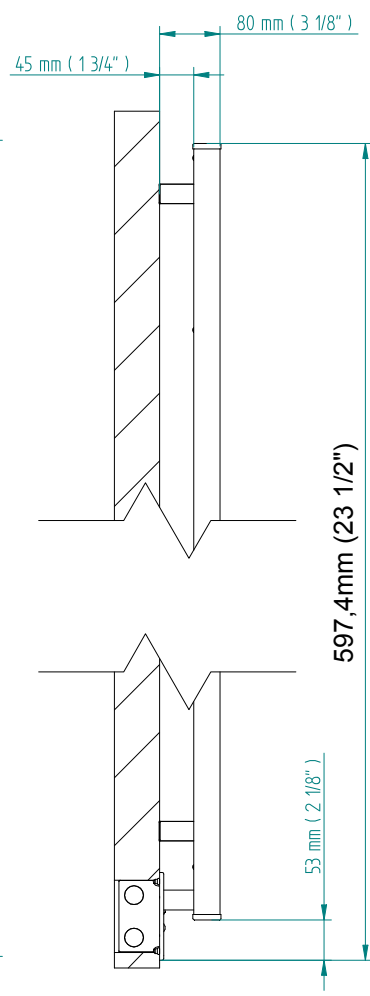

QUADRO 544 x 520

mm

mm

21 ³/₈
inchesx 20 ¹/₂
inches

Elettrico / electric / électrique

CODICE / CODE

RS435008SN	RS445008SN
RL435008SN	RL445008SN
RV435008SN	RV445008SN

H

544 mm
21 ³/₈ inches

L

520 mm
20 ¹/₂ inches

REGOLATORE DI POTENZA
DIGITAL HEAT CONTROLLER
REGULATEUR DE PUISSANCE

INGOMBRO CON ATTACCO LUNGO
MEASUREMENTS WITH LONG BRACKETS
MEASUREMENTS AVEC ATTACHE LONG

INGOMBRO CON ATTACCO STANDARD
MEASUREMENTS WITH STANDARD BRACKETS
MEASUREMENTS AVEC ATTACHE STANDARD

DETAIL A

DETAIL B

FORO PER INSERIMENTO TASSELLO A MURO 6X30
POSITIONING OF FASTENERS FOR FIXING TO WALL
FASTENERS SHOULD BE SECURED IN DTUDS OR HEADERS PLACES BEHIND THE UNIT
TROU POUR LA CHEVILLE A MUR