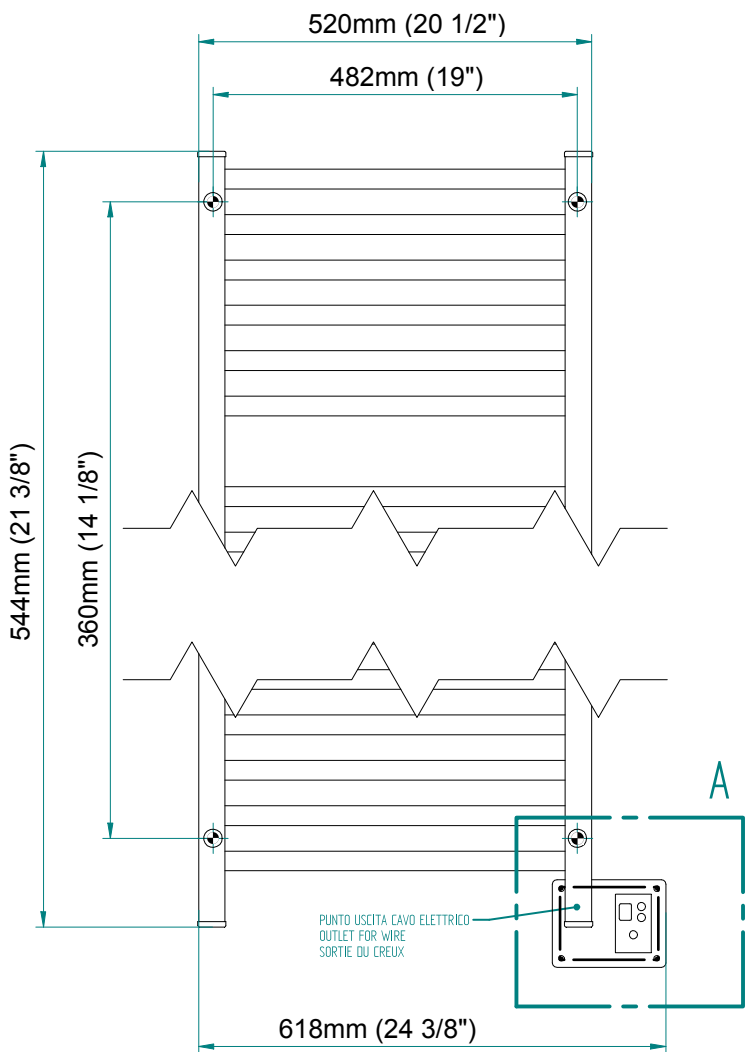

QUADRO 544 x 520

mm

mm

21 ³/₈
inchesx 20 ¹/₂
inches

Elettrico / electric / électrique

CODICE / CODE

RS435008SN	RS445008SN
RL435008SN	RL445008SN
RV435008SN	RV445008SN

H

544 mm
21 ³/₈ inches

L

520 mm
20 ¹/₂ inches

REGOLATORE DI POTENZA
DIGITAL HEAT CONTROLLER
REGULATEUR DE PUISSANCE

INGOMBRO CON ATTACCO LUNGO
MEASUREMENTS WITH LONG BRACKETS
MEASUREMENTS AVEC ATTACHE LONG

INGOMBRO CON ATTACCO STANDARD
MEASUREMENTS WITH STANDARD BRACKETS
MEASUREMENTS AVEC ATTACHE STANDARD

DETAIL A

DETAIL B

FORO PER INSERIMENTO TASSELLO A MURO 6X30
POSITIONING OF FASTENERS FOR FIXING TO WALL
FASTENERS SHOULD BE SECURED IN DTUDS OR HEADERS PLACES BEHIND THE UNIT
TROU POUR LA CHEVILLE A MUR