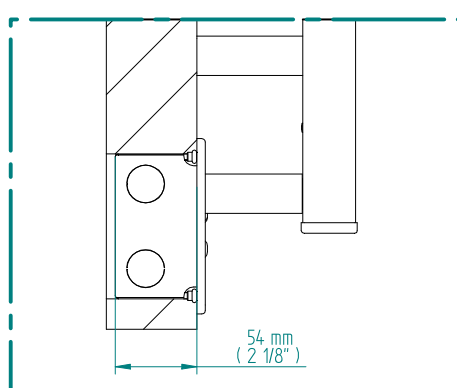

QUADRO 1504 x 420

mm

mm

59 1/4
inchesx 16 1/2
inches

Elettrico / electric / électrique

CODICE / CODE

| | |
|------------|------------|
| RS434022SN | RS444022SN |
| RL434022SN | RL444022SN |
| RV434022SN | RV444022SN |

H

1504 mm
59 1/4 inches

L

420 mm
16 1/2 inches

REGOLATORE DI POTENZA
DIGITAL HEAT CONTROLLER
REGULATEUR DE PUISSANCE

INGOMBRO CON ATTACCO LUNGO
MEASUREMENTS WITH LONG BRACKETS
MEASUREMENTS AVEC ATTACHE LONG

INGOMBRO CON ATTACCO STANDARD
MEASUREMENTS WITH STANDARD BRACKETS
MEASUREMENTS AVEC ATTACHE STANDARD

DETAIL A

DETAIL B

FORO PER INSERIMENTO TASSELLO A MURO 6X30
POSITIONING OF FASTENERS FOR FIXING TO WALL
FASTENERS SHOULD BE SECURED IN DTUDS OR HEADERS PLACES BEHIND THE UNIT
TROU POUR LA CHEVILLE A MUR