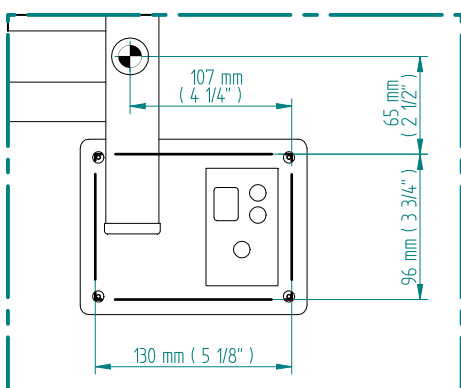

QUADRO 1504 x 420

mm

mm

59 1/4
inchesx 16 1/2
inches

Elettrico / electric / électrique

CODICE / CODE

| | |
|------------|------------|
| RS434022SN | RS444022SN |
| RL434022SN | RL444022SN |
| RV434022SN | RV444022SN |

H

1504 mm
59 1/4 inches

L

420 mm
16 1/2 inches

REGOLATORE DI POTENZA
DIGITAL HEAT CONTROLLER
REGULATEUR DE PUISSANCE

INGOMBRO CON ATTACCO LUNGO
MEASUREMENTS WITH LONG BRACKETS
MEASUREMENTS AVEC ATTACHE LONG

INGOMBRO CON ATTACCO STANDARD
MEASUREMENTS WITH STANDARD BRACKETS
MEASUREMENTS AVEC ATTACHE STANDARD

DETAIL A

DETAIL B

FORO PER INSERIMENTO TASSELLO A MURO 6X30
POSITIONING OF FASTENERS FOR FIXING TO WALL
FASTENERS SHOULD BE SECURED IN DTUDS OR HEADERS PLACES BEHIND THE UNIT
TROU POUR LA CHEVILLE A MUR