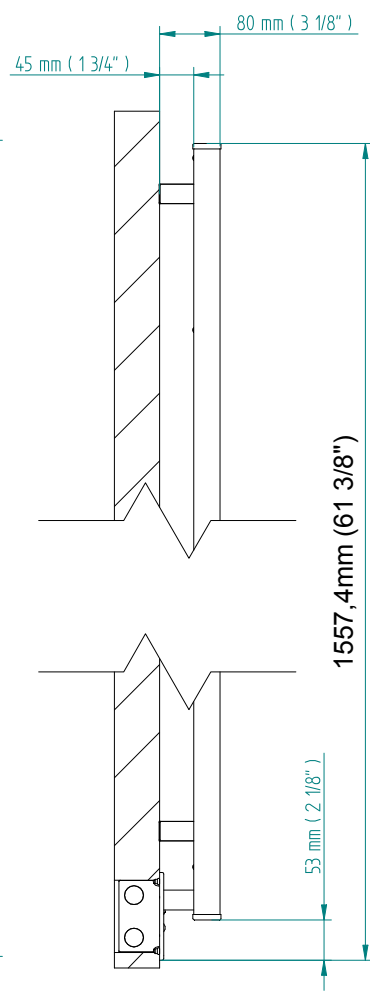

QUADRO 1504 x 420

mm

mm

59 1/4
inchesx 16 1/2
inches

Elettrico / electric / électrique

CODICE / CODE

| | |
|------------|------------|
| RS434022SN | RS444022SN |
| RL434022SN | RL444022SN |
| RV434022SN | RV444022SN |

H

1504 mm
59 1/4 inches

L

420 mm
16 1/2 inches

REGOLATORE DI POTENZA
DIGITAL HEAT CONTROLLER
REGULATEUR DE PUISSANCE

INGOMBRO CON ATTACCO LUNGO
MEASUREMENTS WITH LONG BRACKETS
MEASUREMENTS AVEC ATTACHE LONG

INGOMBRO CON ATTACCO STANDARD
MEASUREMENTS WITH STANDARD BRACKETS
MEASUREMENTS AVEC ATTACHE STANDARD

DETAIL A

DETAIL B

FORO PER INSERIMENTO TASSELLO A MURO 6X30
POSITIONING OF FASTENERS FOR FIXING TO WALL
FASTENERS SHOULD BE SECURED IN DTUDS OR HEADERS PLACES BEHIND THE UNIT
TROU POUR LA CHEVILLE A MUR