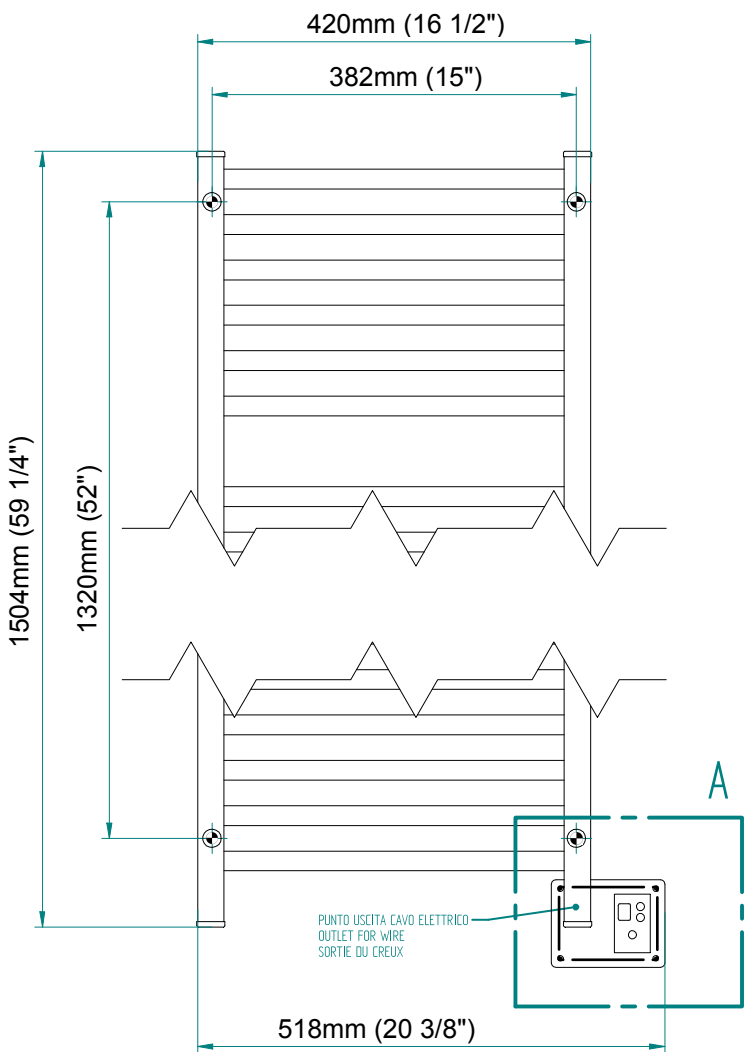

QUADRO 1504 x 420

mm

mm

59 1/4
inchesx 16 1/2
inches

Elettrico / electric / électrique

CODICE / CODE

| | |
|------------|------------|
| RS434022SN | RS444022SN |
| RL434022SN | RL444022SN |
| RV434022SN | RV444022SN |

H

1504 mm
59 1/4 inches

L

420 mm
16 1/2 inches

REGOLATORE DI POTENZA
DIGITAL HEAT CONTROLLER
REGULATEUR DE PUISSANCE

INGOMBRO CON ATTACCO LUNGO
MEASUREMENTS WITH LONG BRACKETS
MEASUREMENTS AVEC ATTACHE LONG

INGOMBRO CON ATTACCO STANDARD
MEASUREMENTS WITH STANDARD BRACKETS
MEASUREMENTS AVEC ATTACHE STANDARD

DETAIL A

DETAIL B

FORO PER INSERIMENTO TASSELLO A MURO 6X30
POSITIONING OF FASTENERS FOR FIXING TO WALL
FASTENERS SHOULD BE SECURED IN DTUDS OR HEADERS PLACES BEHIND THE UNIT
TROU POUR LA CHEVILLE A MUR