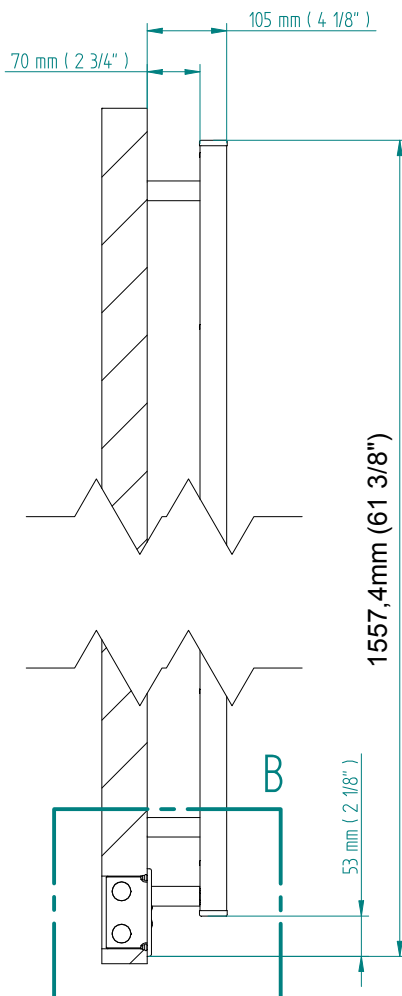

QUADRO 1504 x 420

mm

mm

59 1/4
inchesx 16 1/2
inches

Elettrico / electric / électrique

CODICE / CODE

| | |
|------------|------------|
| RS434022SN | RS444022SN |
| RL434022SN | RL444022SN |
| RV434022SN | RV444022SN |

H

1504 mm
59 1/4 inches

L

420 mm
16 1/2 inches

REGOLATORE DI POTENZA
DIGITAL HEAT CONTROLLER
REGULATEUR DE PUISSANCE

INGOMBRO CON ATTACCO LUNGO
MEASUREMENTS WITH LONG BRACKETS
MEASUREMENTS AVEC ATTACHE LONG

INGOMBRO CON ATTACCO STANDARD
MEASUREMENTS WITH STANDARD BRACKETS
MEASUREMENTS AVEC ATTACHE STANDARD

DETAIL A

DETAIL B

FORO PER INSERIMENTO TASSELLO A MURO 6X30
POSITIONING OF FASTENERS FOR FIXING TO WALL
FASTENERS SHOULD BE SECURED IN DTUDS OR HEADERS PLACES BEHIND THE UNIT
TROU POUR LA CHEVILLE A MUR