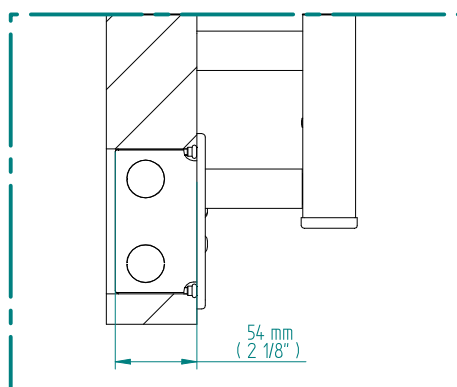

DETAIL B

FORO PER INSERIMENTO TASSELLO A MURO 6X30
POSITIONING OF FASTENERS FOR FIXING TO WALL
FASTENERS SHOULD BE SECURED IN DTUDS OR HEADERS PLACES BEHIND THE UNIT
TROU POUR LA CHEVILLE A MUR