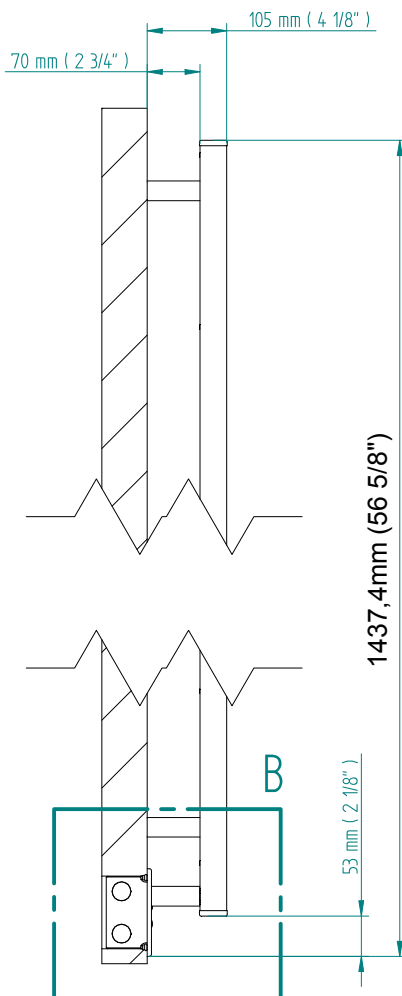

# QUADRO 1384 x 420

mm

mm

54 1/2  
inchesx 16 1/2  
inches

Elettrico / electric / électrique

## CODICE / CODE

RS434020SN	RS444020SN
RL434020SN	RL444020SN
RV434020SN	RV444020SN

## H

1384 mm  
54 1/2 inches

## L

420 mm  
16 1/2 inches

REGOLATORE DI POTENZA  
DIGITAL HEAT CONTROLLER  
REGULATEUR DE PUISSANCE

INGOMBRO CON ATTACCO LUNGO  
MEASUREMENTS WITH LONG BRACKETS  
MEASUREMENTS AVEC ATTACHE LONG

INGOMBRO CON ATTACCO STANDARD  
MEASUREMENTS WITH STANDARD BRACKETS  
MEASUREMENTS AVEC ATTACHE STANDARD