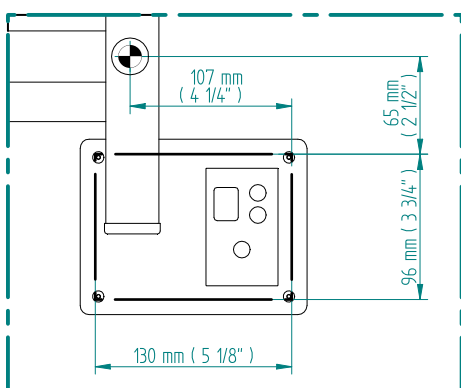

QUADRO 1384 x 420

mm

mm

54 1/2
inches

x 16 1/2
inches

Elettrico / electric / électrique

CODICE / CODE

RS434020SN	RS444020SN
RL434020SN	RL444020SN
RV434020SN	RV444020SN

H

1384 mm
54 1/2 inches

L

420 mm
16 1/2 inches

REGOLATORE DI POTENZA
DIGITAL HEAT CONTROLLER
REGULATEUR DE PUISSANCE

INGOMBRO CON ATTACCO LUNGO
MEASUREMENTS WITH LONG BRACKETS
MEASUREMENTS AVEC ATTACHE LONG

INGOMBRO CON ATTACCO STANDARD
MEASUREMENTS WITH STANDARD BRACKETS
MEASUREMENTS AVEC ATTACHE STANDARD

DETAIL A

DETAIL B

FORO PER INSERIMENTO TASSELLO A MURO 6X30
POSITIONING OF FASTENERS FOR FIXING TO WALL
FASTENERS SHOULD BE SECURED IN DTUDS OR HEADERS PLACES BEHIND THE UNIT
TROU POUR LA CHEVILLE A MUR