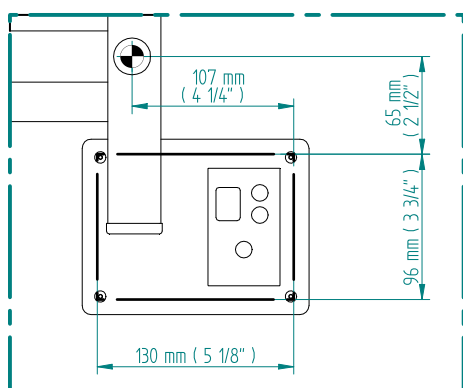

QUADRO 844 x 420

mm

mm

33 1/4
inches

x 16 1/2
inches

Elektrico / electric / électrique

CODICE / CODE

RS434012SN	RS444012SN
RL434012SN	RL444012SN
RV434012SN	RV444012SN

H

844 mm
33 1/4 inches

L

420 mm
16 1/2 inches

REGOLATORE DI POTENZA
DIGITAL HEAT CONTROLLER
REGULATEUR DE PUISSANCE

INGOMBRO CON ATTACCO LUNGO
MEASUREMENTS WITH LONG BRACKETS
MEASUREMENTS AVEC ATTACHE LONG

INGOMBRO CON ATTACCO STANDARD
MEASUREMENTS WITH STANDARD BRACKETS
MEASUREMENTS AVEC ATTACHE STANDARD

DETAIL A

DETAIL B

FORO PER INSERIMENTO TASSELLO A MURO 6X30
POSITIONING OF FASTENERS FOR FIXING TO WALL
FASTENERS SHOULD BE SECURED IN DTUDS OR HEADERS PLACES BEHIND THE UNIT
TROU POUR LA CHEVILLE A MUR