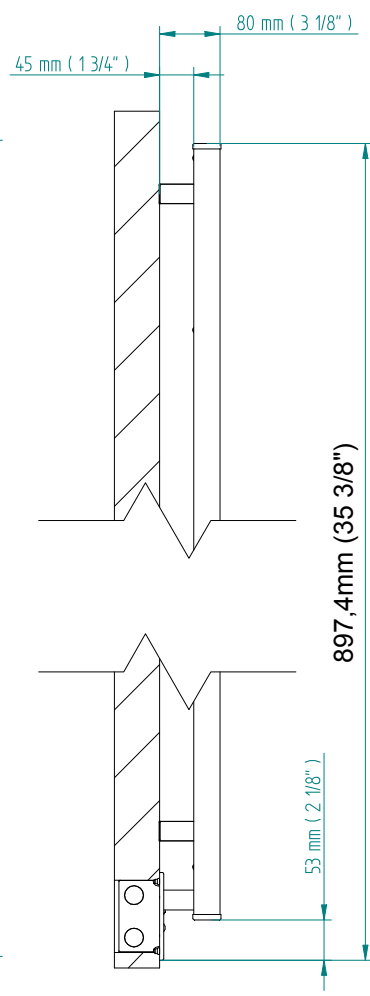

QUADRO 844 x 420

mm

mm

33 1/4
inches

x 16 1/2
inches

Elektrico / electric / électrique

CODICE / CODE

RS434012SN	RS444012SN
RL434012SN	RL444012SN
RV434012SN	RV444012SN

H

844 mm
33 1/4 inches

L

420 mm
16 1/2 inches

REGOLATORE DI POTENZA
DIGITAL HEAT CONTROLLER
REGULATEUR DE PUISSANCE

INGOMBRO CON ATTACCO LUNGO
MEASUREMENTS WITH LONG BRACKETS
MEASUREMENTS AVEC ATTACHE LONG

INGOMBRO CON ATTACCO STANDARD
MEASUREMENTS WITH STANDARD BRACKETS
MEASUREMENTS AVEC ATTACHE STANDARD

DETAIL A

DETAIL B

FORO PER INSERIMENTO TASSELLO A MURO 6X30
POSITIONING OF FASTENERS FOR FIXING TO WALL
FASTENERS SHOULD BE SECURED IN DTUDS OR HEADERS PLACES BEHIND THE UNIT
TROU POUR LA CHEVILLE A MUR