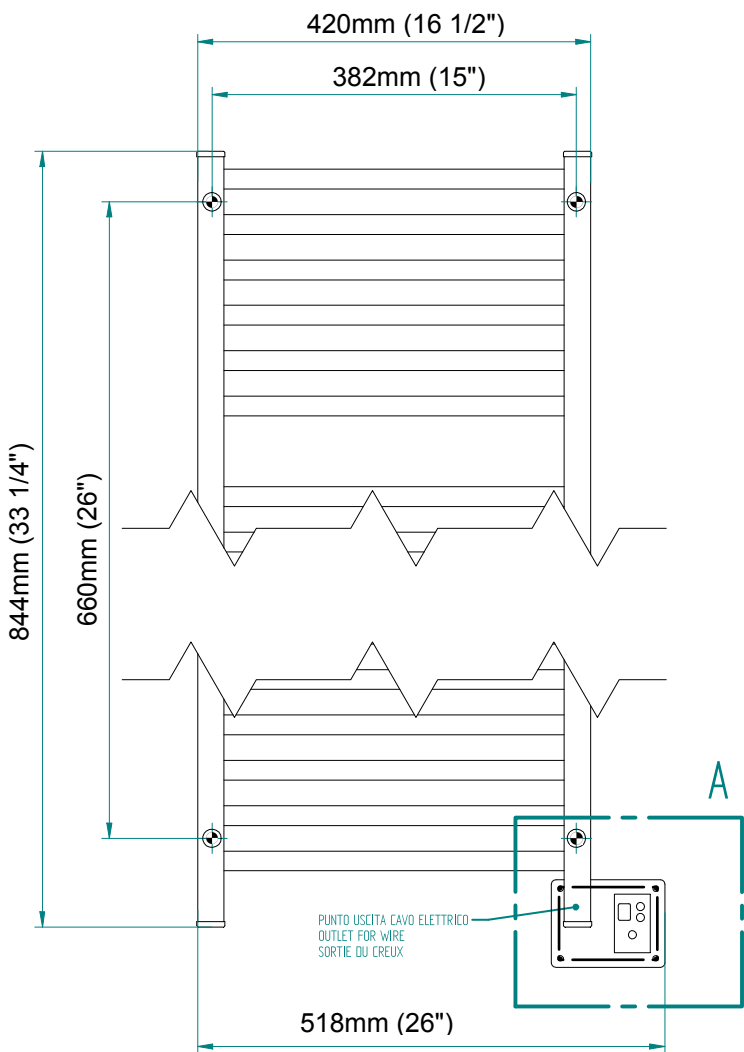

QUADRO 844 x 420

mm

mm

33 1/4
inches

x 16 1/2
inches

Elektrico / electric / électrique

CODICE / CODE

RS434012SN	RS444012SN
RL434012SN	RL444012SN
RV434012SN	RV444012SN

H

844 mm
33 1/4 inches

L

420 mm
16 1/2 inches

REGOLATORE DI POTENZA
DIGITAL HEAT CONTROLLER
REGULATEUR DE PUISSANCE

INGOMBRO CON ATTACCO LUNGO
MEASUREMENTS WITH LONG BRACKETS
MEASUREMENTS AVEC ATTACHE LONG

INGOMBRO CON ATTACCO STANDARD
MEASUREMENTS WITH STANDARD BRACKETS
MEASUREMENTS AVEC ATTACHE STANDARD

DETAIL A

DETAIL B

FORO PER INSERIMENTO TASSELLO A MURO 6X30
POSITIONING OF FASTENERS FOR FIXING TO WALL
FASTENERS SHOULD BE SECURED IN DTUDS OR HEADERS PLACES BEHIND THE UNIT
TROU POUR LA CHEVILLE A MUR