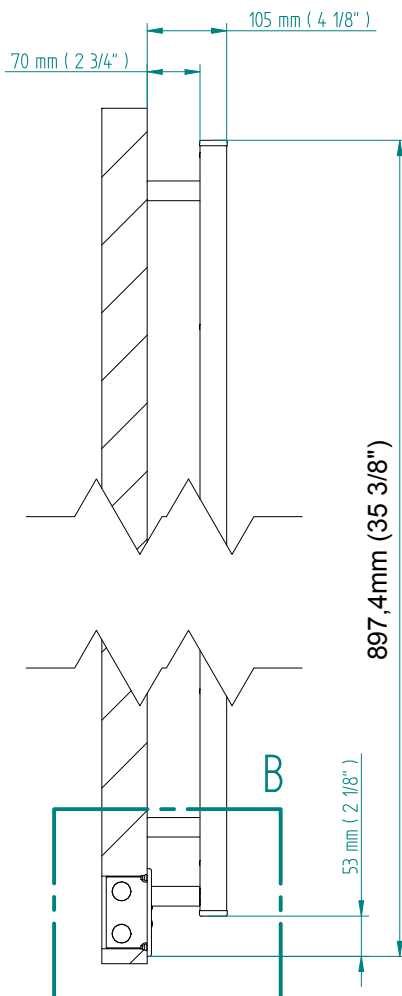

QUADRO 844 x 420

mm

mm

33 1/4
inches

x 16 1/2
inches

Elektrico / electric / électrique

CODICE / CODE

RS434012SN	RS444012SN
RL434012SN	RL444012SN
RV434012SN	RV444012SN

H

844 mm
33 1/4 inches

L

420 mm
16 1/2 inches

REGOLATORE DI POTENZA
DIGITAL HEAT CONTROLLER
REGULATEUR DE PUISSANCE

INGOMBRO CON ATTACCO LUNGO
MEASUREMENTS WITH LONG BRACKETS
MEASUREMENTS AVEC ATTACHE LONG

INGOMBRO CON ATTACCO STANDARD
MEASUREMENTS WITH STANDARD BRACKETS
MEASUREMENTS AVEC ATTACHE STANDARD

DETAIL A

DETAIL B

FORO PER INSERIMENTO TASSELLO A MURO 6X30
POSITIONING OF FASTENERS FOR FIXING TO WALL
FASTENERS SHOULD BE SECURED IN DTUDS OR HEADERS PLACES BEHIND THE UNIT
TROU POUR LA CHEVILLE A MUR