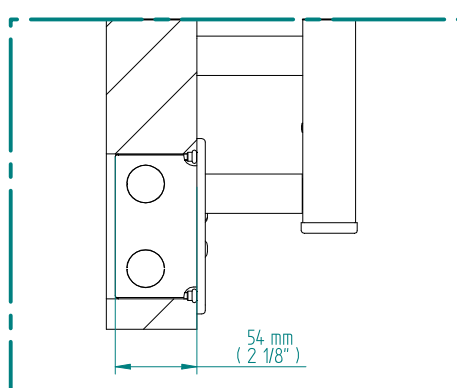

QUADRO 844 x 420

mm

mm

33 1/4
inches

x 16 1/2
inches

Elektrico / electric / électrique

CODICE / CODE

RS434012SN	RS444012SN
RL434012SN	RL444012SN
RV434012SN	RV444012SN

H

844 mm
33 1/4 inches

L

420 mm
16 1/2 inches

REGOLATORE DI POTENZA
DIGITAL HEAT CONTROLLER
REGULATEUR DE PUISSANCE

INGOMBRO CON ATTACCO LUNGO
MEASUREMENTS WITH LONG BRACKETS
MEASUREMENTS AVEC ATTACHE LONG

INGOMBRO CON ATTACCO STANDARD
MEASUREMENTS WITH STANDARD BRACKETS
MEASUREMENTS AVEC ATTACHE STANDARD

DETAIL A

DETAIL B

FORO PER INSERIMENTO TASSELLO A MURO 6X30
POSITIONING OF FASTENERS FOR FIXING TO WALL
FASTENERS SHOULD BE SECURED IN DTUDS OR HEADERS PLACES BEHIND THE UNIT
TROU POUR LA CHEVILLE A MUR