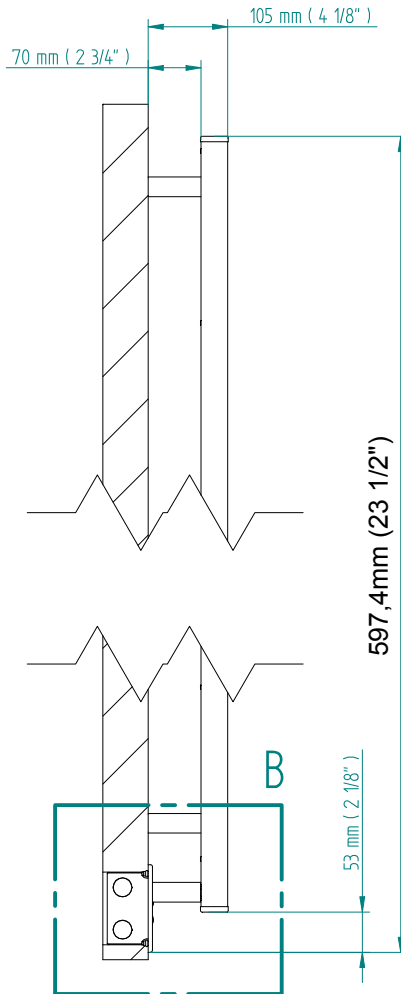

QUADRO 544 x 420

mm

mm

21 3/8
inchesx 16 1/2
inches

Elettrico / electric / électrique

CODICE / CODE		H	L
RS434008SN	RS444008SN	544 mm	420 mm
RL434008SN	RL444008SN	21 3/8 inches	16 1/2 inches
RV434008SN	RV444008SN		

REGOLATORE DI POTENZA
DIGITAL HEAT CONTROLLER
REGULATEUR DE PUISSANCE

INGOMBRO CON ATTACCO LUNGO
MEASUREMENTS WITH LONG BRACKETS
MEASUREMENTS AVEC ATTACHE LONG

INGOMBRO CON ATTACCO STANDARD
MEASUREMENTS WITH STANDARD BRACKETS
MEASUREMENTS AVEC ATTACHE STANDARD

DETAIL A

DETAIL B

FORO PER INSERIMENTO TASSELLO A MURO 6X30
POSITIONING OF FASTENERS FOR FIXING TO WALL
FASTENERS SHOULD BE SECURED IN DTUDS OR HEADERS PLACES BEHIND THE UNIT
TROU POUR LA CHEVILLE A MUR