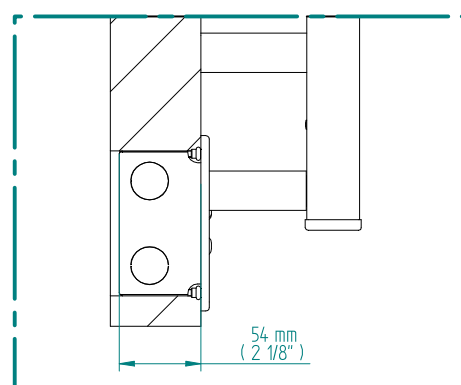

QUADRO 544 x 420

mm

mm

21 3/8
inchesx 16 1/2
inches

Elettrico / electric / électrique

CODICE / CODE		H	L
RS434008SN	RS444008SN	544 mm	420 mm
RL434008SN	RL444008SN	21 3/8 inches	16 1/2 inches
RV434008SN	RV444008SN		

REGOLATORE DI POTENZA
DIGITAL HEAT CONTROLLER
REGULATEUR DE PUISSANCE

INGOMBRO CON ATTACCO LUNGO
MEASUREMENTS WITH LONG BRACKETS
MEASUREMENTS AVEC ATTACHE LONG

INGOMBRO CON ATTACCO STANDARD
MEASUREMENTS WITH STANDARD BRACKETS
MEASUREMENTS AVEC ATTACHE STANDARD

DETAIL A

DETAIL B

FORO PER INSERIMENTO TASSELLO A MURO 6X30
POSITIONING OF FASTENERS FOR FIXING TO WALL
FASTENERS SHOULD BE SECURED IN DTUDS OR HEADERS PLACES BEHIND THE UNIT
TROU POUR LA CHEVILLE A MUR