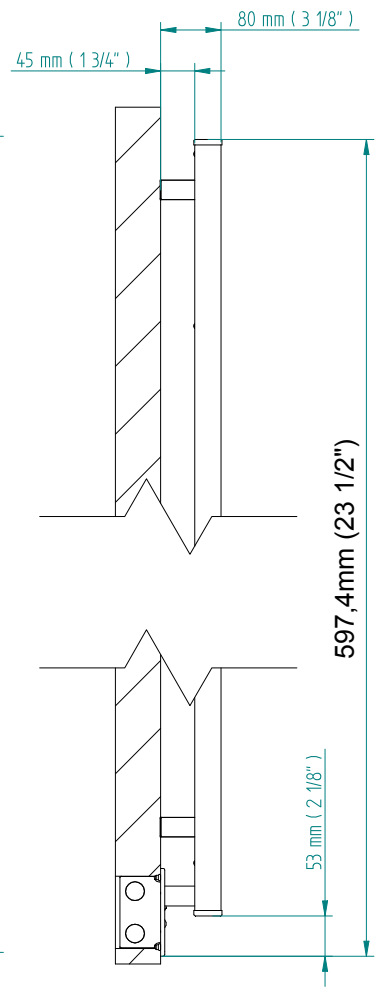

QUADRO 544 x 420

mm

mm

21 3/8
inchesx 16 1/2
inches

Elettrico / electric / électrique

CODICE / CODE		H	L
RS434008SN	RS444008SN	544 mm	420 mm
RL434008SN	RL444008SN	21 3/8 inches	16 1/2 inches
RV434008SN	RV444008SN		

REGOLATORE DI POTENZA
DIGITAL HEAT CONTROLLER
REGULATEUR DE PUISSANCE

INGOMBRO CON ATTACCO LUNGO
MEASUREMENTS WITH LONG BRACKETS
MEASUREMENTS AVEC ATTACHE LONG

INGOMBRO CON ATTACCO STANDARD
MEASUREMENTS WITH STANDARD BRACKETS
MEASUREMENTS AVEC ATTACHE STANDARD

DETAIL A

DETAIL B

FORO PER INSERIMENTO TASSELLO A MURO 6X30
POSITIONING OF FASTENERS FOR FIXING TO WALL
FASTENERS SHOULD BE SECURED IN DTUDS OR HEADERS PLACES BEHIND THE UNIT
TROU POUR LA CHEVILLE A MUR