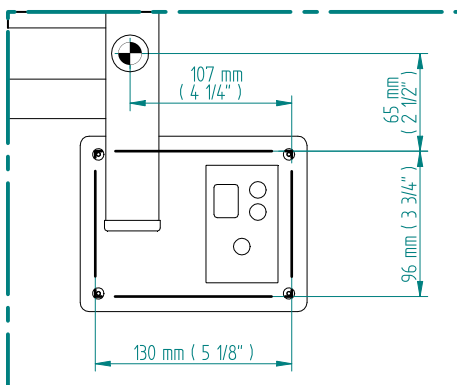

QUADRO 544 x 420

mm

mm

21 3/8
inchesx 16 1/2
inches

Elettrico / electric / électrique

CODICE / CODE		H	L
RS434008SN	RS444008SN	544 mm	420 mm
RL434008SN	RL444008SN	21 3/8 inches	16 1/2 inches
RV434008SN	RV444008SN		

REGOLATORE DI POTENZA
DIGITAL HEAT CONTROLLER
REGULATEUR DE PUISSANCE

INGOMBRO CON ATTACCO LUNGO
MEASUREMENTS WITH LONG BRACKETS
MEASUREMENTS AVEC ATTACHE LONG

INGOMBRO CON ATTACCO STANDARD
MEASUREMENTS WITH STANDARD BRACKETS
MEASUREMENTS AVEC ATTACHE STANDARD

DETAIL A

DETAIL B

FORO PER INSERIMENTO TASSELLO A MURO 6X30
POSITIONING OF FASTENERS FOR FIXING TO WALL
FASTENERS SHOULD BE SECURED IN DTUDS OR HEADERS PLACES BEHIND THE UNIT
TROU POUR LA CHEVILLE A MUR