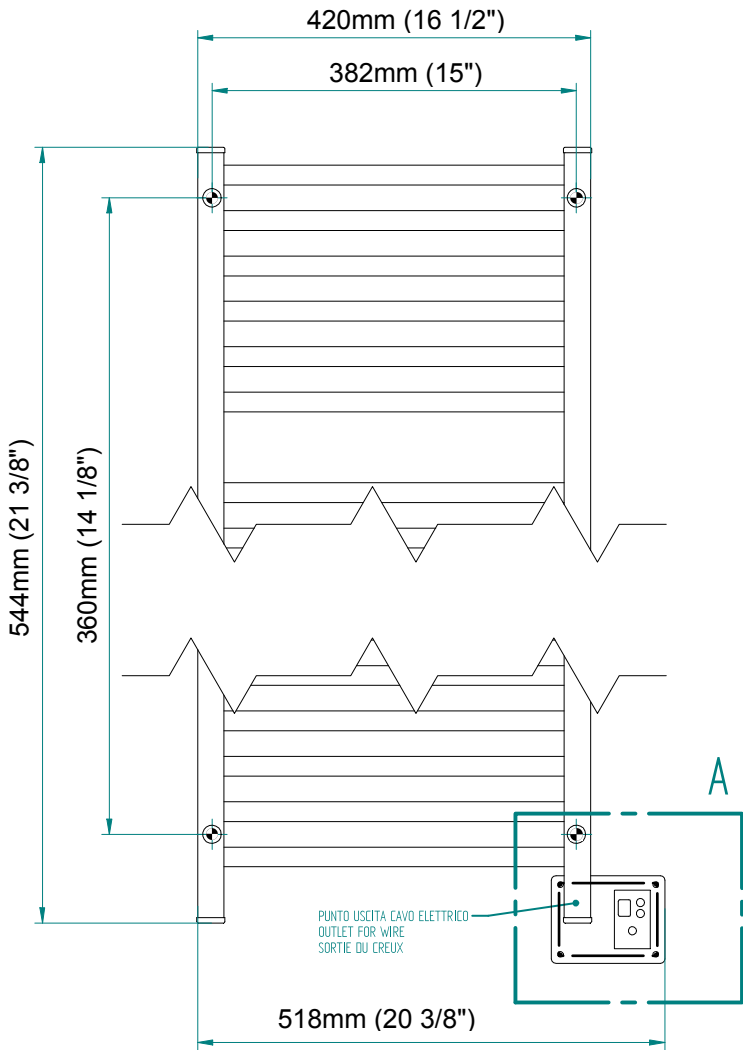

QUADRO 544 x 420

mm

mm

21 3/8
inchesx 16 1/2
inches

Elettrico / electric / électrique

CODICE / CODE		H	L
RS434008SN	RS444008SN	544 mm	420 mm
RL434008SN	RL444008SN	21 3/8 inches	16 1/2 inches
RV434008SN	RV444008SN		

REGOLATORE DI POTENZA
DIGITAL HEAT CONTROLLER
REGULATEUR DE PUISSANCE

INGOMBRO CON ATTACCO LUNGO
MEASUREMENTS WITH LONG BRACKETS
MEASUREMENTS AVEC ATTACHE LONG

INGOMBRO CON ATTACCO STANDARD
MEASUREMENTS WITH STANDARD BRACKETS
MEASUREMENTS AVEC ATTACHE STANDARD

DETAIL A

DETAIL B

FORO PER INSERIMENTO TASSELLO A MURO 6X30
POSITIONING OF FASTENERS FOR FIXING TO WALL
FASTENERS SHOULD BE SECURED IN DTUDS OR HEADERS PLACES BEHIND THE UNIT
TROU POUR LA CHEVILLE A MUR