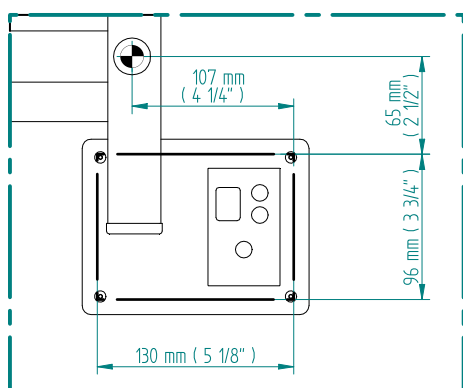

QUADRO 424 x 420

mm

mm

16 3/4
inchesx 16 1/2
inches

Elettrico / electric / électrique

CODICE / CODE

RS434006SN	RS444006SN
RL434006SN	RL444006SN
RV434006SN	RV444006SN

H

424 mm
16 3/4 inches

L

420 mm
16 1/2 inches

REGOLATORE DI POTENZA
DIGITAL HEAT CONTROLLER
REGULATEUR DE PUISSANCE

INGOMBRO CON ATTACCO LUNGO
MEASUREMENTS WITH LONG BRACKETS
MEASUREMENTS AVEC ATTACHE LONG

INGOMBRO CON ATTACCO STANDARD
MEASUREMENTS WITH STANDARD BRACKETS
MEASUREMENTS AVEC ATTACHE STANDARD

DETAIL A

DETAIL B

FORO PER INSERIMENTO TASSELLO A MURO 6X30
POSITIONING OF FASTENERS FOR FIXING TO WALL
FASTENERS SHOULD BE SECURED IN DTUDS OR HEADERS PLACES BEHIND THE UNIT
TROU POUR LA CHEVILLE A MUR