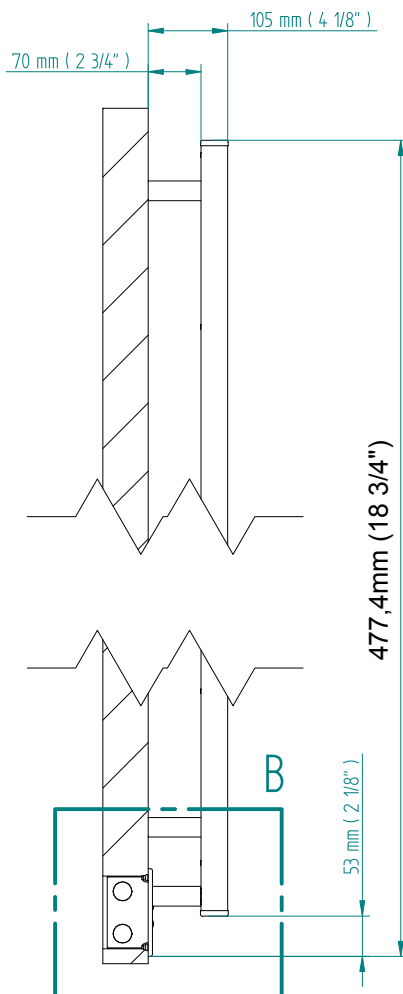

QUADRO 424 x 420

mm

mm

16 3/4
inchesx 16 1/2
inches

Elettrico / electric / électrique

CODICE / CODE

RS434006SN	RS444006SN
RL434006SN	RL444006SN
RV434006SN	RV444006SN

H

424 mm
16 3/4 inches

L

420 mm
16 1/2 inches

REGOLATORE DI POTENZA
DIGITAL HEAT CONTROLLER
REGULATEUR DE PUISSANCE

INGOMBRO CON ATTACCO LUNGO
MEASUREMENTS WITH LONG BRACKETS
MEASUREMENTS AVEC ATTACHE LONG

INGOMBRO CON ATTACCO STANDARD
MEASUREMENTS WITH STANDARD BRACKETS
MEASUREMENTS AVEC ATTACHE STANDARD

DETAIL A

DETAIL B

FORO PER INSERIMENTO TASSELLO A MURO 6X30
POSITIONING OF FASTENERS FOR FIXING TO WALL
FASTENERS SHOULD BE SECURED IN DTUDS OR HEADERS PLACES BEHIND THE UNIT
TROU POUR LA CHEVILLE A MUR