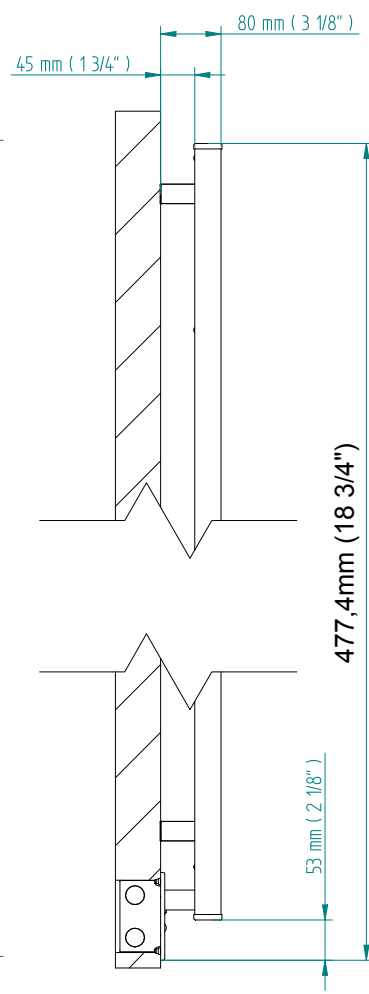

QUADRO 424 x 420

mm

mm

16 3/4
inchesx 16 1/2
inches

Elettrico / electric / électrique

CODICE / CODE

RS434006SN	RS444006SN
RL434006SN	RL444006SN
RV434006SN	RV444006SN

H

424 mm
16 3/4 inches

L

420 mm
16 1/2 inches

REGOLATORE DI POTENZA
DIGITAL HEAT CONTROLLER
REGULATEUR DE PUISSANCE

INGOMBRO CON ATTACCO LUNGO
MEASUREMENTS WITH LONG BRACKETS
MEASUREMENTS AVEC ATTACHE LONG

INGOMBRO CON ATTACCO STANDARD
MEASUREMENTS WITH STANDARD BRACKETS
MEASUREMENTS AVEC ATTACHE STANDARD

DETAIL A

DETAIL B

FORO PER INSERIMENTO TASSELLO A MURO 6X30
POSITIONING OF FASTENERS FOR FIXING TO WALL
FASTENERS SHOULD BE SECURED IN DTUDS OR HEADERS PLACES BEHIND THE UNIT
TROU POUR LA CHEVILLE A MUR