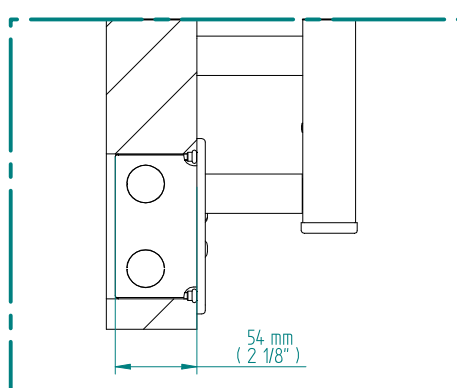

QUADRO 424 x 420

mm

mm

16 3/4
inchesx 16 1/2
inches

Elettrico / electric / électrique

CODICE / CODE

RS434006SN	RS444006SN
RL434006SN	RL444006SN
RV434006SN	RV444006SN

H

424 mm
16 3/4 inches

L

420 mm
16 1/2 inches

REGOLATORE DI POTENZA
DIGITAL HEAT CONTROLLER
REGULATEUR DE PUISSANCE

INGOMBRO CON ATTACCO LUNGO
MEASUREMENTS WITH LONG BRACKETS
MEASUREMENTS AVEC ATTACHE LONG

INGOMBRO CON ATTACCO STANDARD
MEASUREMENTS WITH STANDARD BRACKETS
MEASUREMENTS AVEC ATTACHE STANDARD

DETAIL A

DETAIL B

FORO PER INSERIMENTO TASSELLO A MURO 6X30
POSITIONING OF FASTENERS FOR FIXING TO WALL
FASTENERS SHOULD BE SECURED IN DTUDS OR HEADERS PLACES BEHIND THE UNIT
TROU POUR LA CHEVILLE A MUR