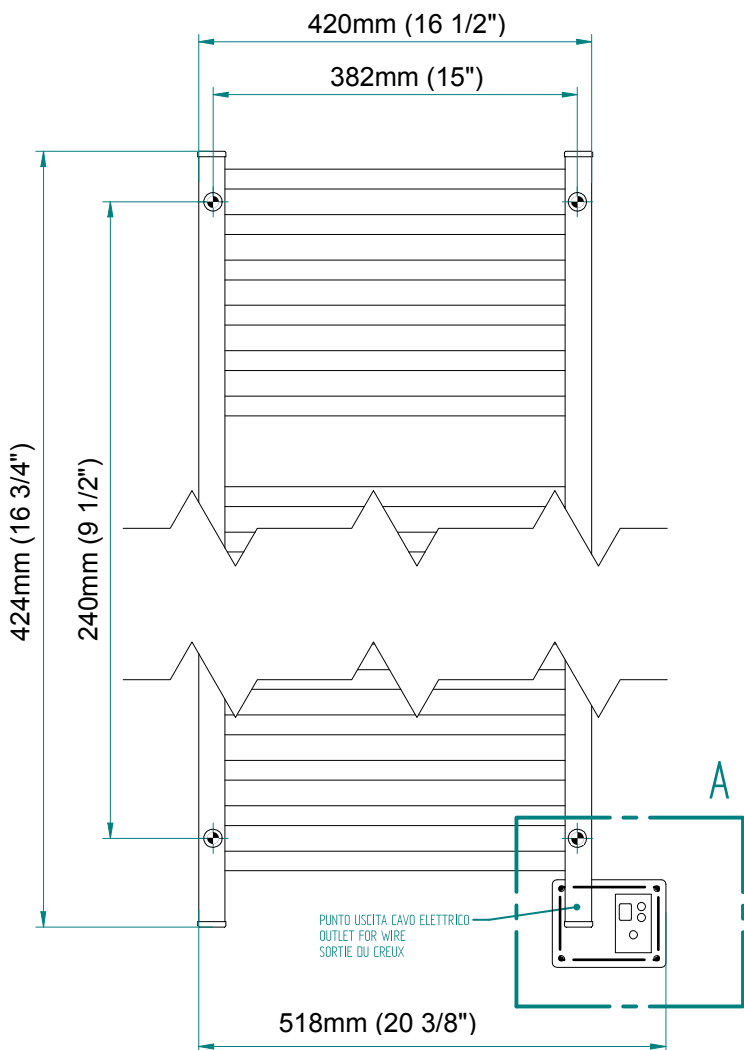

QUADRO 424 x 420

mm

mm

16 3/4
inchesx 16 1/2
inches

Elettrico / electric / électrique

CODICE / CODE

RS434006SN	RS444006SN
RL434006SN	RL444006SN
RV434006SN	RV444006SN

H

424 mm
16 3/4 inches

L

420 mm
16 1/2 inches

REGOLATORE DI POTENZA
DIGITAL HEAT CONTROLLER
REGULATEUR DE PUISSANCE

INGOMBRO CON ATTACCO LUNGO
MEASUREMENTS WITH LONG BRACKETS
MEASUREMENTS AVEC ATTACHE LONG

INGOMBRO CON ATTACCO STANDARD
MEASUREMENTS WITH STANDARD BRACKETS
MEASUREMENTS AVEC ATTACHE STANDARD

DETAIL A

DETAIL B

FORO PER INSERIMENTO TASSELLO A MURO 6X30
POSITIONING OF FASTENERS FOR FIXING TO WALL
FASTENERS SHOULD BE SECURED IN DTUDS OR HEADERS PLACES BEHIND THE UNIT
TROU POUR LA CHEVILLE A MUR