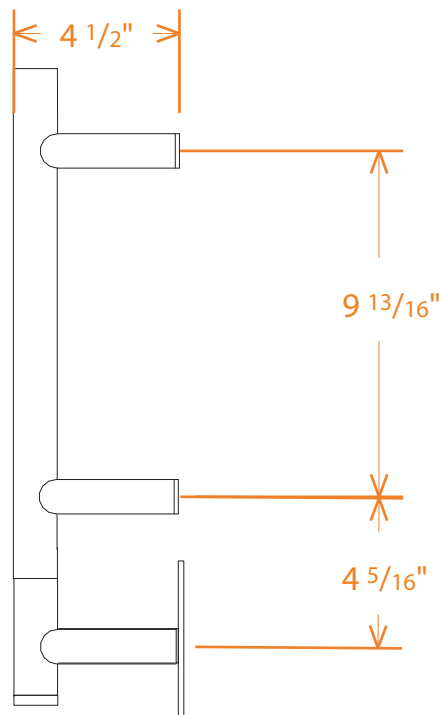

JEEVES MODEL H STRAIGHT

TECHNICAL DRAWING

HSP
POLISHED

HSB
BRUSHED

HSO*
OIL-RUBBED
BRONZE

HSW*
WHITE

HSMB*
MATTE
BLACK

FRONT VIEW OF RACK ON WALL

SIDE VIEW