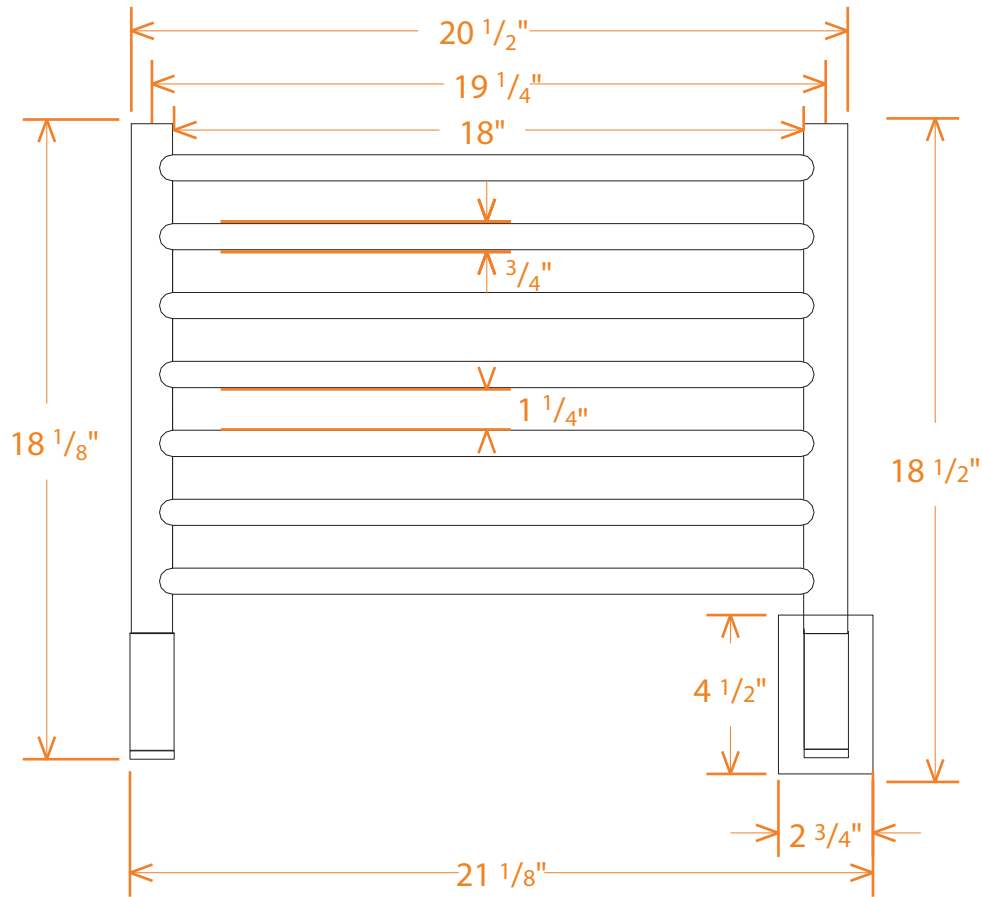

JEEVES MODEL H STRAIGHT

TECHNICAL DRAWING

HSP
POLISHED

HSB
BRUSHED

HSO*
OIL-RUBBED
BRONZE

HSW*
WHITE

HSMB*
MATTE
BLACK

FRONT VIEW OF RACK ON WALL

SIDE VIEW