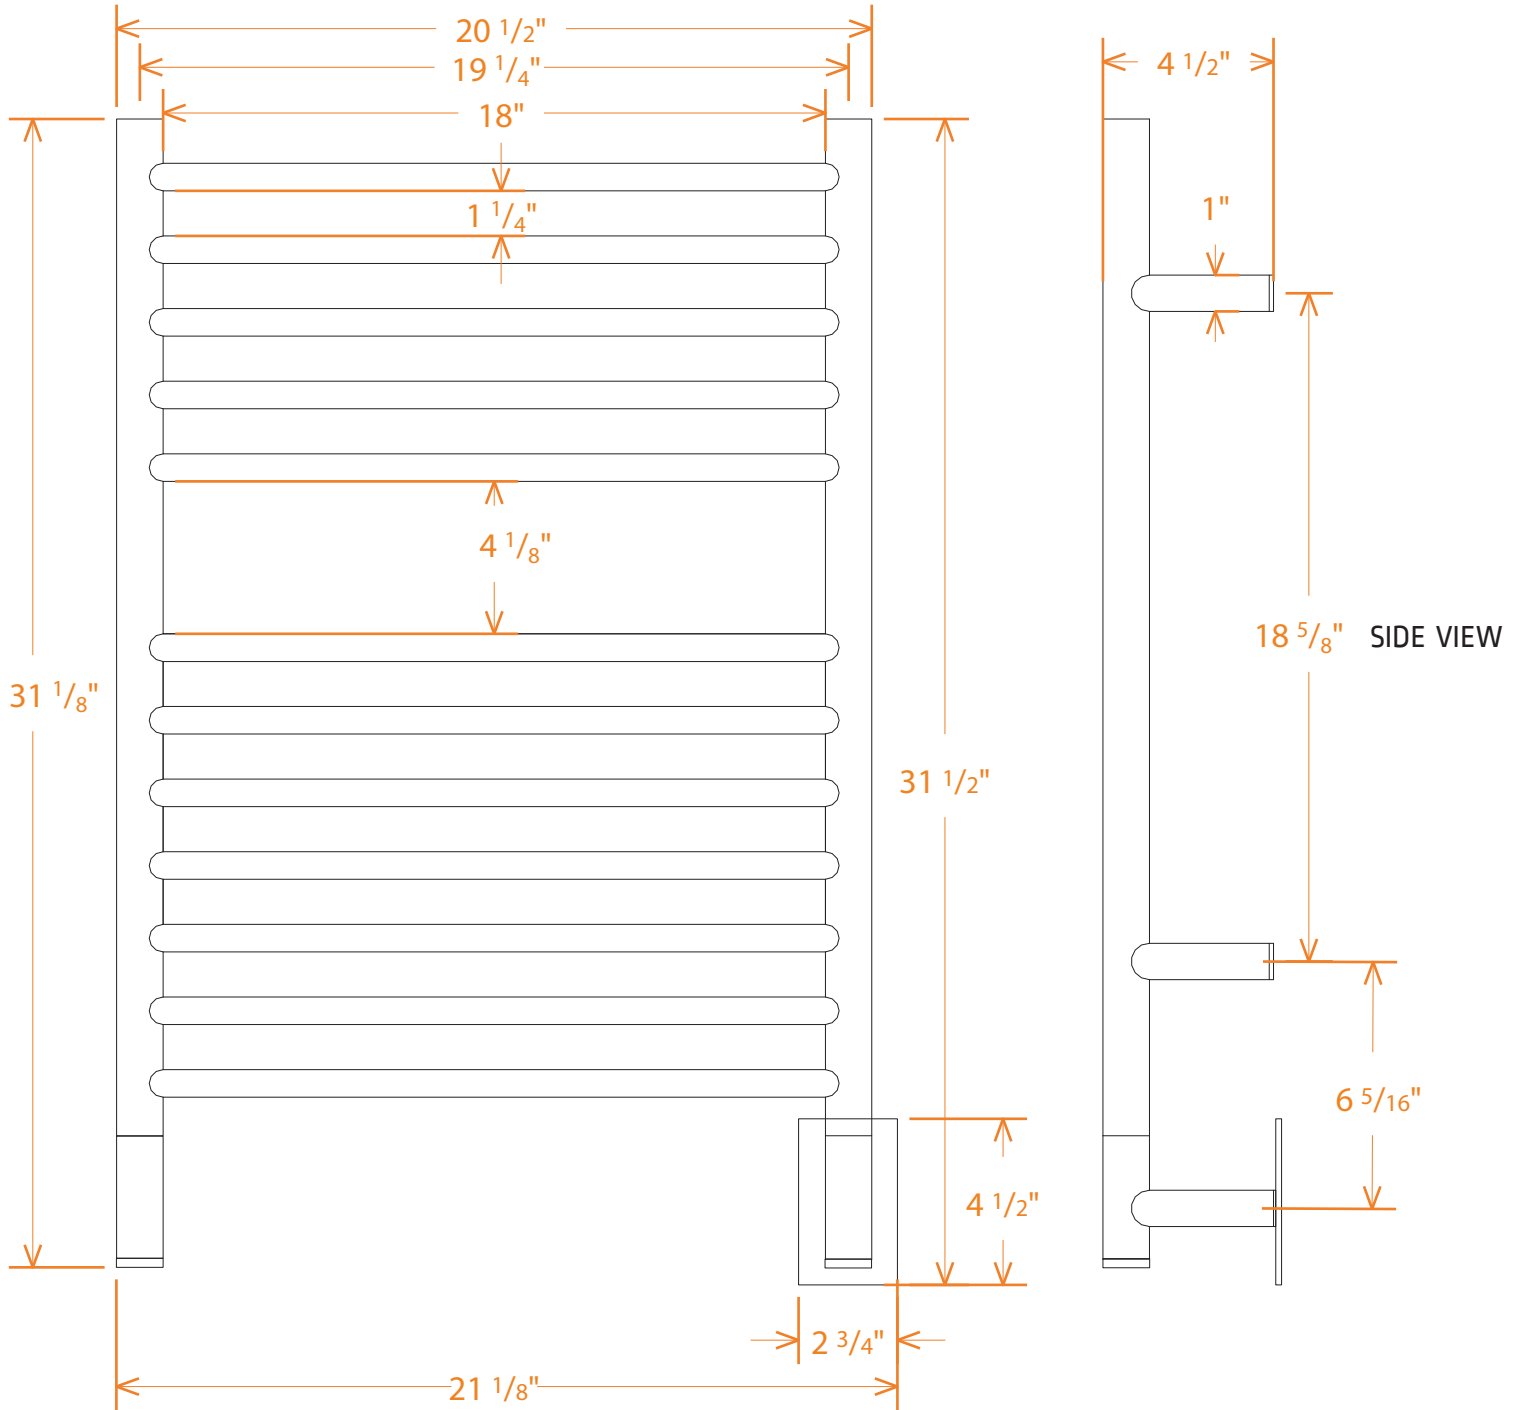

JEEVES MODEL E STRAIGHT

TECHNICAL DRAWING

ESP
POLISHED

ESB
BRUSHED

ESO*
OIL-RUBBED
BRONZE

ESW*
WHITE

ESMB*
MATTE
BLACK

FRONT VIEW OF RACK ON WALL