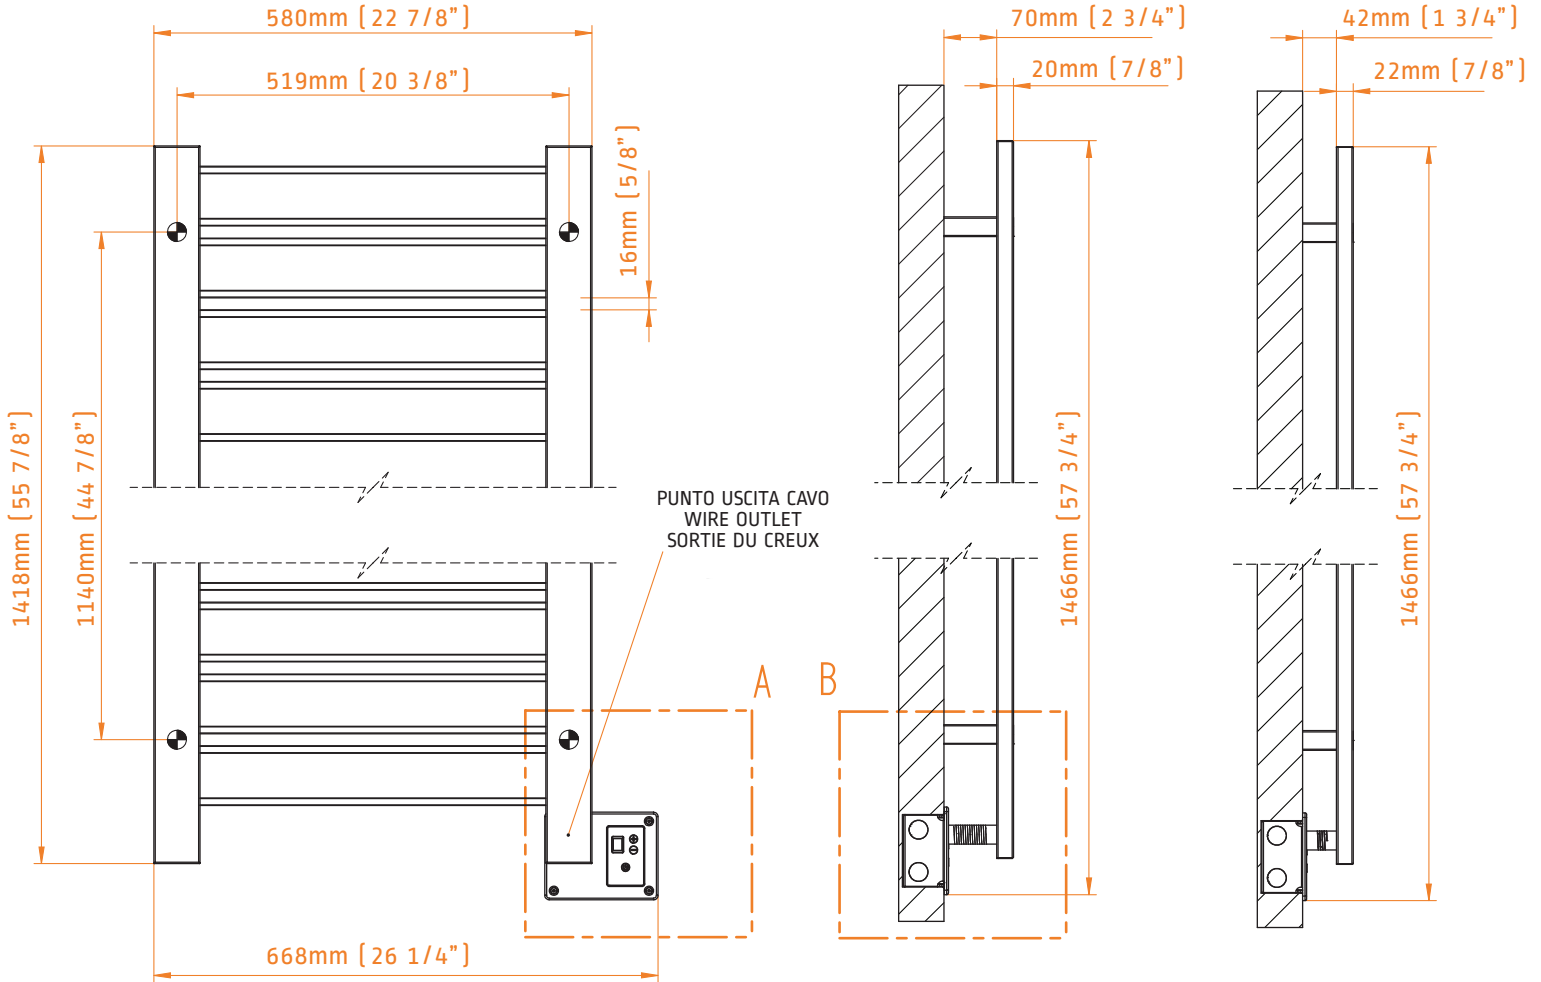

### TECHNICAL DRAWING

V2356P  
POLISHED

V2356B  
BRUSHED

V2356W  
WHITE

V2356MB  
MATTE BLACK

INGOMBRO CON ATTACCO LUNGO  
MEASURES WITH LONG BRACKETS  
MEASUREMENT AVEC ATTACHE LONG

INGOMBRO CON ATTACCO STANDARD  
MEASURES WITH STANDARD BRACKETS  
MEASUREMENT AVEC ATTACHE STANDARD

DETAIL A

DETAIL B