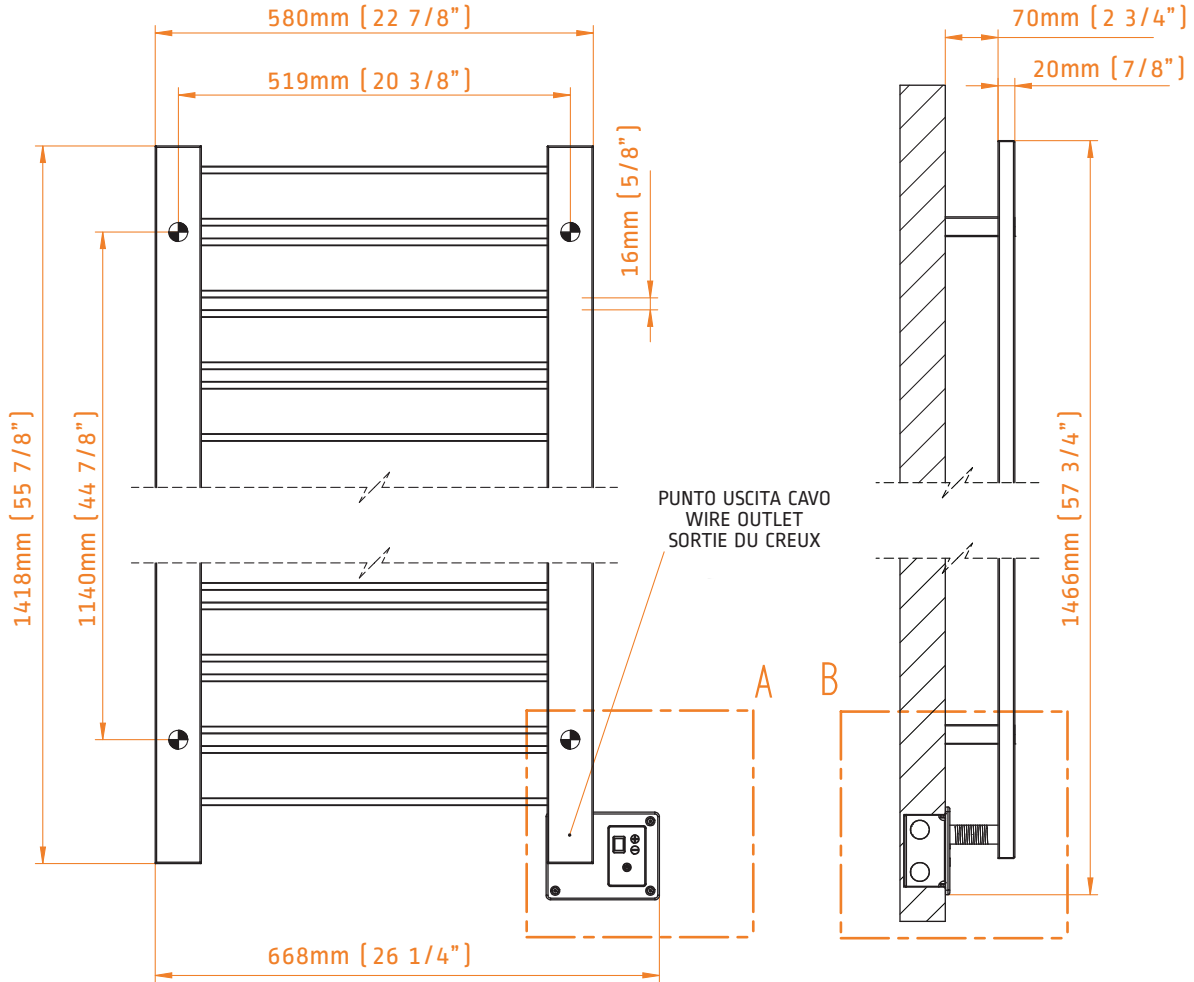

VEGA

MODEL: V2356

TECHNICAL DRAWING

V2356P
POLISHED

V2356B
BRUSHED

V2356W
WHITE

V2356MB
MATTE BLACK

INGOMBRO CON ATTACCO LUNGO
MEASURES WITH LONG BRACKETS
MEASUREMENT AVEC ATTACHE LONG

INGOMBRO CON ATTACCO STANDARD
MEASURES WITH STANDARD BRACKETS
MEASUREMENT AVEC ATTACHE STANDARD

DETAIL A

DETAIL B