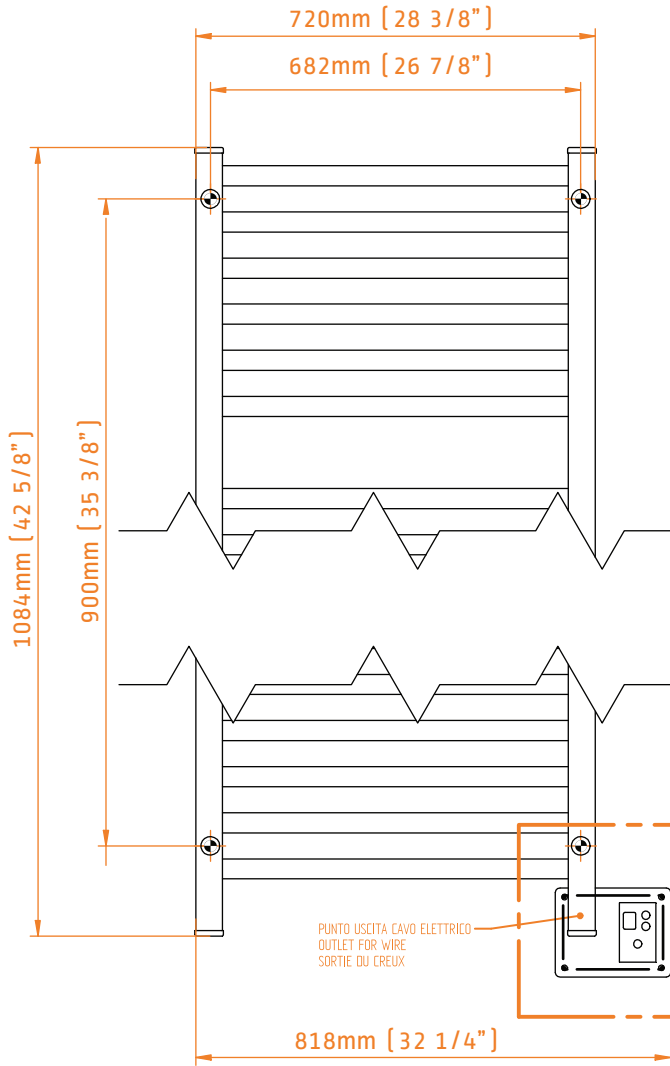

# QUADRO MODEL: Q2842 TECHNICAL DRAWING

Q2842P  
POLISHED

Q2842B  
BRUSHED

Q2842MB  
MATTE BLACK

INGOMBRO CON ATTACCO LUNGO  
MEASUREMENTS WITH LONG BRACKETS  
MEASUREMENTS AVEC ATTACHE LONG

INGOMBRO CON ATTACCO STANDARD  
MEASUREMENTS WITH STANDARD BRACKETS  
MEASUREMENTS AVEC ATTACHE STANDARD

DETAIL A

DETAIL B