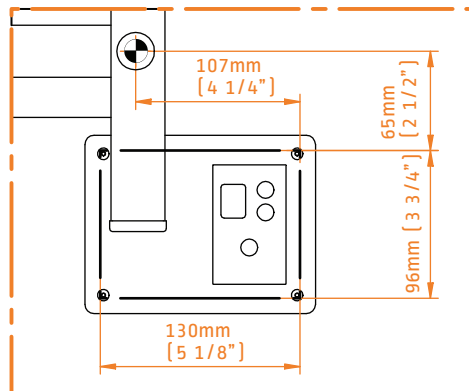

QUADRO MODEL: Q2842 TECHNICAL DRAWING

Q2842P
POLISHED

Q2842B
BRUSHED

Q2842MB
MATTE BLACK

INGOMBRO CON ATTACCO LUNGO
MEASUREMENTS WITH LONG BRACKETS
MEASUREMENTS AVEC ATTACHE LONG

INGOMBRO CON ATTACCO STANDARD
MEASUREMENTS WITH STANDARD BRACKETS
MEASUREMENTS AVEC ATTACHE STANDARD

DETAIL A