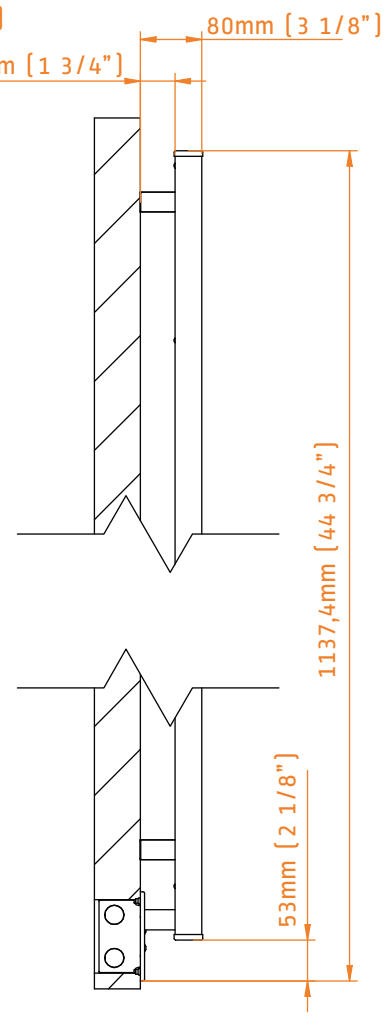

# QUADRO MODEL: Q2842 TECHNICAL DRAWING

Q2842P  
POLISHED

Q2842B  
BRUSHED

Q2842MB  
MATTE BLACK

INGOMBRO CON ATTACCO LUNGO  
MEASUREMENTS WITH LONG BRACKETS  
MEASUREMENTS AVEC ATTACHE LONG

INGOMBRO CON ATTACCO STANDARD  
MEASUREMENTS WITH STANDARD BRACKETS  
MEASUREMENTS AVEC ATTACHE STANDARD

DETAIL A

DETAIL B