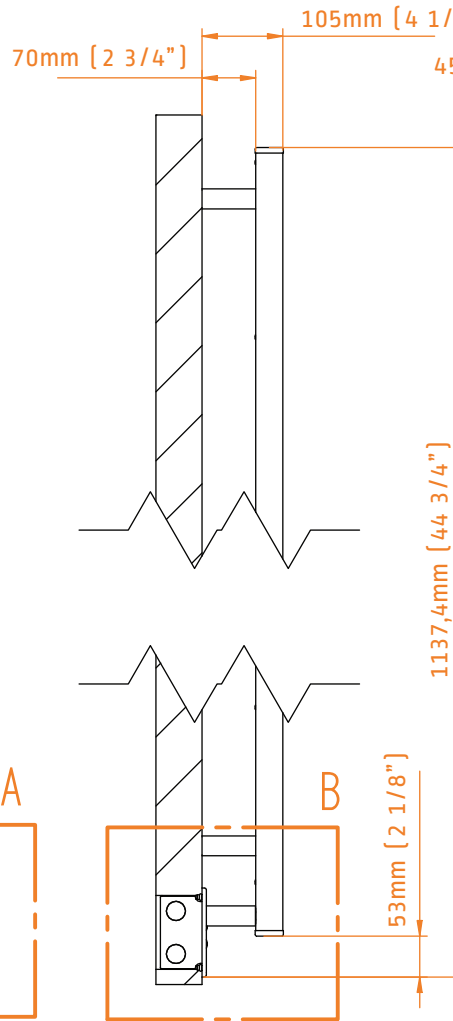

# QUADRO MODEL: Q2842 TECHNICAL DRAWING

Q2842P  
POLISHED

Q2842B  
BRUSHED

Q2842MB  
MATTE BLACK

INGOMBRO CON ATTACCO LUNGO  
MEASUREMENTS WITH LONG BRACKETS  
MEASUREMENTS AVEC ATTACHE LONG

INGOMBRO CON ATTACCO STANDARD  
MEASUREMENTS WITH STANDARD BRACKETS  
MEASUREMENTS AVEC ATTACHE STANDARD

DETAIL A

DETAIL B