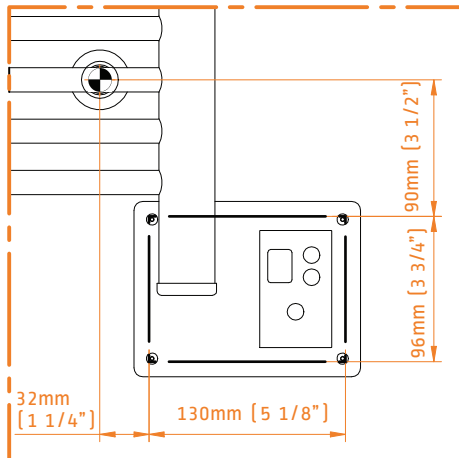

ANTUS MODEL: A2856 TECHNICAL DRAWING

A2856P
POLISHED

A2856B
BRUSHED

INGOMBRO CON ATTACCO LUNGO
MEASUREMENTS WITH LONG BRACKETS
MEASURATIONS AVEC ATTACHE LONG

INGOMBRO CON ATTACCO STANDARD
MEASUREMENTS WITH STANDARD BRACKETS
MEASURATIONS AVEC ATTACHE STANDARD