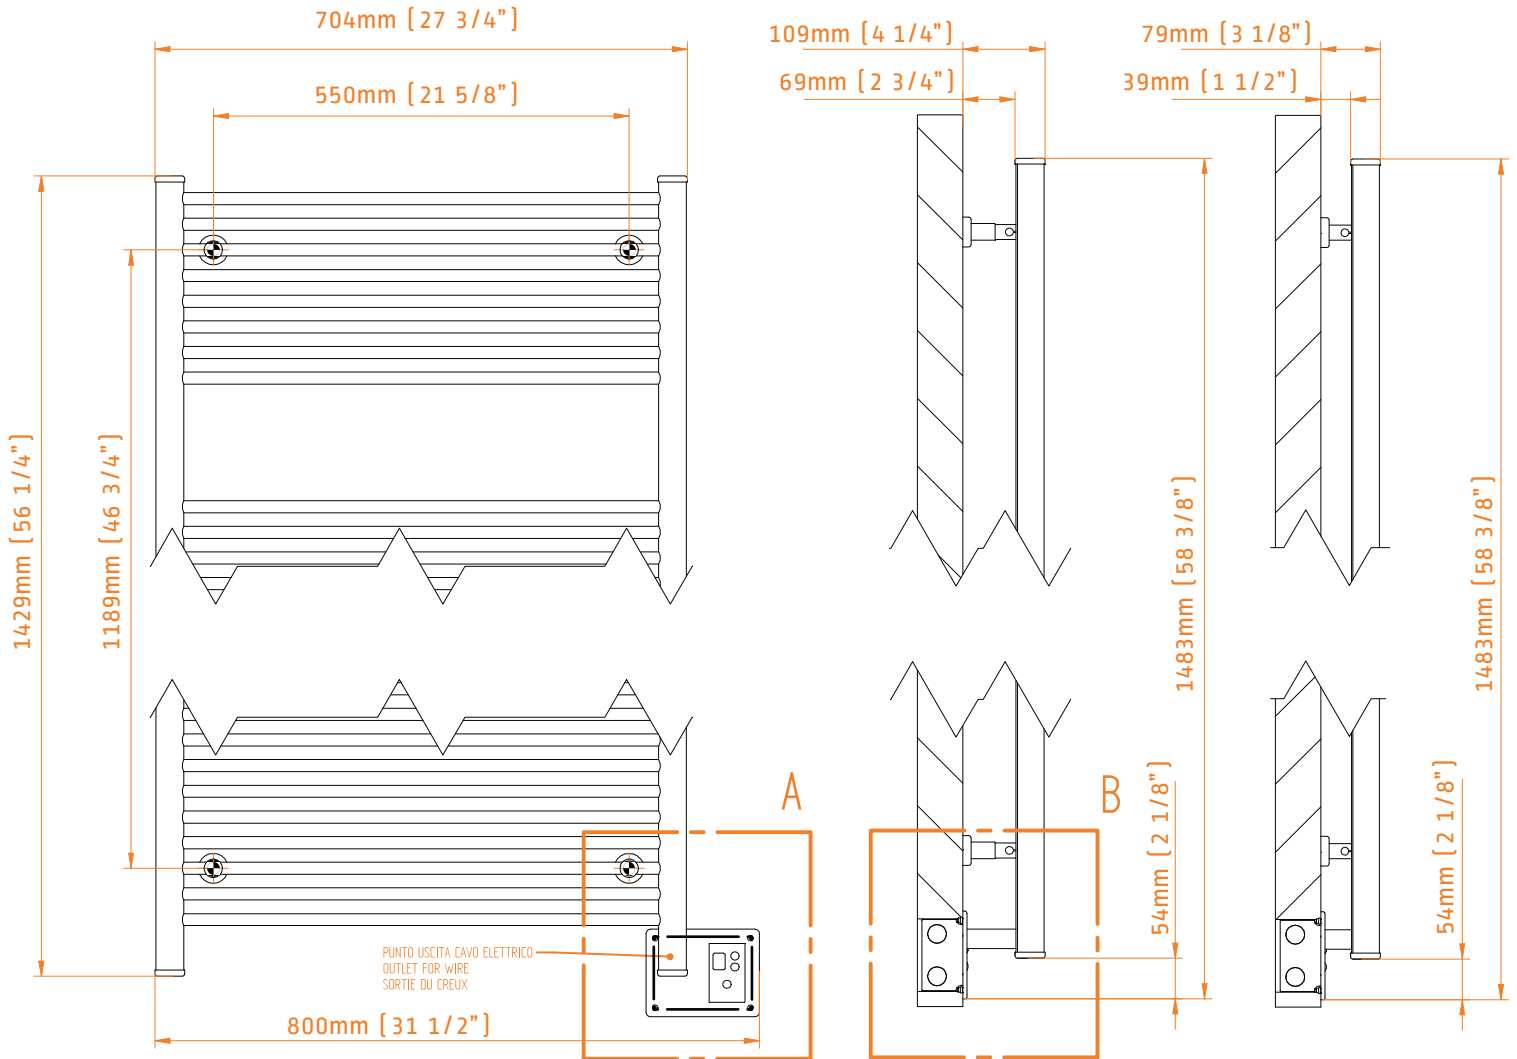

ANTUS MODEL: A2856 TECHNICAL DRAWING

A2856P
POLISHED

A2856B
BRUSHED

INGOMBRO CON ATTACCO LUNGO
MEASUREMENTS WITH LONG BRACKETS
MEASURATIONS AVEC ATTACHE LONG

INGOMBRO CON ATTACCO STANDARD
MEASUREMENTS WITH STANDARD BRACKETS
MEASURATIONS AVEC ATTACHE STANDARD

DETAIL A

DETAIL B