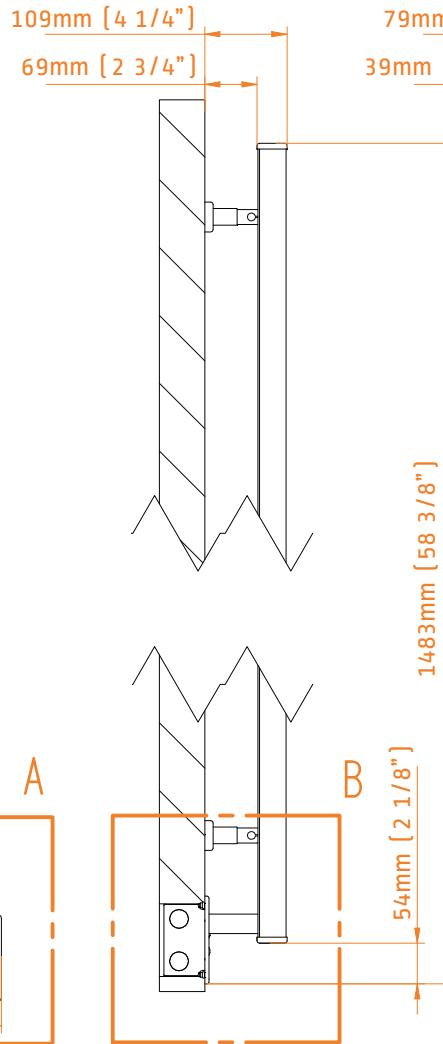

ANTUS MODEL: A2056 TECHNICAL DRAWING

A2056P
POLISHED

A2056B
BRUSHED

INGOMBRO CON ATTACCO LUNGO
MEASUREMENTS WITH LONG BRACKETS
MEASURATIONS AVEC ATTACHE LONG

INGOMBRO CON ATTACCO STANDARD
MEASUREMENTS WITH STANDARD BRACKETS
MEASURATIONS AVEC ATTACHE STANDARD

DETAIL A

DETAIL B