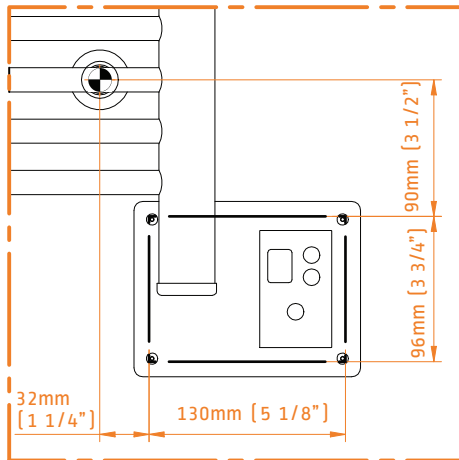

ANTUS MODEL: A2056 TECHNICAL DRAWING

A2056P
POLISHED

A2056B
BRUSHED

INGOMBRO CON ATTACCO LUNGO
MEASUREMENTS WITH LONG BRACKETS
MEASURATIONS AVEC ATTACHE LONG

INGOMBRO CON ATTACCO STANDARD
MEASUREMENTS WITH STANDARD BRACKETS
MEASURATIONS AVEC ATTACHE STANDARD

DETAIL A