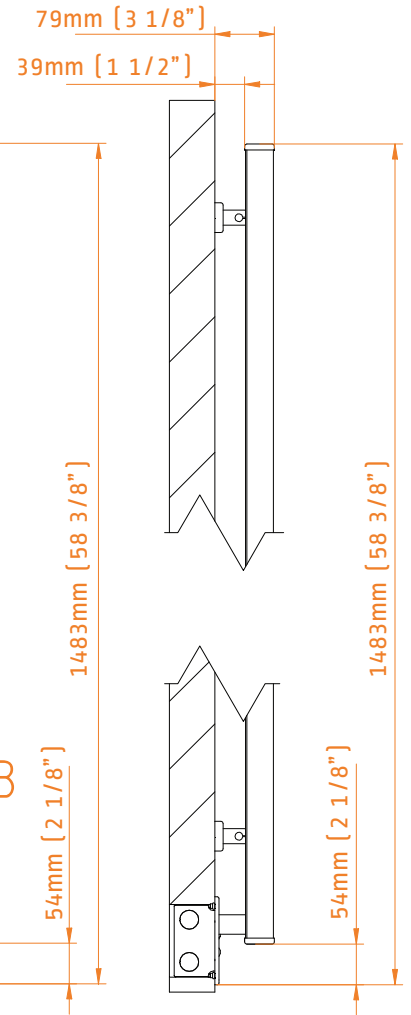

ANTUS MODEL: A2056 TECHNICAL DRAWING

A2056P
POLISHED

A2056B
BRUSHED

INGOMBRO CON ATTACCO LUNGO
MEASUREMENTS WITH LONG BRACKETS
MEASURATIONS AVEC ATTACHE LONG

INGOMBRO CON ATTACCO STANDARD
MEASUREMENTS WITH STANDARD BRACKETS
MEASURATIONS AVEC ATTACHE STANDARD

DETAIL A

DETAIL B