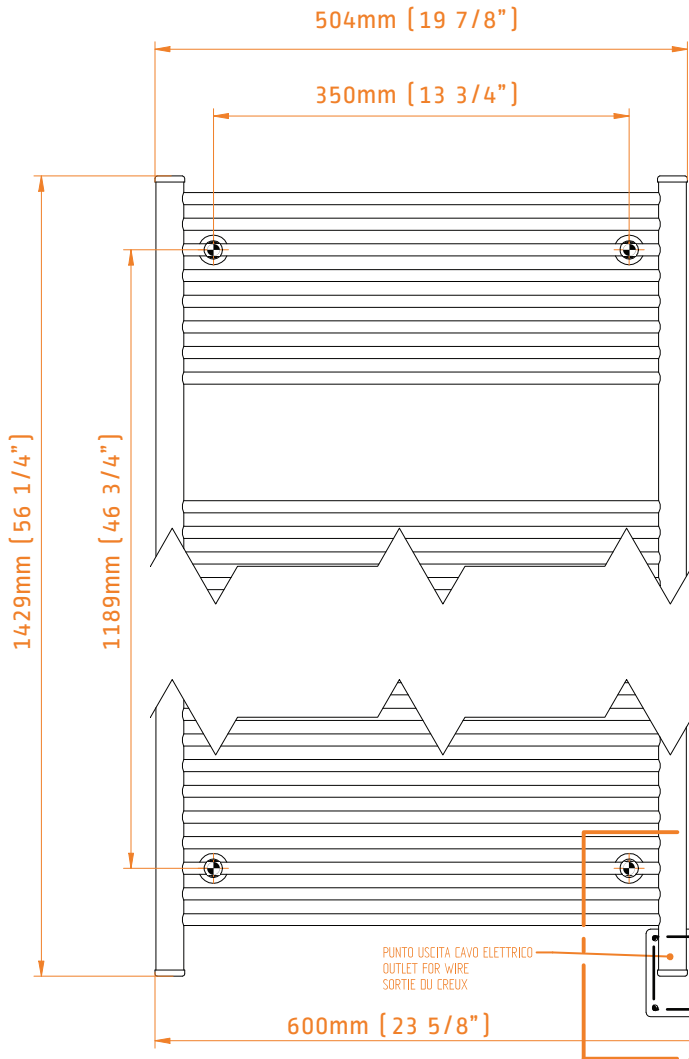

ANTUS MODEL: A2056 TECHNICAL DRAWING

A2056P
POLISHED

A2056B
BRUSHED

INGOMBRO CON ATTACCO LUNGO
MEASUREMENTS WITH LONG BRACKETS
MEASURATIONS AVEC ATTACHE LONG

INGOMBRO CON ATTACCO STANDARD
MEASUREMENTS WITH STANDARD BRACKETS
MEASURATIONS AVEC ATTACHE STANDARD

DETAIL A

DETAIL B