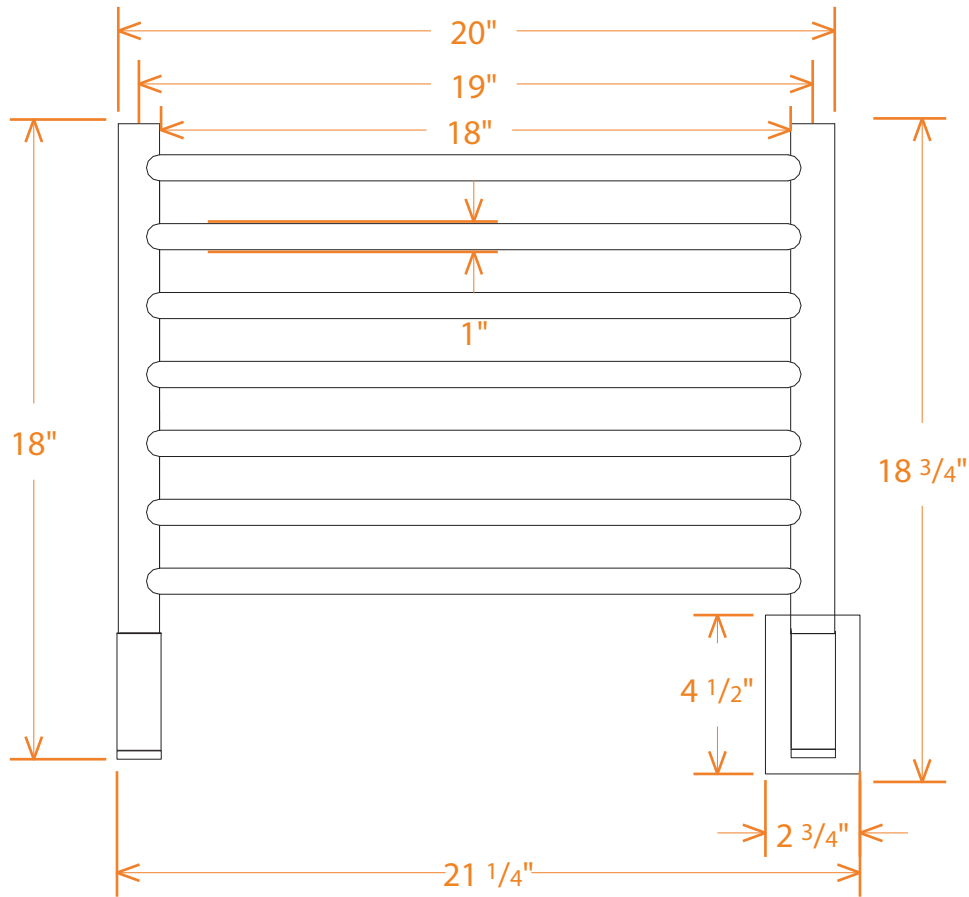

## TECHNICAL DRAWING

HSP  
POLISHED

HSB  
BRUSHED

HSO\*  
OIL-RUBBED  
BRONZE

HSW\*  
WHITE

HSMB\*  
MATTE  
BLACK

FRONT VIEW OF RACK ON WALL

SIDE VIEW