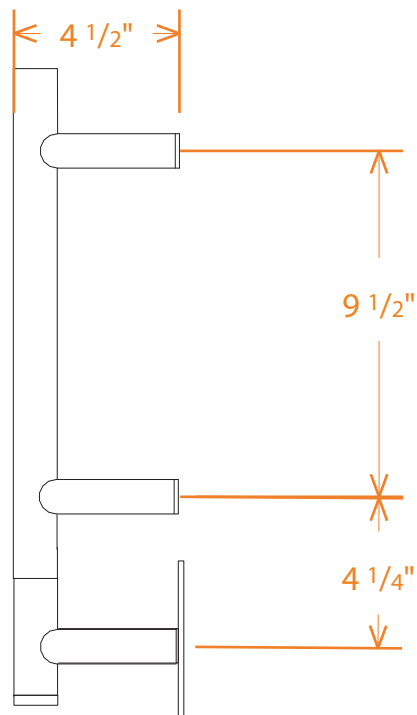

## TECHNICAL DRAWING

HSP  
POLISHED

HSB  
BRUSHED

HSO\*  
OIL-RUBBED  
BRONZE

HSW\*  
WHITE

HSMB\*  
MATTE  
BLACK

FRONT VIEW OF RACK ON WALL

SIDE VIEW