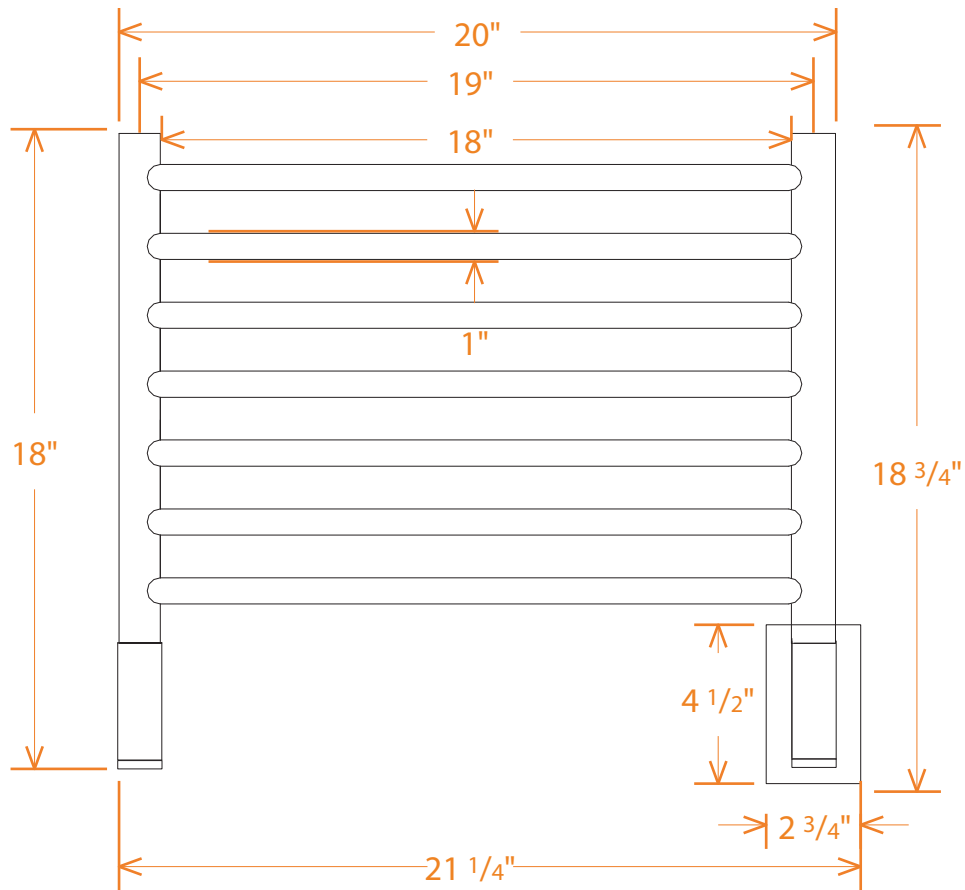

JEEVES MODEL H CURVED TECHNICAL DRAWING

HCP	HCB	HCO*	HCW*	HCMB*
POLISHED	BRUSHED	OIL-RUBBED BRONZE	WHITE	MATTE BLACK

FRONT VIEW OF RACK ON WALL

SIDE VIEW