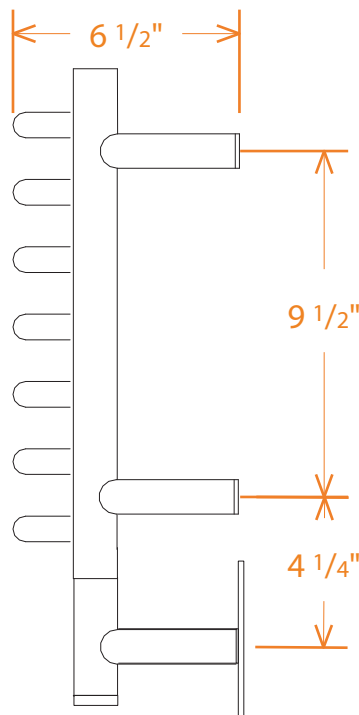

JEEVES MODEL H CURVED TECHNICAL DRAWING

HCP	HCB	HCO*	HCW*	HCMB*
POLISHED	BRUSHED	OIL-RUBBED BRONZE	WHITE	MATTE BLACK

FRONT VIEW OF RACK ON WALL

SIDE VIEW