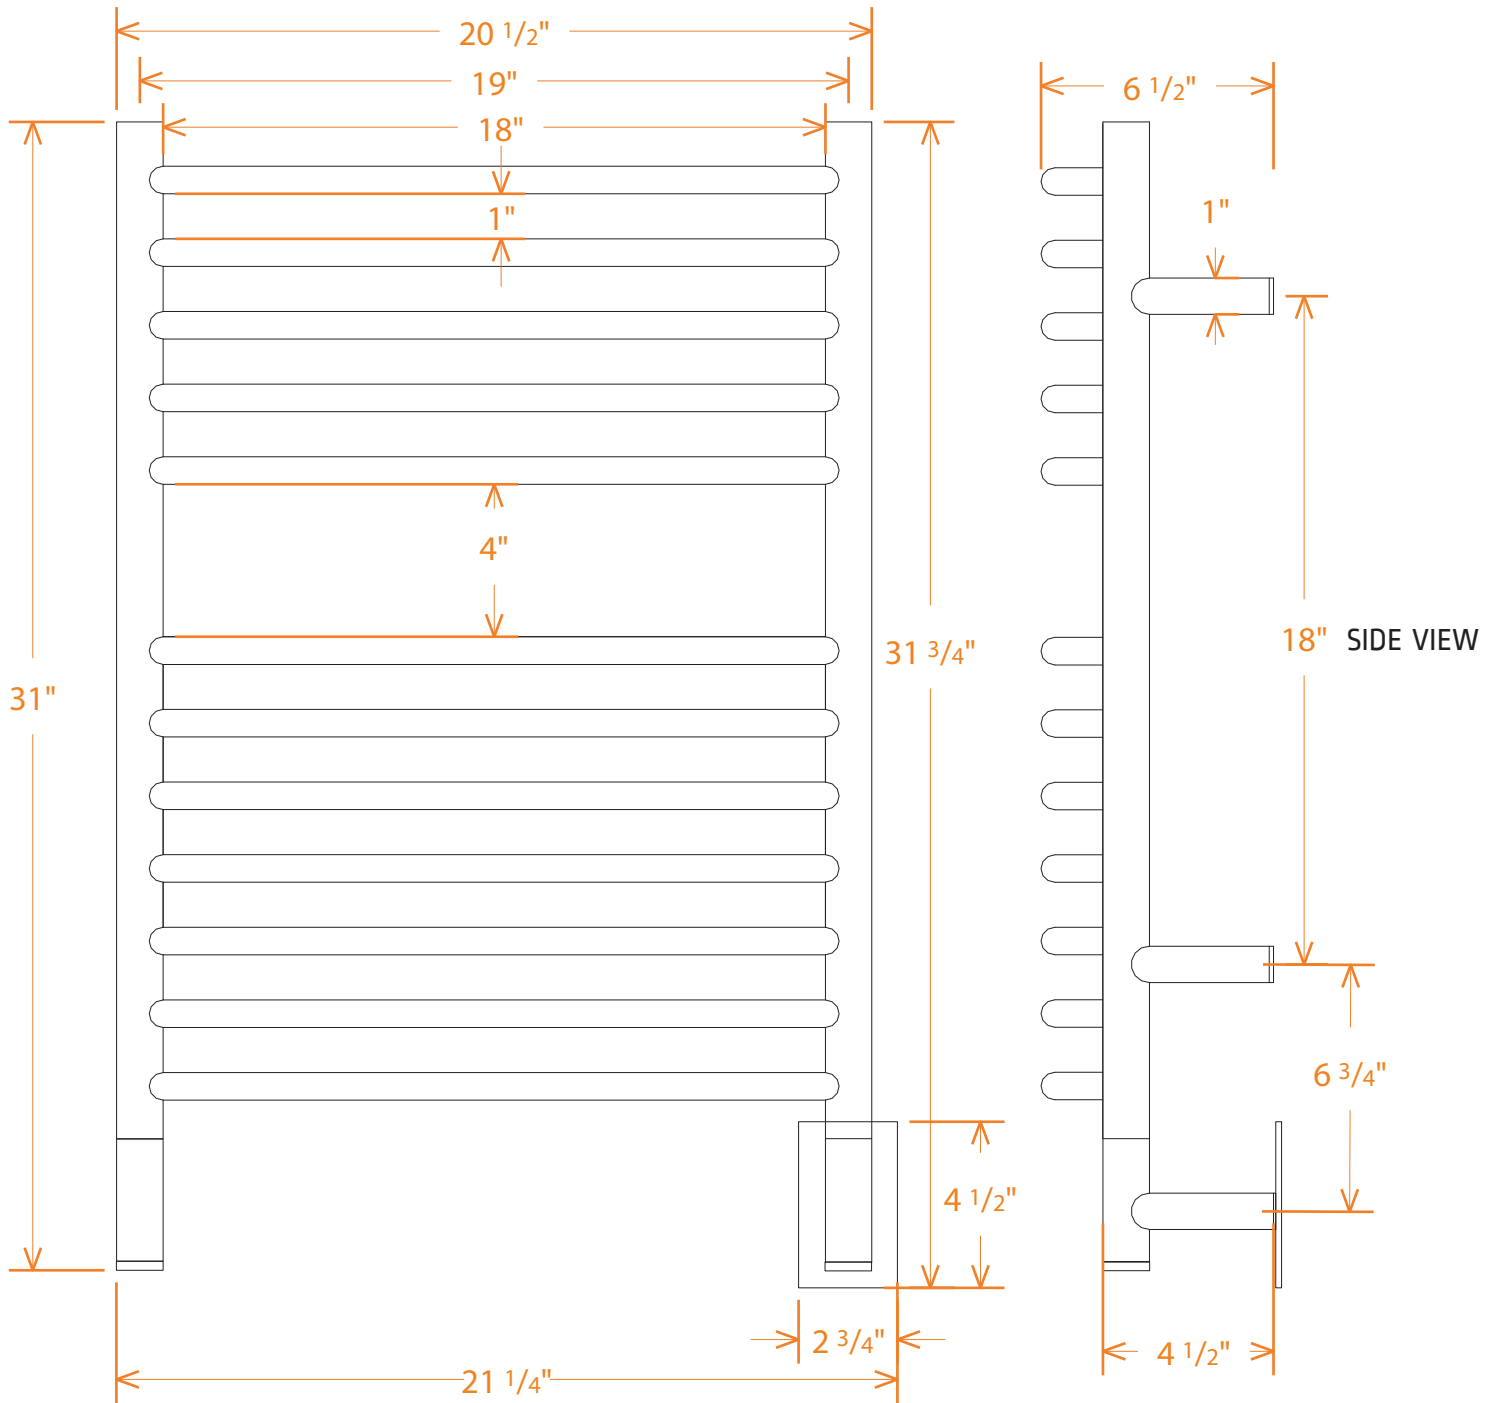

JEEVES MODEL E CURVED TECHNICAL DRAWING

ECP POLISHED ECB BRUSHED ECO* OIL-RUBBED BRONZE ECW* WHITE ECMB* MATTE BLACK

FRONT VIEW OF RACK ON WALL