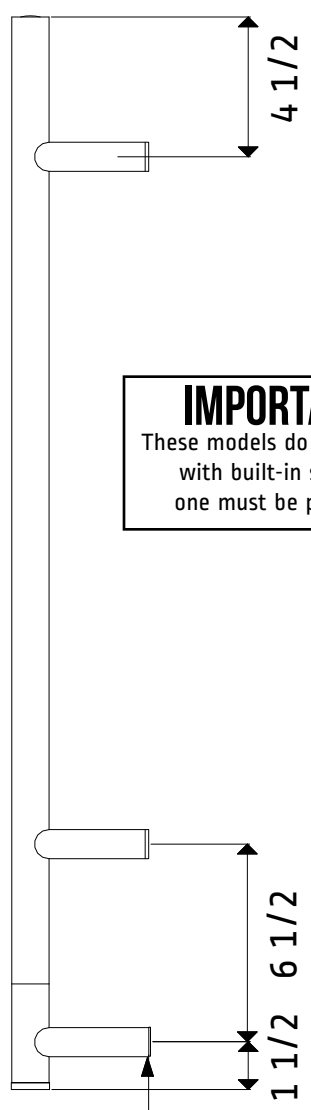

For construction with wall studs on 16 in. centers, the header is located between the studs for the right side mounting. For construction with wall studs on centers greater than 23-1/2 in. provide secure header as shown.

Upper Header

Lower Header

IMPORTANT
These models do not come with built-in switch; one must be provided

Wire cover tube fits into centre of cover plate which fits over single gang box

www.ambaproducts.com
Tel: 404-350-9738

**JEEVES
C STRAIGHT - 12**