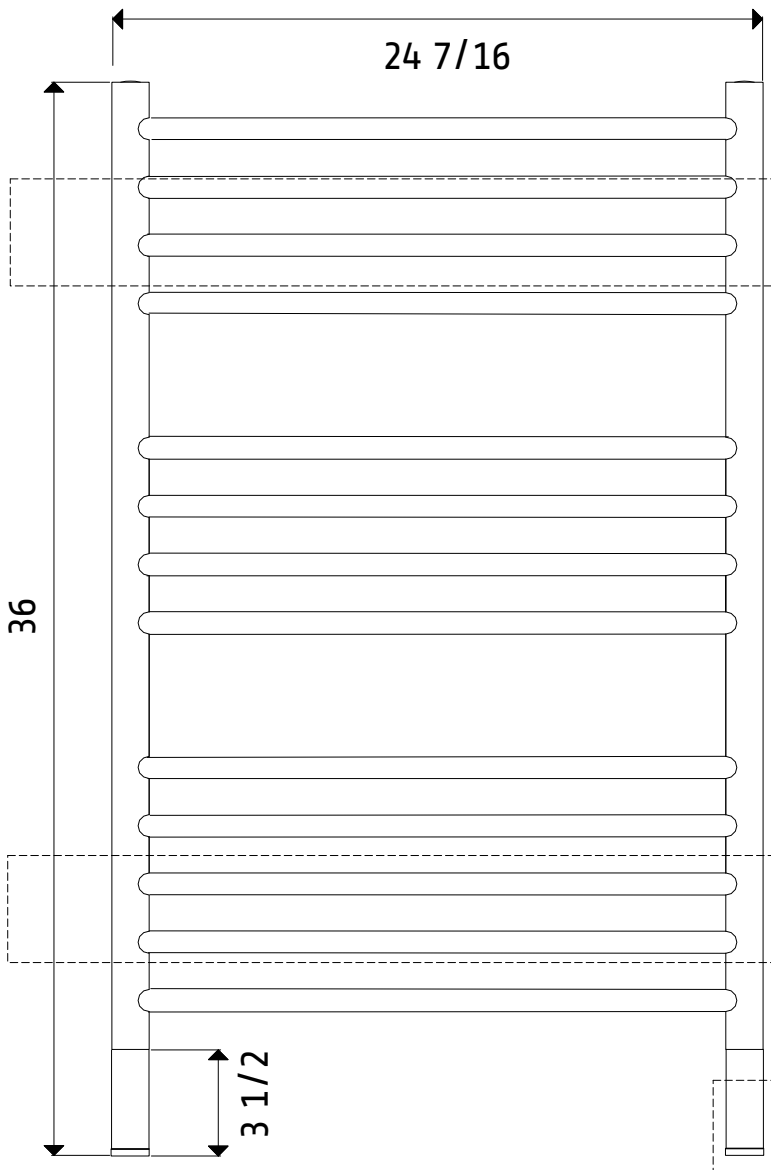

For construction with wall studs on 16 in. centers, the header is located between the studs for the right side mounting. For construction with wall studs on centers greater than 23-1/2 in. provide secure header as shown.

IMPORTANT
These models do not come with built-in switch; one must be provided

Wire cover tube fits into centre of cover plate which fits over single gang box

www.ambaproducts.com
Tel: 404-350-9738

JEEVES C CURVED - 24