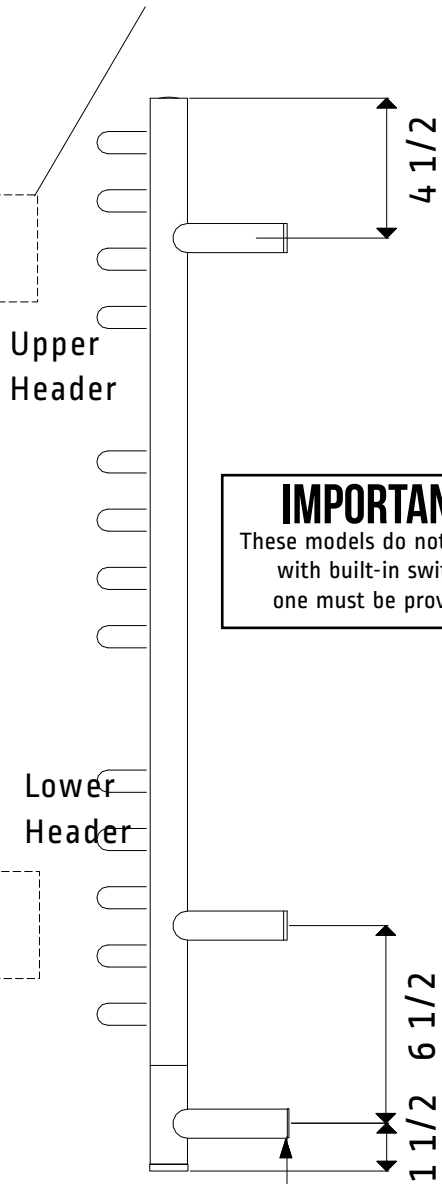

For construction with wall studs on 16 in. centers, the header is located between the studs for the right side mounting. For construction with wall studs on centers greater than 23-1/2 in. provide secure header as shown.

IMPORTANT
These models do not come with built-in switch; one must be provided

Wire cover tube fits into centre of cover plate which fits over single gang box

www.ambaproducts.com
Tel: 404-350-9738

JEEVES C CURVED - 24