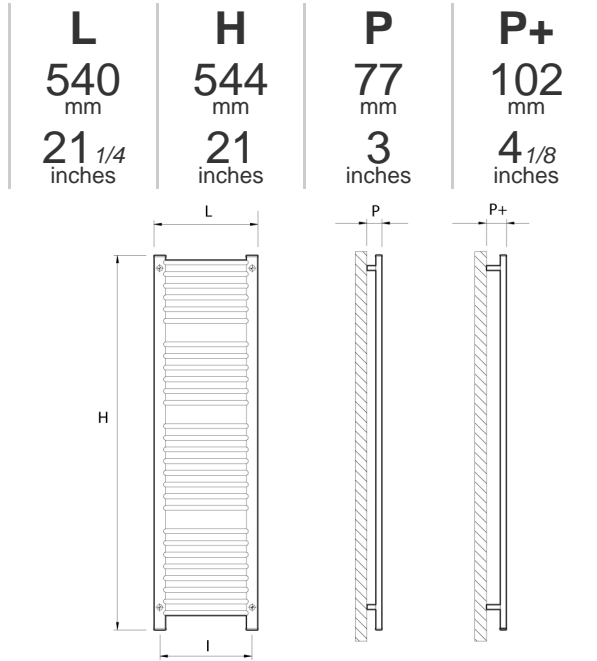

NETTUNO

ELECTRIC

Type of equipment for towels warming

AISI 304

RL545008SN Polished

POWER

115V	10A 60HZ	IPX4	115 watt
			393 btus

Normal temperature of appliance

60-65°C
140-149°F

Temperature of appliance with towel

85-90°C
185-194°F

PACKAGING DIMENSIONS

600 mm	85 mm	700 mm	5 kg
23 5/8 inches	3 3/8 inches	27 1/2 inches	

IPX4