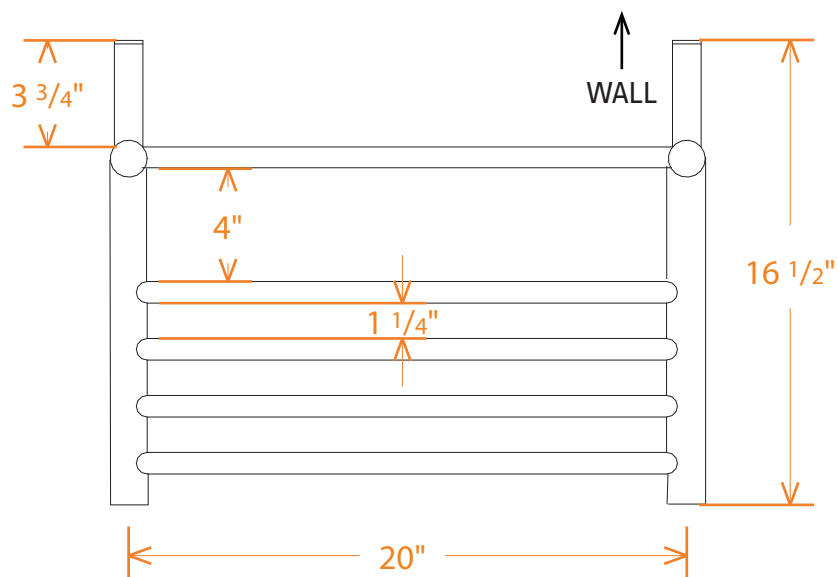

JEEVES MODEL M SHELF

TECHNICAL DRAWING

MSP
POLISHED

MSB
BRUSHED

MSO
OIL-RUBBED
BRONZE

MSW
WHITE

MSMB
MATTE
BLACK

FRONT VIEW OF RACK ON WALL

SIDE VIEW

TOP VIEW