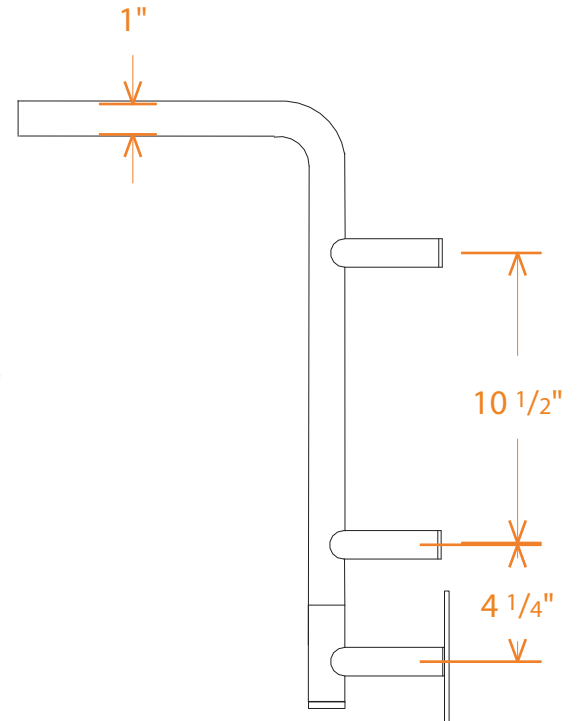

JEEVES MODEL M SHELF

TECHNICAL DRAWING

MSP
POLISHED

MSB
BRUSHED

MSO
OIL-RUBBED
BRONZE

MSW
WHITE

MSMB
MATTE
BLACK

FRONT VIEW OF RACK ON WALL

SIDE VIEW

TOP VIEW