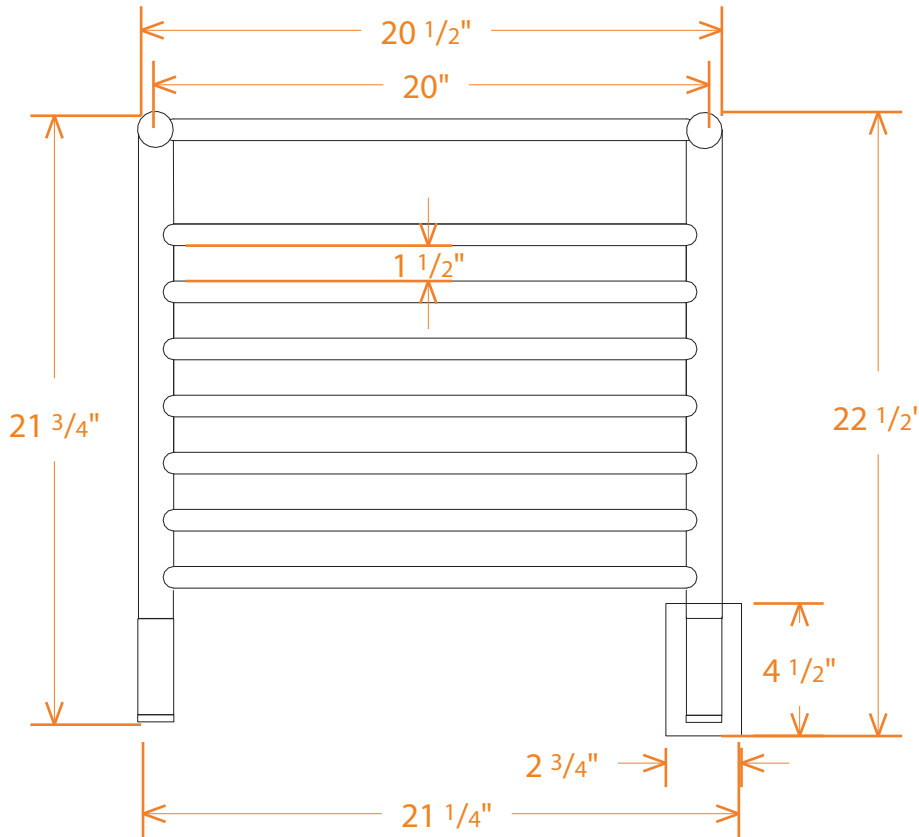

JEEVES MODEL M SHELF

TECHNICAL DRAWING

MSP
POLISHED

MSB
BRUSHED

MSO
OIL-RUBBED
BRONZE

MSW
WHITE

MSMB
MATTE
BLACK

FRONT VIEW OF RACK ON WALL

SIDE VIEW

TOP VIEW