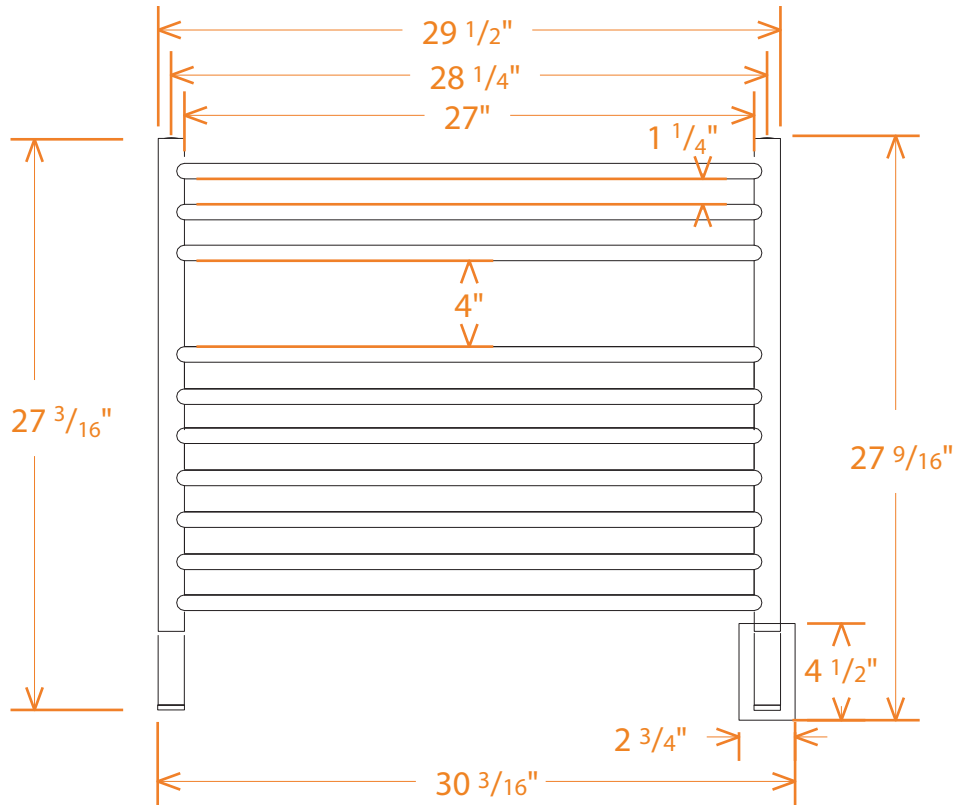

## TECHNICAL DRAWING

KSP  
POLISHED

KSB  
BRUSHED

KSO\*  
OIL-RUBBED  
BRONZE

KSW\*  
WHITE

KSMB\*  
MATTE  
BLACK

FRONT VIEW OF RACK ON WALL

SIDE VIEW