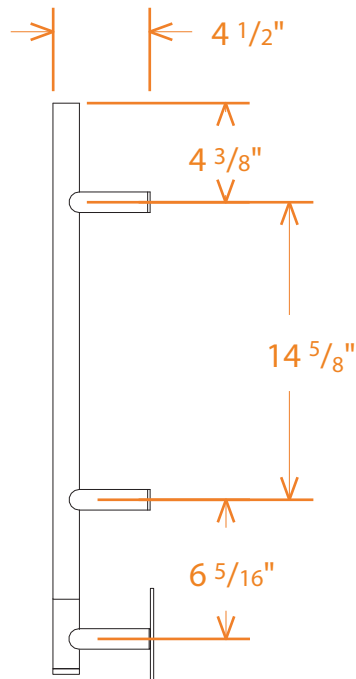

## TECHNICAL DRAWING

KSP  
POLISHED

KSB  
BRUSHED

KSO\*  
OIL-RUBBED  
BRONZE

KSW\*  
WHITE

KSMB\*  
MATTE  
BLACK

FRONT VIEW OF RACK ON WALL

SIDE VIEW