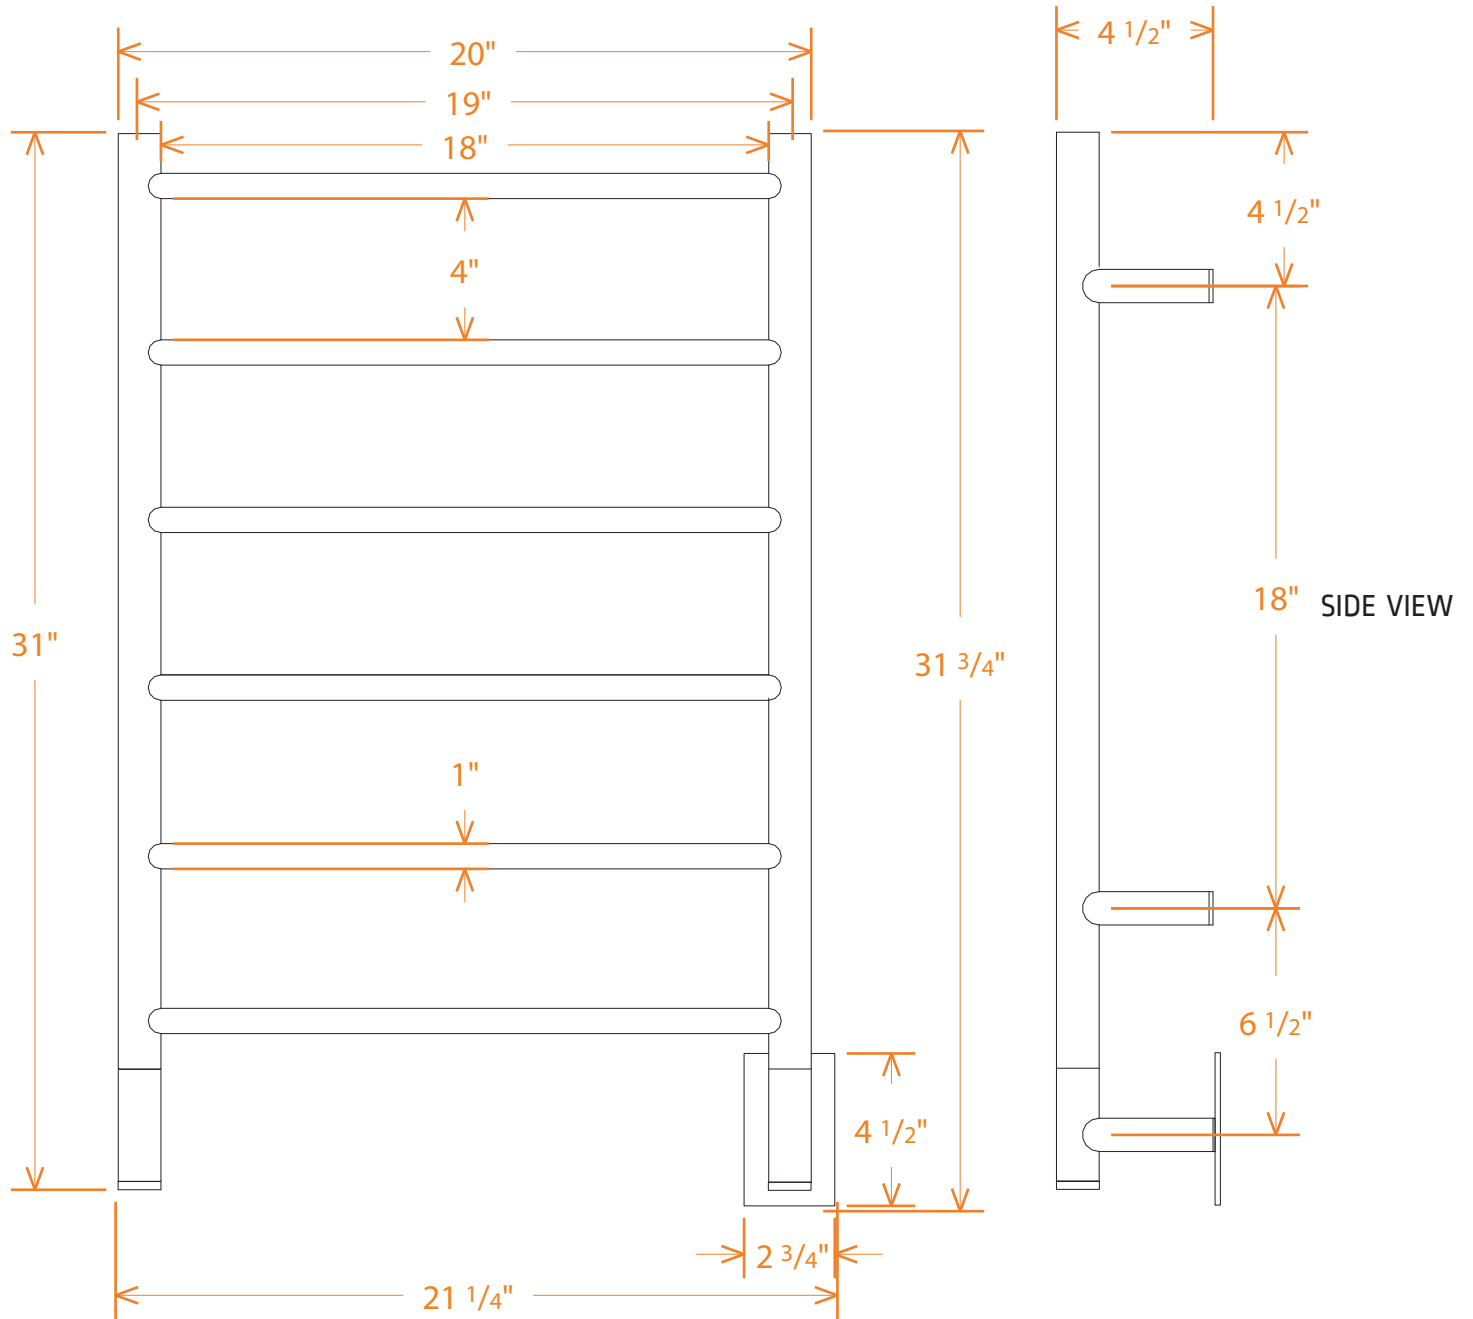

JEEVES MODEL J STRAIGHT

TECHNICAL DRAWING

JSP
POLISHED

JSB
BRUSHED

JSO
OIL-RUBBED
BRONZE

JSW
WHITE

JSMB
MATTE
BLACK

FRONT VIEW OF RACK ON WALL