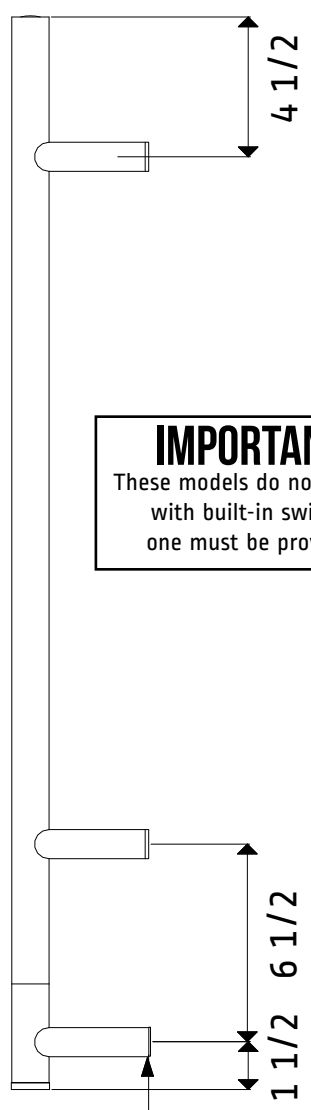

For construction with wall studs on 16 in. centers, the header is located between the studs for the right side mounting. For construction with wall studs on centers greater than 23-1/2 in. provide secure header as shown.

Upper Header

Lower Header

IMPORTANT
These models do not come with built-in switch; one must be provided

Wire cover tube fits into centre of cover plate which fits over single gang box

www.ambaproducts.com
Tel: 404-350-9738

JEEVES C STRAIGHT- 16