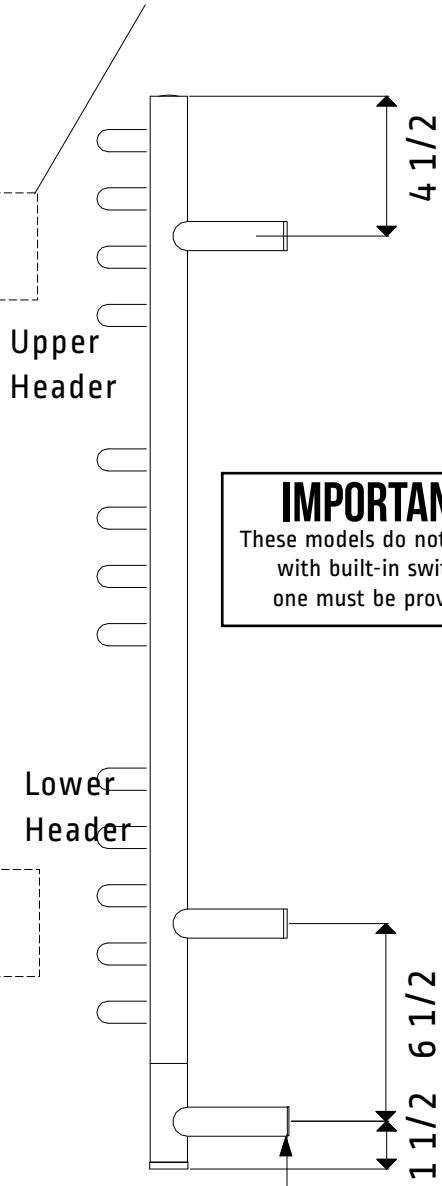

For construction with wall studs on 16 in. centers, the header is located between the studs for the right side mounting. For construction with wall studs on centers greater than 23-1/2 in. provide secure header as shown.

**IMPORTANT**  
These models do not come with built-in switch; one must be provided

Wire cover tube fits into centre of cover plate which fits over single gang box

www.ambaproducts.com  
Tel: 404-350-9738

# JEEVES C CURVED - 24