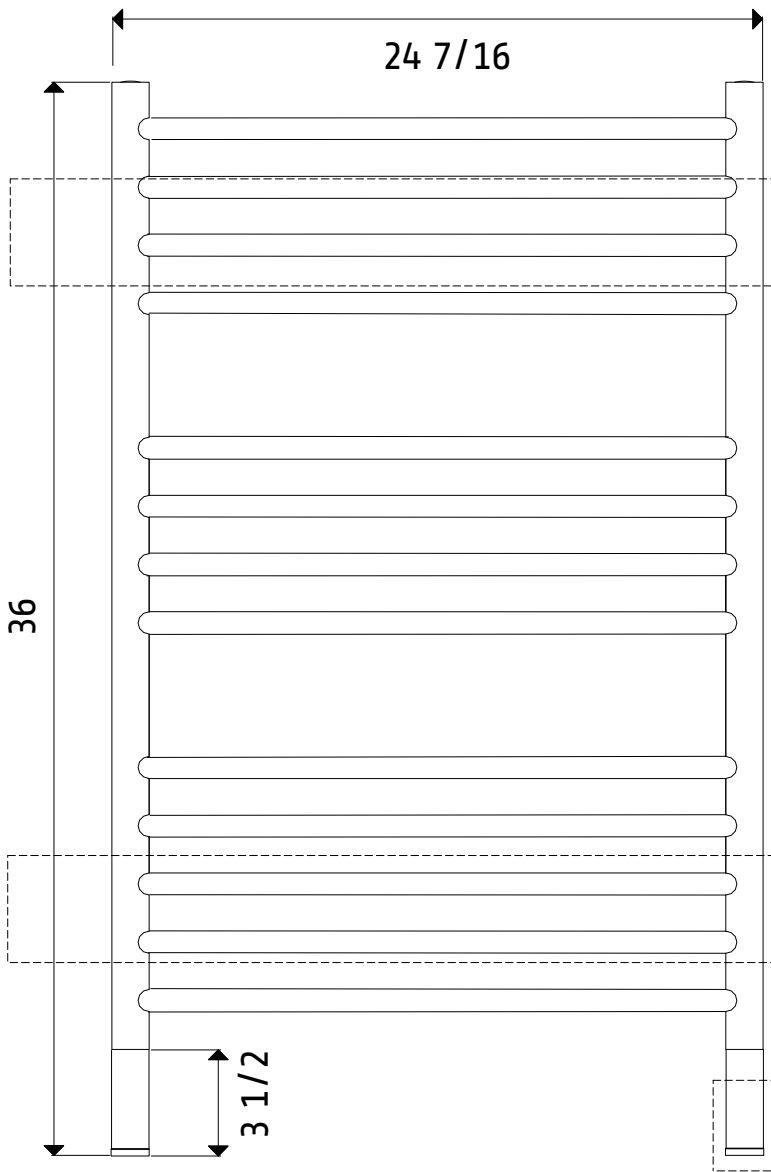

For construction with wall studs on 16 in. centers, the header is located between the studs for the right side mounting. For construction with wall studs on centers greater than 23-1/2 in. provide secure header as shown.

**IMPORTANT**  
These models do not come with built-in switch; one must be provided

Wire cover tube fits into centre of cover plate which fits over single gang box

www.ambaproducts.com  
Tel: 404-350-9738

# JEEVES C CURVED - 24