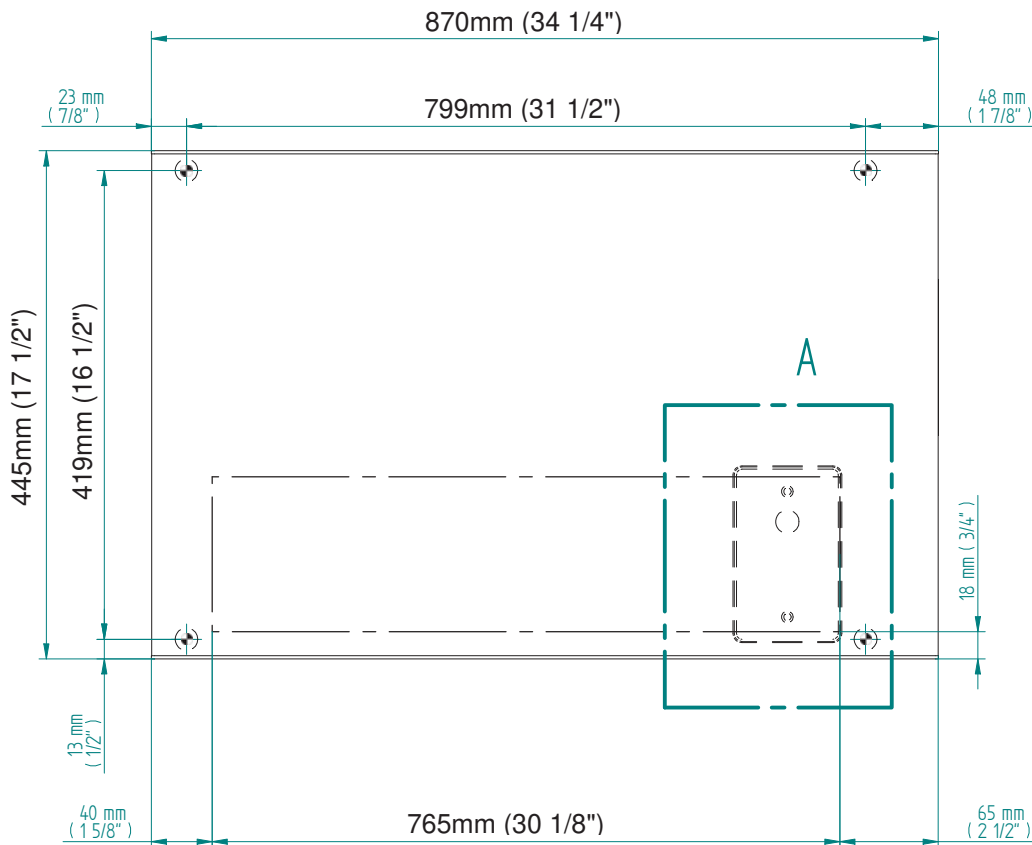

ELORY 445 x 870
mm mm

E3418 P/B

Elettrico / electric / électrique

CODICE / CODE

RS334001SN	RS344001SN
RL334001SN	RL344001SN
RV334001SN	RV344001SN

H

L

445mm	870mm
17 1/2 inches	34 1/4 inches

SKUs

E2418 P	E2418 B
---------	---------

DETAIL A

INGOMBRO INTERNO SCATOLA ELETTRICA
IN PLASTICA STANDARD
STANDARD SINGLE GANG JUNCTION BOX
DIMENSION DE LA BOITE ELECTRIQUE

DETAIL B

FORO PER INSERIMENTO TASSELLO A MURO 6X30
POSITIONING OF FASTENERS FOR FIXING TO WALL
FASTENERS SHOULD BE SECURED IN DTUDS OR HEADERS PLACES BEHIND THE UNIT
TROU POUR LA CHEVILLE A MUR