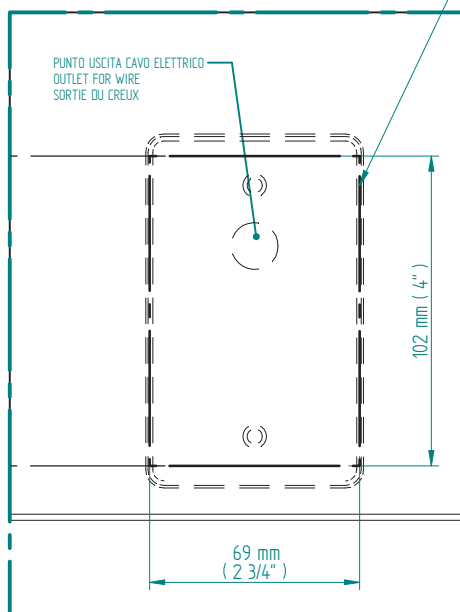

ELORY 445 x 870
mm mm

E3418 P/B

Elettrico / electric / électrique

CODICE / CODE

RS334001SN	RS344001SN
RL334001SN	RL344001SN
RV334001SN	RV344001SN

H

L

445mm	870mm
17 1/2 inches	34 1/4 inches

SKUs

E2418 P	E2418 B
---------	---------

DETAIL A

INGOMBRO INTERNO SCATOLA ELETTRICA
IN PLASTICA STANDARD
STANDARD SINGLE GANG JUNCTION BOX
DIMENSION DE LA BOITE ELECTRIQUE

DETAIL B

FORO PER INSERIMENTO TASSELLO A MURO 6X30
POSITIONING OF FASTENERS FOR FIXING TO WALL
FASTENERS SHOULD BE SECURED IN DTUDS OR HEADERS PLACES BEHIND THE UNIT
TROU POUR LA CHEVILLE A MUR