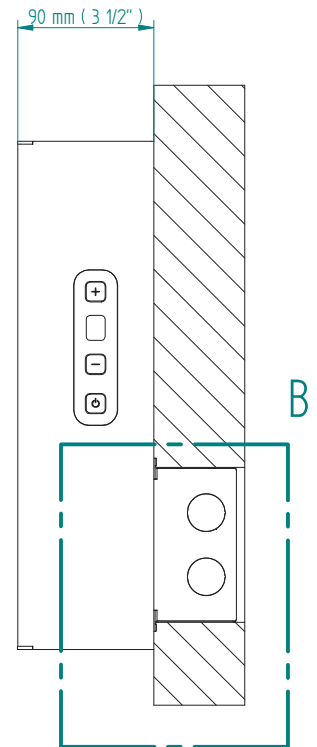

ELORY 445 x 870
mm mm

E3418 P/B

Elettrico / electric / électrique

CODICE / CODE

RS334001SN	RS344001SN
RL334001SN	RL344001SN
RV334001SN	RV344001SN

H

L

445mm	870mm
17 1/2 inches	34 1/4 inches

SKUs

E2418 P	E2418 B
---------	---------

DETAIL A

INGOMBRO INTERNO SCATOLA ELETTRICA
IN PLASTICA STANDARD
STANDARD SINGLE GANG JUNCTION BOX
DIMENSION DE LA BOITE ELECTRIQUE

DETAIL B

FORO PER INSERIMENTO TASSELLO A MURO 6X30
POSITIONING OF FASTENERS FOR FIXING TO WALL
FASTENERS SHOULD BE SECURED IN DTUDS OR HEADERS PLACES BEHIND THE UNIT
TROU POUR LA CHEVILLE A MUR