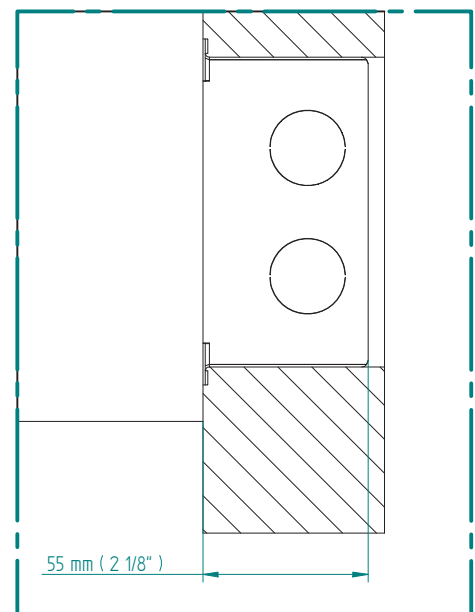

ELORY 445 x 870
mm mm

E3418 P/B

Elettrico / electric / électrique

CODICE / CODE

RS334001SN	RS344001SN
RL334001SN	RL344001SN
RV334001SN	RV344001SN

H

L

445mm	870mm
17 1/2 inches	34 1/4 inches

SKUs

E2418 P	E2418 B
---------	---------

DETAIL A

INGOMBRO INTERNO SCATOLA ELETTRICA
IN PLASTICA STANDARD
STANDARD SINGLE GANG JUNCTION BOX
DIMENSION DE LA BOITE ELECTRIQUE

DETAIL B

FORO PER INSERIMENTO TASSELLO A MURO 6X30
POSITIONING OF FASTENERS FOR FIXING TO WALL
FASTENERS SHOULD BE SECURED IN DTUDS OR HEADERS PLACES BEHIND THE UNIT
TROU POUR LA CHEVILLE A MUR