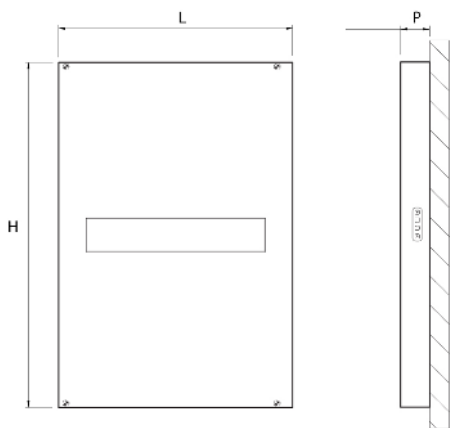

ELORY

ELECTRIC

Type of equipment for towels warming

PL342002SN Polished

L 720 mm 28 inches	H 772 mm 30 ^{3/8} inches
---------------------------------------	--

POWER

115v	10A 60HZ	IPX4	270 watt
			921 btus

Normal temperature of appliance

60-65°C
140-149°F

Temperature of appliance with towel

85-90°C
185-194°F

PACKAGING DIMENSIONS

780 mm 30 ^{3/4} inches	120 mm 4 ^{3/4} inches	840 mm 33 ^{1/6} inches	13 kg
--	---	--	----------

IPX4