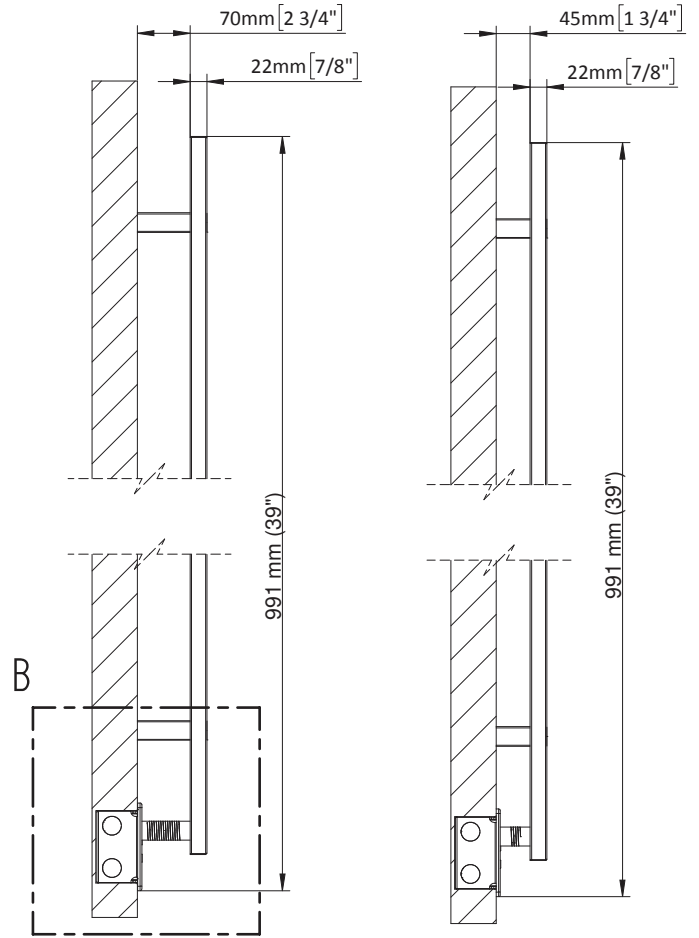

VEGA 580 x 943

mm mm

V-2338 P/B/O

23 x 37 inches

Elettrico / electric / électrique

CODICE / CODE

RS162008SS	RS172008SS
RL162008SS	RL172008SS
RV162008SS	RV172008SS
220v	115v

W
580 mm
22 7/8 inches

H
943 mm
37 1/8 inches

REGOLATORE DI POTENZA
HEAT CONTROLLER DEVICE
RÉGULATEUR DE PUISSANCE

INGOMBRO CON ATTACCO LUNGO
MEASURES WITH LONG BRACKETS
MEASUREMENT AVEC ATTACHE LONG

INGOMBRO CON ATTACCO STANDARD
MEASURES WITH STANDARD BRACKETS
MEASUREMENT AVEC ATTACHE STANDARD

DETAIL B

FORO PER INSERIMENTO TASSELLO A MURO 6X30
POSITIONING OF FASTENERS FOR FIXING TO WALL
FASTENERS SHOULD BE SECURED IN STUDS OR HEADERS PLACED BEHIND THE UNIT
TROU POUR LA CHEVILLE A MUR