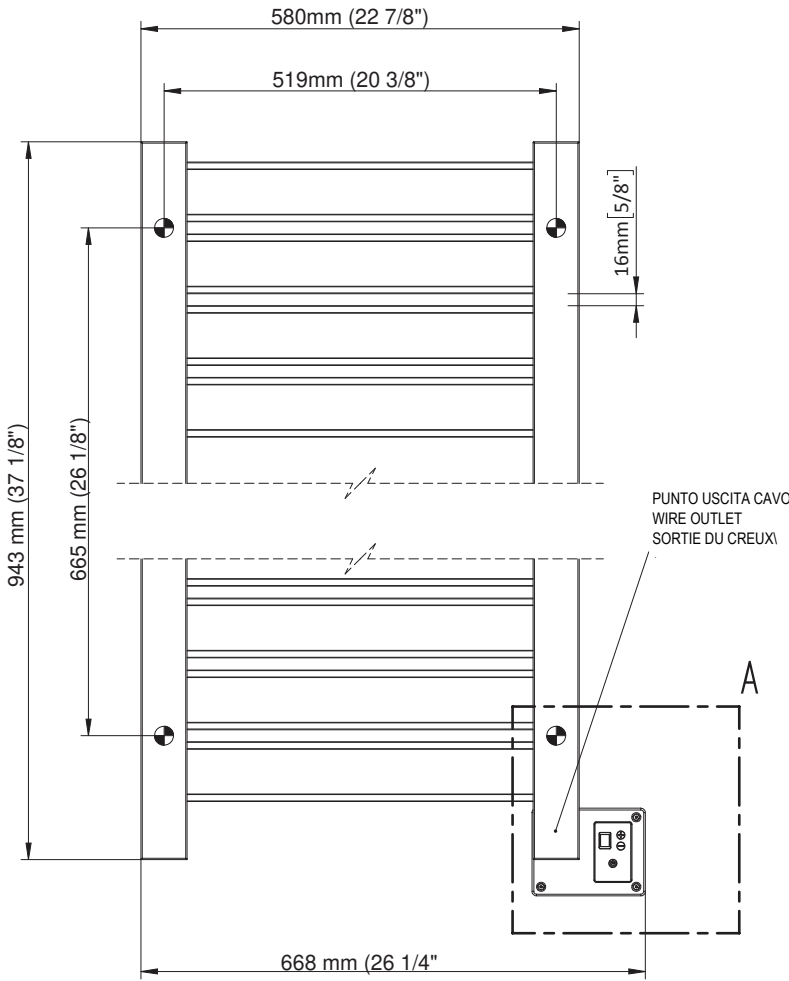

# VEGA 580 x 943

mm mm

# V-2338 P/B/O

23 x 37 inches

Elettrico / electric / électrique

**CODICE / CODE**

RS162008SS	RS172008SS
RL162008SS	RL172008SS
RV162008SS	RV172008SS
220v	115v

**W**  
580 mm  
22 7/8 inches

**H**  
943 mm  
37 1/8 inches

REGOLATORE DI POTENZA  
HEAT CONTROLLER DEVICE  
RÉGULATEUR DE PUISSANCE

INGOMBRO CON ATTACCO LUNGO  
MEASURES WITH LONG BRACKETS  
MEASUREMENT AVEC ATTACHE LONG

INGOMBRO CON ATTACCO STANDARD  
MEASURES WITH STANDARD BRACKETS  
MEASUREMENT AVEC ATTACHE STANDARD

DETAIL A

DETAIL B

FORO PER INSERIMENTO TASSELLO A MURO 6X30  
POSITIONING OF FASTENERS FOR FIXING TO WALL  
FASTENERS SHOULD BE SECURED IN STUDS OR HEADERS PLACED BEHIND THE UNIT  
TROU POUR LA CHEVILLE A MUR