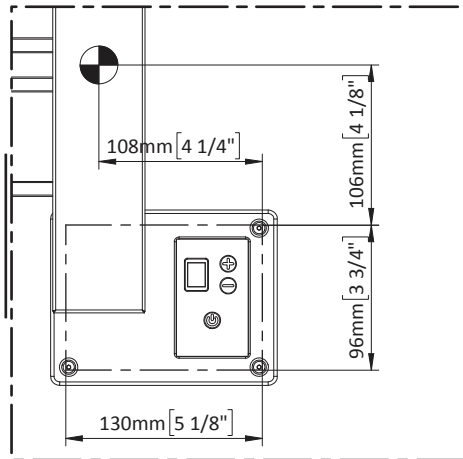

FORO PER INSERIMENTO TASSELLO A MURO 6X30
POSITIONING OF FASTENERS FOR FIXING TO WALL
FASTENERS SHOULD BE SECURED IN STUDS OR HEADERS PLACED BEHIND THE UNIT
TROU POUR LA CHEVILLE A MUR