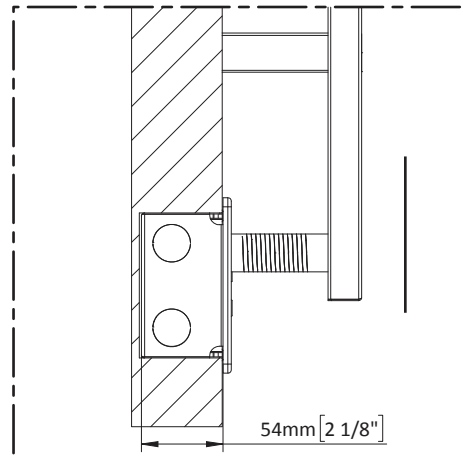

FORO PER INSERIMENTO TASSELLO A MURO 6X30
POSITIONING OF FASTENERS FOR FIXING TO WALL
FASTENERS SHOULD BE SECURED IN STUDS OR HEADERS PLACED BEHIND THE UNIT
TROU POUR LA CHEVILLE A MUR