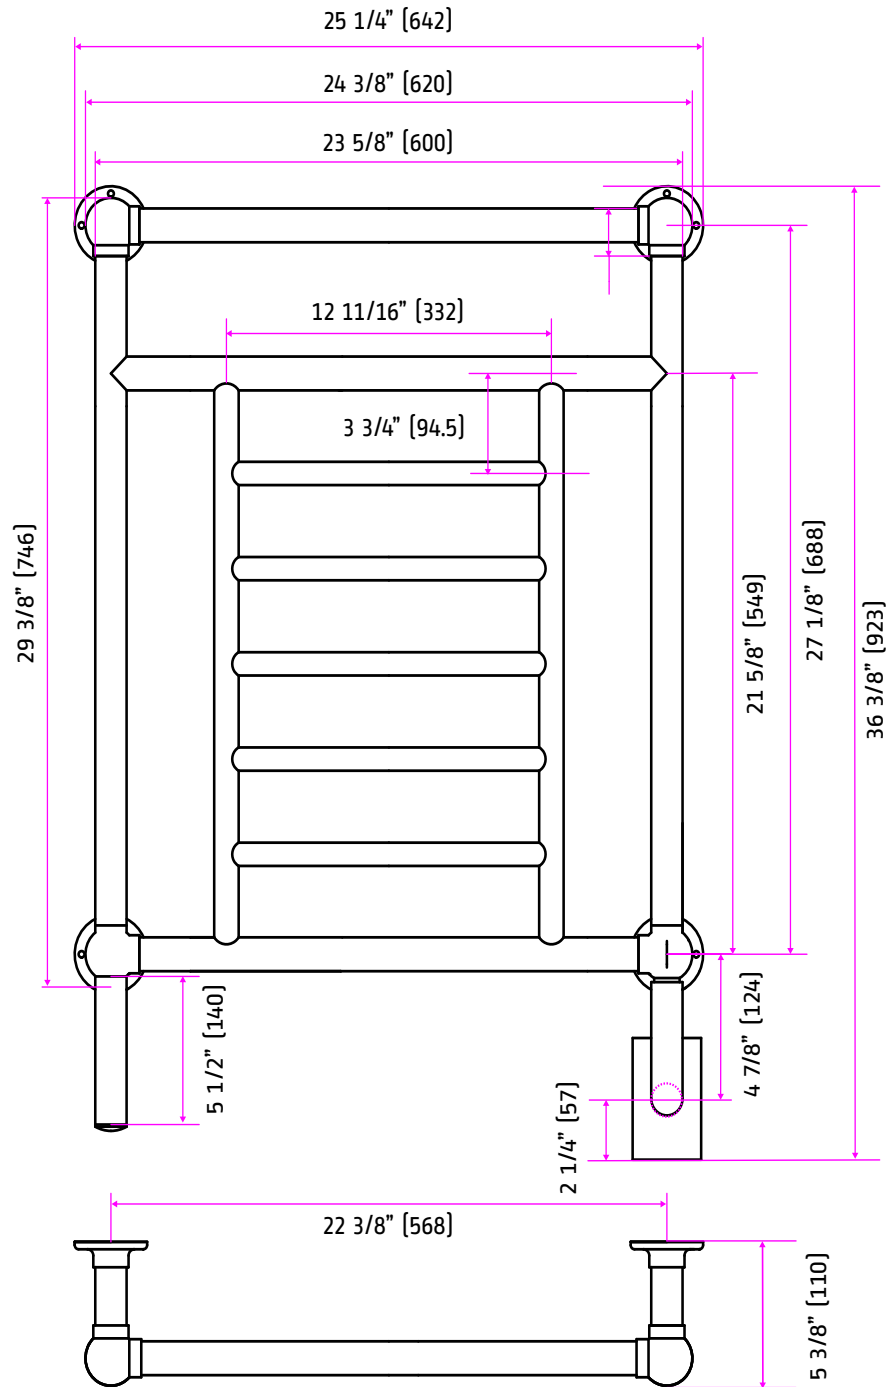

Amba®

HEATED TOWEL RACKS

TRADITIONAL MODEL: T-2536 PN OR BN

Drawing shown facing unit when mounted against a wall

www.ambaproducts.com

Tel: 404-350-9738

Dimensions are shown in inches (and in mm)