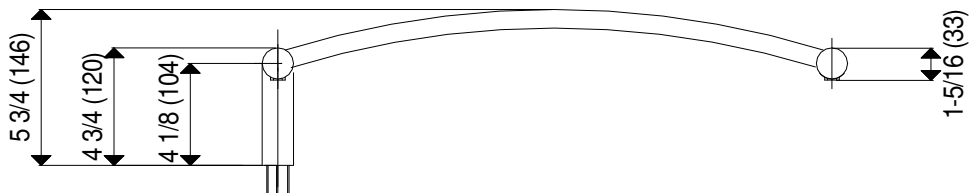

Note: Drawing shows back of unit. Power connection on the right when mounted on wall.

RADIANT MODEL: RWH-CP OR CB HARDWIRED CURVED