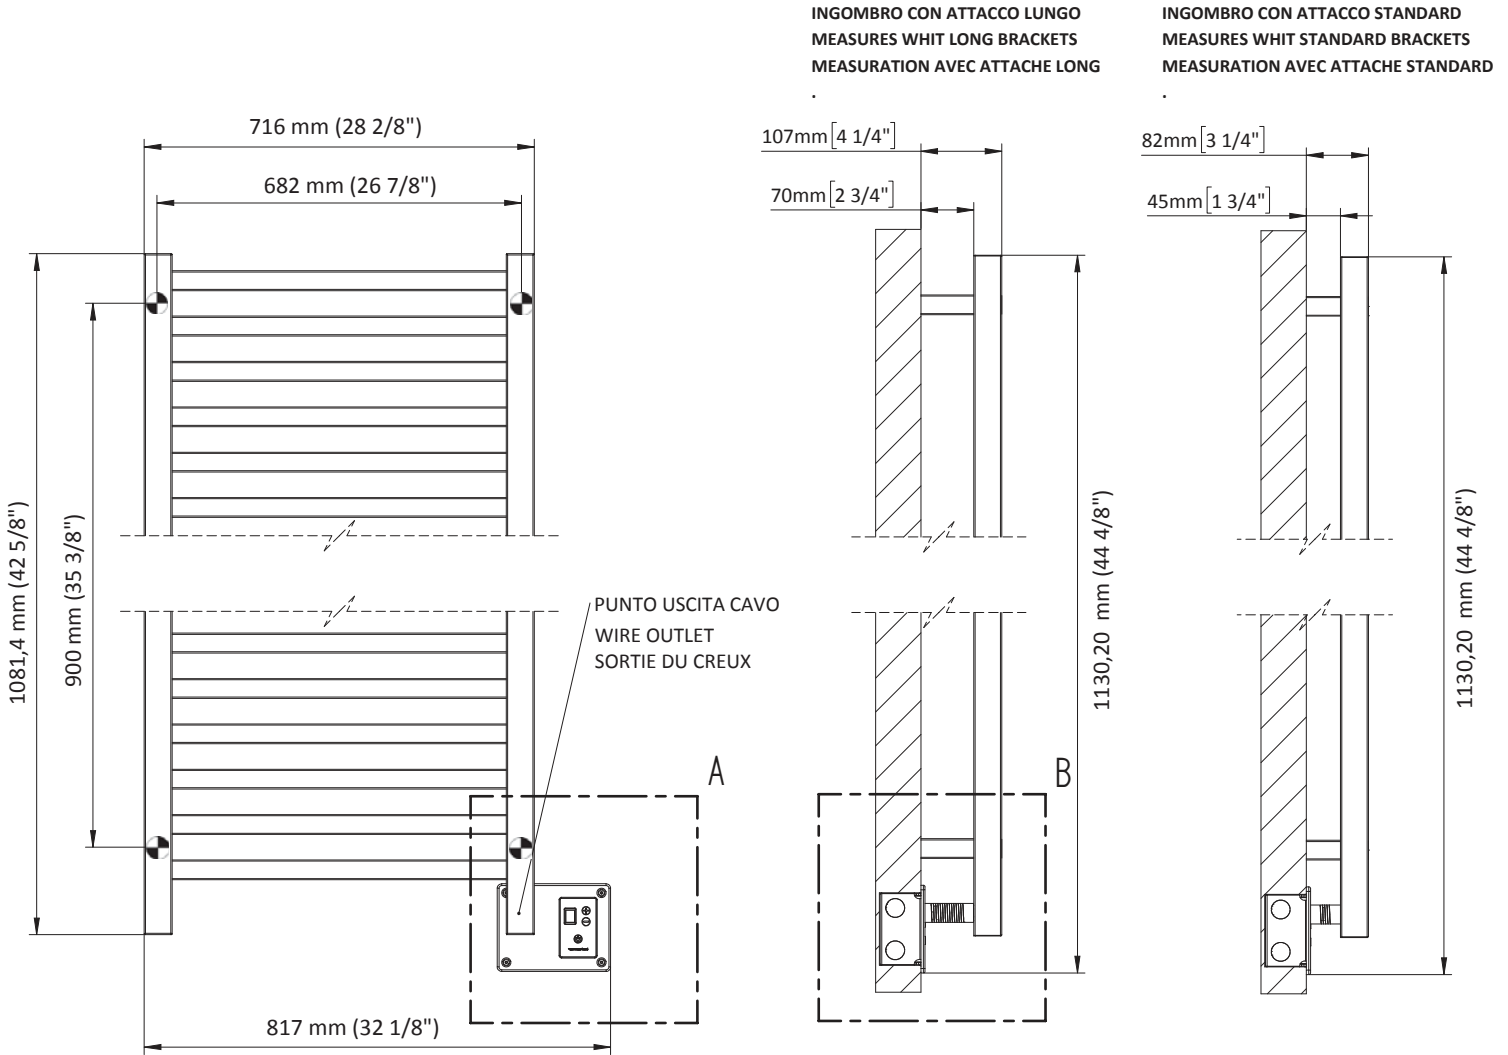

# QUADRO 716 x 1082 Q-2842 P/B/MB

Elettrico / electric / électrique

CODICE / CODE		H	L	REGOLATORE DI POTENZA DIGITAL HEAT CONTROLLER REGULATEUR DE PUISSANCE
RS437016SN	RS447016SN	1082 mm	716 mm	
RL437016SN	RL447016SN	42 5/8 inches	28 2/8 inches	
RV437016SN	RV447016SN			

FORO PER INSERIMENTO TASSELLO A MURO 6X30  
 POSITIONING OF FASTENERS FOR FIXING TO WALL  
 FASTENERS SHOULD BE SECURED IN STUDS OR HEADERS PLACED BEHIND THE UNIT  
 TROU POUR LA CHEVILLE À MUR