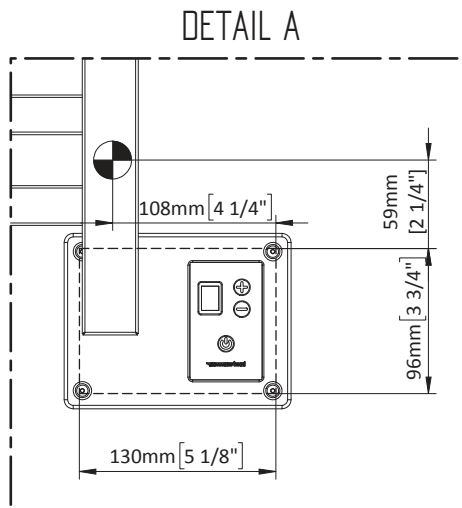

# QUADRO 716 x 1082 Q-2842 P/B/MB

Elettrico / electric / électrique

CODICE / CODE		H	L	REGOLATORE DI POTENZA DIGITAL HEAT CONTROLLER REGULATEUR DE PUISSANCE
RS437016SN	RS447016SN	1082 mm	716 mm	
RL437016SN	RL447016SN	42 5/8 inches	28 2/8 inches	
RV437016SN	RV447016SN			

FORO PER INSERIMENTO TASSELLO A MURO 6X30  
 POSITIONING OF FASTENERS FOR FIXING TO WALL  
 FASTENERS SHOULD BE SECURED IN STUDS OR HEADERS PLACED BEHIND THE UNIT  
 TROU POUR LA CHEVILLE À MUR