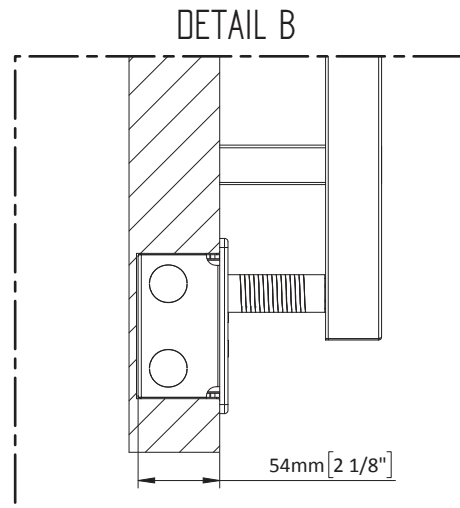

# QUADRO 716 x 1082 Q-2842 P/B/MB

Elettrico / electric / électrique

CODICE / CODE		H	L	REGOLATORE DI POTENZA DIGITAL HEAT CONTROLLER REGULATEUR DE PUISSANCE
RS437016SN	RS447016SN	1082 mm	716 mm	
RL437016SN	RL447016SN	42 5/8 inches	28 2/8 inches	
RV437016SN	RV447016SN			

FORO PER INSERIMENTO TASSELLO A MURO 6X30  
 POSITIONING OF FASTENERS FOR FIXING TO WALL  
 FASTENERS SHOULD BE SECURED IN STUDS OR HEADERS PLACED BEHIND THE UNIT  
 TROU POUR LA CHEVILLE À MUR