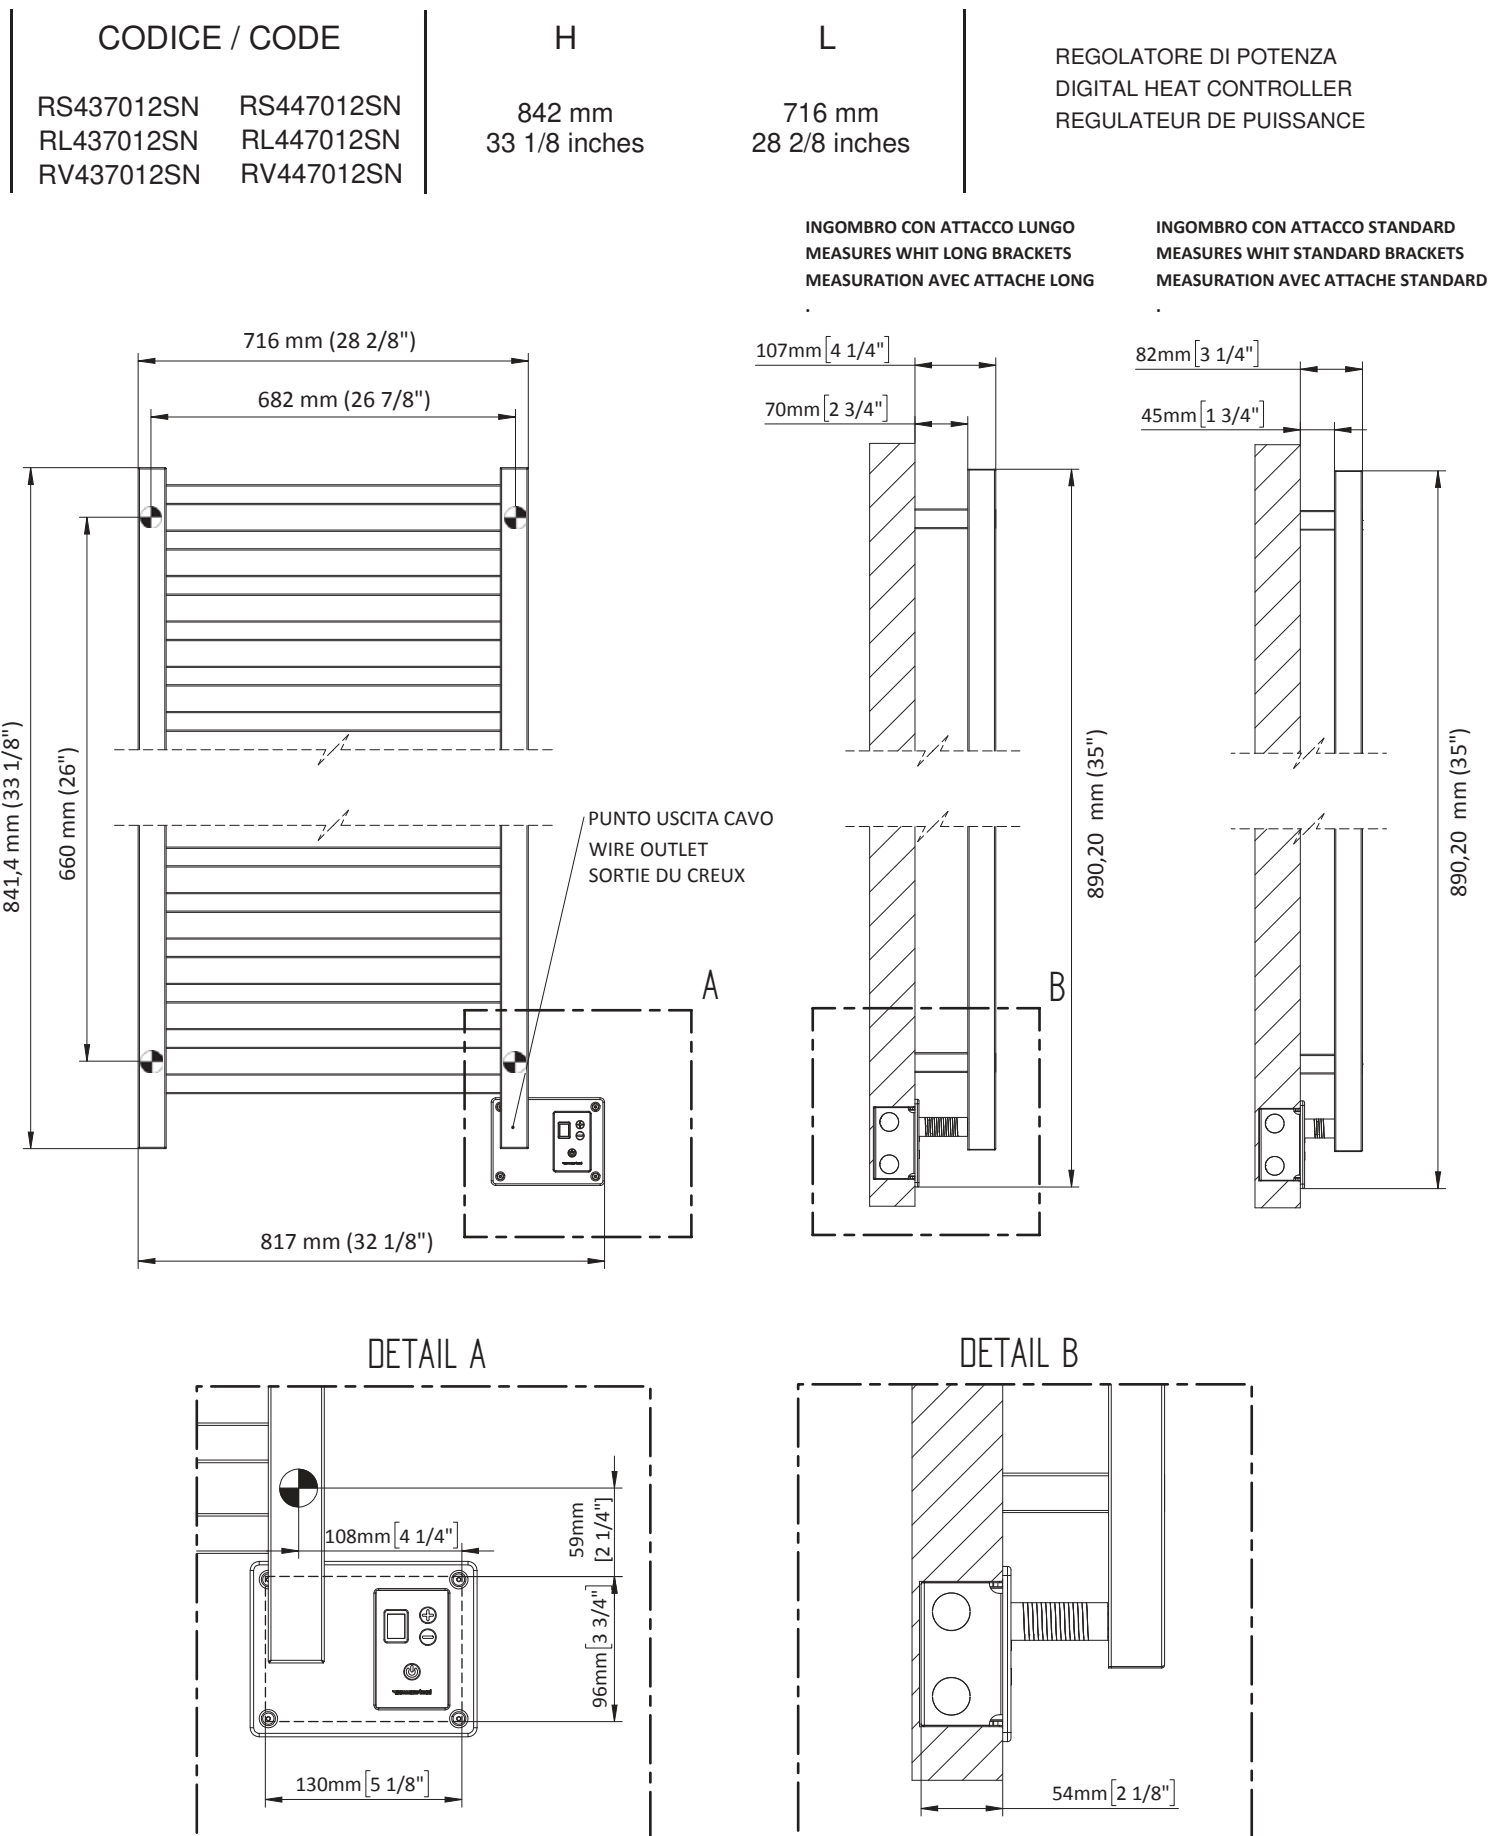

QUADRO 716 x 842 Q-2833 P/B/MB

Elettrico / electric / électrique

FORO PER INSERIMENTO TASSELLO A MURO 6X30
 POSITIONING OF FASTENERS FOR FIXING TO WALL
 FASTENERS SHOULD BE SECURED IN STUDS OR HEADERS PLACED BEHIND THE UNIT
 TROU POUR LA CHEVILLE À MUR