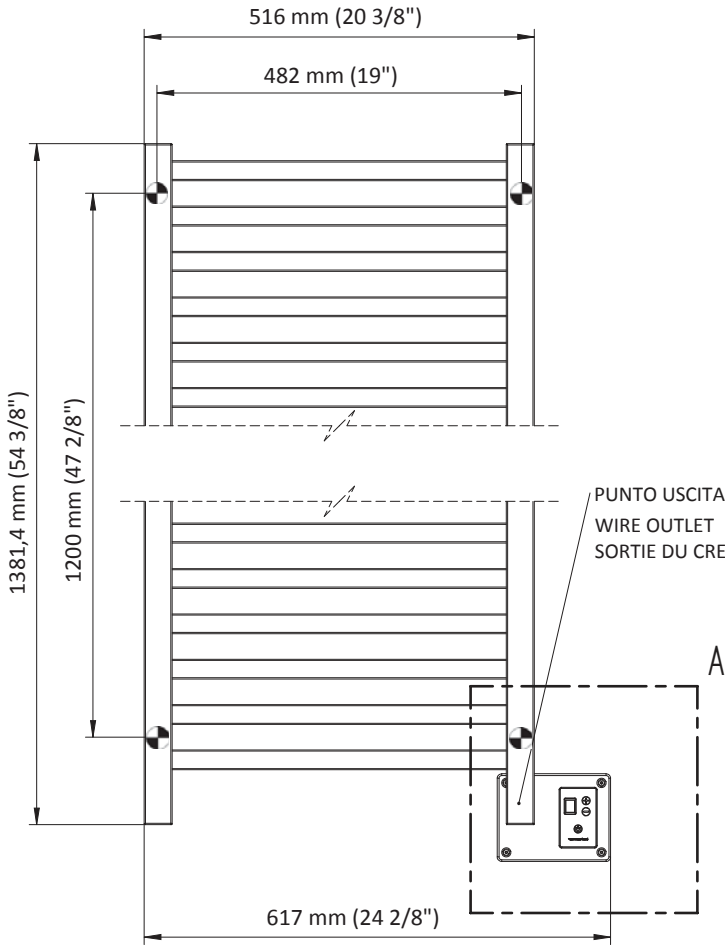

# QUADRO 516 x 1382 Q-2054 P/B/MB

Elettrico / electric / électrique

CODICE / CODE		H	L	REGOLATORE DI POTENZA DIGITAL HEAT CONTROLLER REGULATEUR DE PUISSANCE
RS435020SN	RS445020SN	1382 mm	516 mm	
RL435020SN	RL445020SN	54 3/8 inches	20 3/8 inches	
RV435020SN	RV445020SN			

INGOMBRO CON ATTACCO LUNGO  
MEASURES WITH LONG BRACKETS  
MEASUREMENT AVEC ATTACHE LONG

INGOMBRO CON ATTACCO STANDARD  
MEASURES WITH STANDARD BRACKETS  
MEASUREMENT AVEC ATTACHE STANDARD

DETAIL A

DETAIL B

FORO PER INSERIMENTO TASSELLO A MURO 6X30  
POSITIONING OF FASTENERS FOR FIXING TO WALL  
FASTENERS SHOULD BE SECURED IN STUDS OR HEADERS PLACED BEHIND THE UNIT  
TROU POUR LA CHEVILLE À MUR