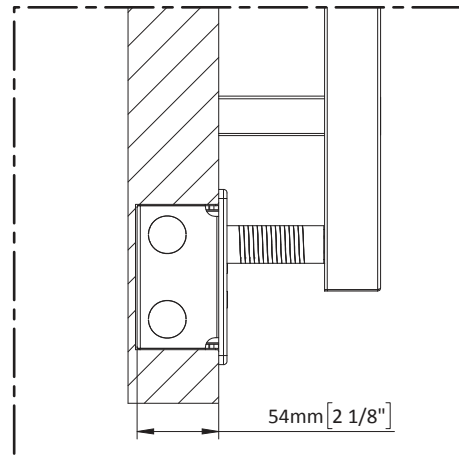

# QUADRO 516 x 1382 Q-2054 P/B/MB

Elettrico / electric / électrique

CODICE / CODE		H	L	REGOLATORE DI POTENZA DIGITAL HEAT CONTROLLER REGULATEUR DE PUISSANCE
RS435020SN	RS445020SN	1382 mm	516 mm	
RL435020SN	RL445020SN	54 3/8 inches	20 3/8 inches	
RV435020SN	RV445020SN			

INGOMBRO CON ATTACCO LUNGO  
MEASURES WITH LONG BRACKETS  
MEASUREMENT AVEC ATTACHE LONG

INGOMBRO CON ATTACCO STANDARD  
MEASURES WITH STANDARD BRACKETS  
MEASUREMENT AVEC ATTACHE STANDARD

DETAIL A

DETAIL B

FORO PER INSERIMENTO TASSELLO A MURO 6X30  
POSITIONING OF FASTENERS FOR FIXING TO WALL  
FASTENERS SHOULD BE SECURED IN STUDS OR HEADERS PLACED BEHIND THE UNIT  
TROU POUR LA CHEVILLE À MUR