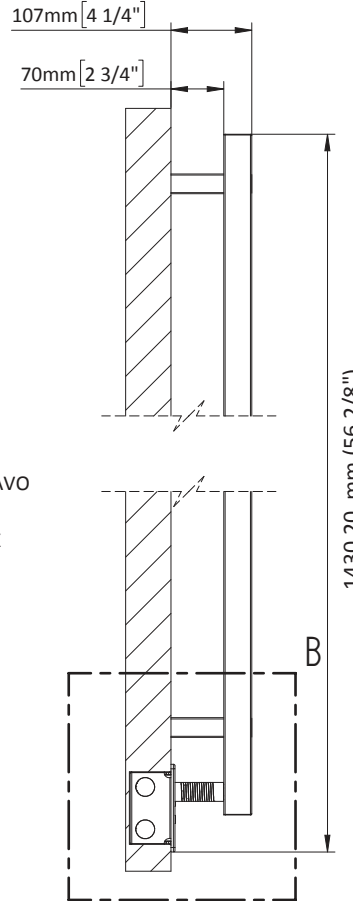

# QUADRO 516 x 1382 Q-2054 P/B/MB

Elettrico / electric / électrique

CODICE / CODE		H	L	REGOLATORE DI POTENZA DIGITAL HEAT CONTROLLER REGULATEUR DE PUISSANCE
RS435020SN	RS445020SN	1382 mm	516 mm	
RL435020SN	RL445020SN	54 3/8 inches	20 3/8 inches	
RV435020SN	RV445020SN			

INGOMBRO CON ATTACCO LUNGO  
MEASURES WITH LONG BRACKETS  
MEASUREMENT AVEC ATTACHE LONG

INGOMBRO CON ATTACCO STANDARD  
MEASURES WITH STANDARD BRACKETS  
MEASUREMENT AVEC ATTACHE STANDARD

DETAIL A

DETAIL B

FORO PER INSERIMENTO TASSELLO A MURO 6X30  
POSITIONING OF FASTENERS FOR FIXING TO WALL  
FASTENERS SHOULD BE SECURED IN STUDS OR HEADERS PLACED BEHIND THE UNIT  
TROU POUR LA CHEVILLE À MUR