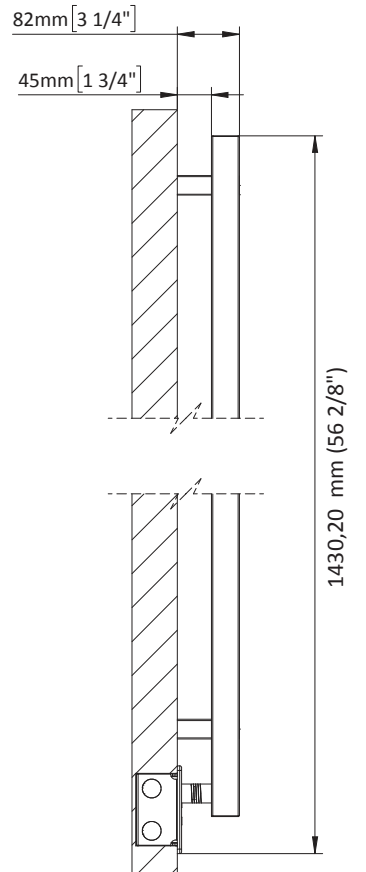

# QUADRO 516 x 1382 Q-2054 P/B/MB

Elettrico / electric / électrique

CODICE / CODE		H	L	REGOLATORE DI POTENZA DIGITAL HEAT CONTROLLER REGULATEUR DE PUISSANCE
RS435020SN	RS445020SN	1382 mm	516 mm	
RL435020SN	RL445020SN	54 3/8 inches	20 3/8 inches	
RV435020SN	RV445020SN			

INGOMBRO CON ATTACCO LUNGO  
MEASURES WITH LONG BRACKETS  
MEASUREMENT AVEC ATTACHE LONG

INGOMBRO CON ATTACCO STANDARD  
MEASURES WITH STANDARD BRACKETS  
MEASUREMENT AVEC ATTACHE STANDARD

DETAIL A

DETAIL B

FORO PER INSERIMENTO TASSELLO A MURO 6X30  
POSITIONING OF FASTENERS FOR FIXING TO WALL  
FASTENERS SHOULD BE SECURED IN STUDS OR HEADERS PLACED BEHIND THE UNIT  
TROU POUR LA CHEVILLE À MUR