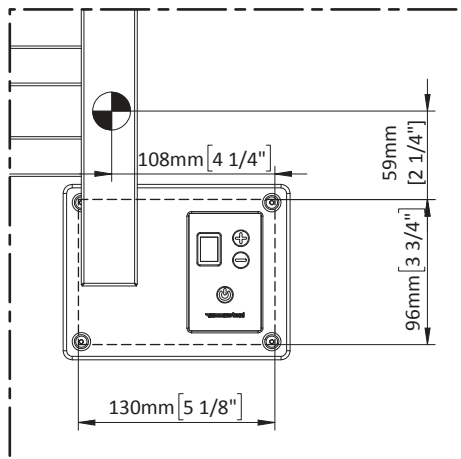

# QUADRO 516 x 1382 Q-2054 P/B/MB

Elettrico / electric / électrique

CODICE / CODE		H	L	REGOLATORE DI POTENZA DIGITAL HEAT CONTROLLER REGULATEUR DE PUISSANCE
RS435020SN	RS445020SN	1382 mm	516 mm	
RL435020SN	RL445020SN	54 3/8 inches	20 3/8 inches	
RV435020SN	RV445020SN			

INGOMBRO CON ATTACCO LUNGO  
MEASURES WITH LONG BRACKETS  
MEASUREMENT AVEC ATTACHE LONG

INGOMBRO CON ATTACCO STANDARD  
MEASURES WITH STANDARD BRACKETS  
MEASUREMENT AVEC ATTACHE STANDARD

DETAIL A

DETAIL B

FORO PER INSERIMENTO TASSELLO A MURO 6X30  
POSITIONING OF FASTENERS FOR FIXING TO WALL  
FASTENERS SHOULD BE SECURED IN STUDS OR HEADERS PLACED BEHIND THE UNIT  
TROU POUR LA CHEVILLE À MUR