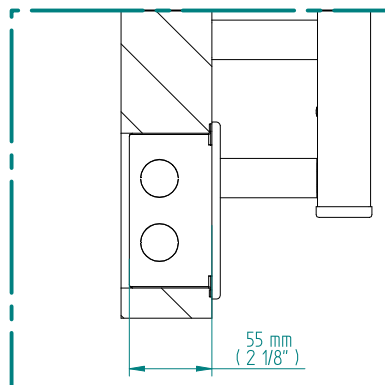

QUADRO 424 x 520

mm

mm

16 3/4
inches

x 20 1/2
inches

Elettrico / electric / électrique

CODICE / CODE		H	L
RS435006SN	RS445006SN	424 mm	520 mm
RL435006SN	RL445006SN	16 3/4 inches	20 1/2 inches
RV435006SN	RV445006SN		

PLACCA
COVER PLATE
PLAQUE

INGOMBRO CON ATTACCO LUNGO
MEASUREMENTS WITH LONG BRACKETS
MEASUREMENTS AVEC ATTACHE LONG

INGOMBRO CON ATTACCO STANDARD
MEASUREMENTS WITH STANDARD BRACKETS
MEASUREMENTS AVEC ATTACHE STANDARD

DETAIL A

DETAIL B

FORO PER INSERIMENTO TASSELLO A MURO 6X30
POSITIONING OF FASTENERS FOR FIXING TO WALL
FASTENERS SHOULD BE SECURED IN DTUDS OR HEADERS PLACES BEHIND THE UNIT
TROU POUR LA CHEVILLE A MUR