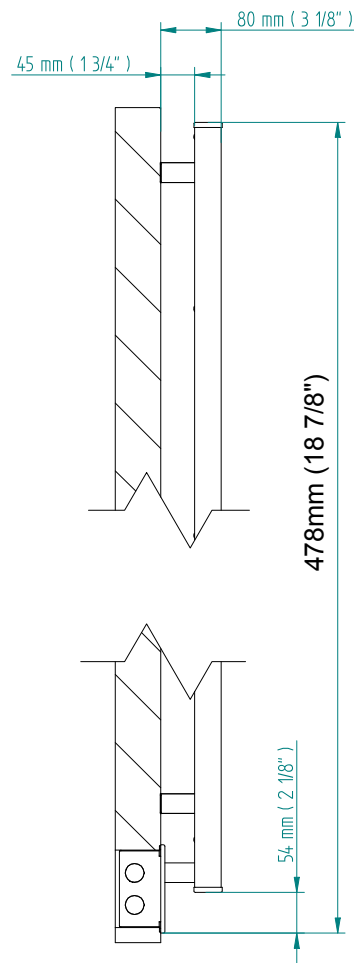

QUADRO 424 x 520

mm

mm

16 3/4
inches

x 20 1/2
inches

Elettrico / electric / électrique

CODICE / CODE		H	L
RS435006SN	RS445006SN	424 mm	520 mm
RL435006SN	RL445006SN	16 3/4 inches	20 1/2 inches
RV435006SN	RV445006SN		

PLACCA
COVER PLATE
PLAQUE

INGOMBRO CON ATTACCO LUNGO
MEASUREMENTS WITH LONG BRACKETS
MEASUREMENTS AVEC ATTACHE LONG

INGOMBRO CON ATTACCO STANDARD
MEASUREMENTS WITH STANDARD BRACKETS
MEASUREMENTS AVEC ATTACHE STANDARD

DETAIL A

DETAIL B

FORO PER INSERIMENTO TASSELLO A MURO 6X30
POSITIONING OF FASTENERS FOR FIXING TO WALL
FASTENERS SHOULD BE SECURED IN DTUDS OR HEADERS PLACES BEHIND THE UNIT
TROU POUR LA CHEVILLE A MUR