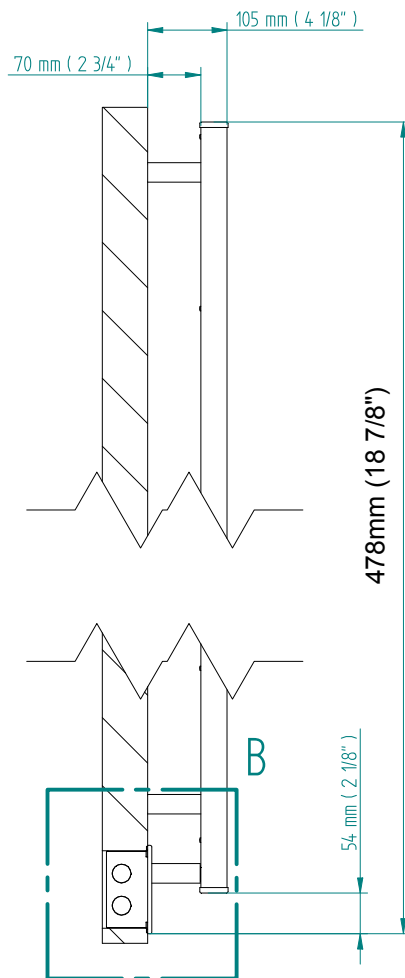

QUADRO 424 x 520

mm

mm

16 3/4
inches

x 20 1/2
inches

Elettrico / electric / électrique

CODICE / CODE		H	L
RS435006SN	RS445006SN	424 mm	520 mm
RL435006SN	RL445006SN	16 3/4 inches	20 1/2 inches
RV435006SN	RV445006SN		

PLACCA
COVER PLATE
PLAQUE

INGOMBRO CON ATTACCO LUNGO
MEASUREMENTS WITH LONG BRACKETS
MEASUREMENTS AVEC ATTACHE LONG

INGOMBRO CON ATTACCO STANDARD
MEASUREMENTS WITH STANDARD BRACKETS
MEASUREMENTS AVEC ATTACHE STANDARD

DETAIL A

DETAIL B

FORO PER INSERIMENTO TASSELLO A MURO 6X30
POSITIONING OF FASTENERS FOR FIXING TO WALL
FASTENERS SHOULD BE SECURED IN DTUDS OR HEADERS PLACES BEHIND THE UNIT
TROU POUR LA CHEVILLE A MUR