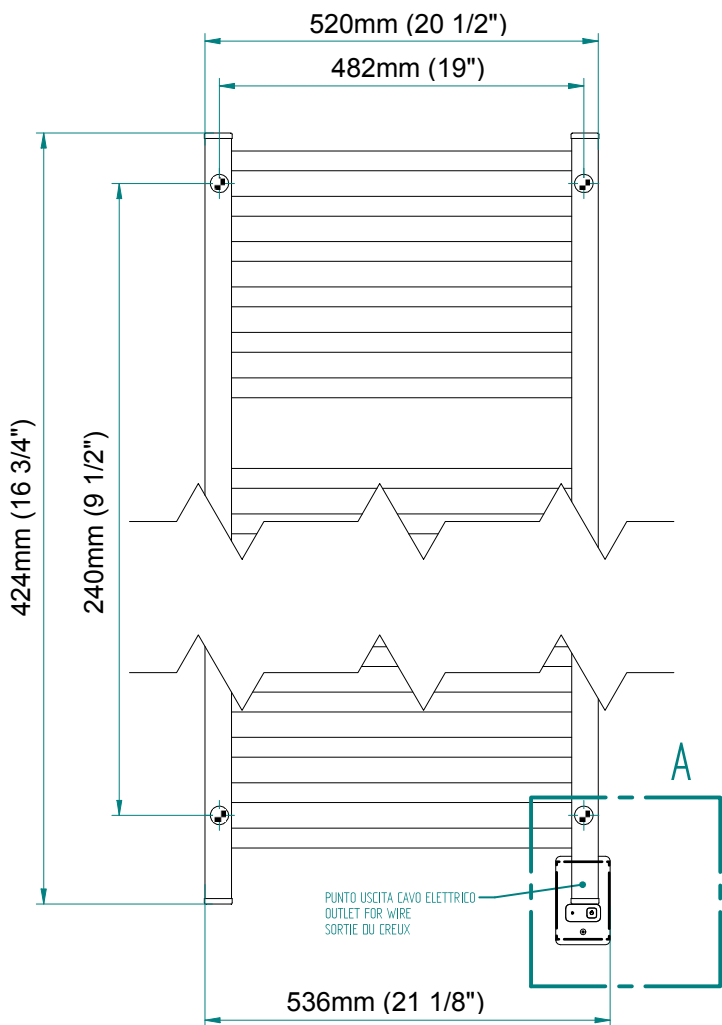

QUADRO 424 x 520

mm

mm

16 3/4
inches

x 20 1/2
inches

Elettrico / electric / électrique

CODICE / CODE		H	L
RS435006SN	RS445006SN	424 mm	520 mm
RL435006SN	RL445006SN	16 3/4 inches	20 1/2 inches
RV435006SN	RV445006SN		

PLACCA
COVER PLATE
PLAQUE

INGOMBRO CON ATTACCO LUNGO
MEASUREMENTS WITH LONG BRACKETS
MEASUREMENTS AVEC ATTACHE LONG

INGOMBRO CON ATTACCO STANDARD
MEASUREMENTS WITH STANDARD BRACKETS
MEASUREMENTS AVEC ATTACHE STANDARD

DETAIL A

DETAIL B

FORO PER INSERIMENTO TASSELLO A MURO 6X30
POSITIONING OF FASTENERS FOR FIXING TO WALL
FASTENERS SHOULD BE SECURED IN DTUDS OR HEADERS PLACES BEHIND THE UNIT
TROU POUR LA CHEVILLE A MUR