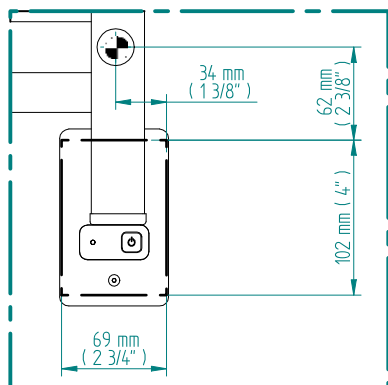

QUADRO 424 x 520

mm

mm

16 3/4
inches

x 20 1/2
inches

Elettrico / electric / électrique

CODICE / CODE		H	L
RS435006SN	RS445006SN	424 mm	520 mm
RL435006SN	RL445006SN	16 3/4 inches	20 1/2 inches
RV435006SN	RV445006SN		

PLACCA
COVER PLATE
PLAQUE

INGOMBRO CON ATTACCO LUNGO
MEASUREMENTS WITH LONG BRACKETS
MEASUREMENTS AVEC ATTACHE LONG

INGOMBRO CON ATTACCO STANDARD
MEASUREMENTS WITH STANDARD BRACKETS
MEASUREMENTS AVEC ATTACHE STANDARD

DETAIL A

DETAIL B

FORO PER INSERIMENTO TASSELLO A MURO 6X30
POSITIONING OF FASTENERS FOR FIXING TO WALL
FASTENERS SHOULD BE SECURED IN DTUDS OR HEADERS PLACES BEHIND THE UNIT
TROU POUR LA CHEVILLE A MUR