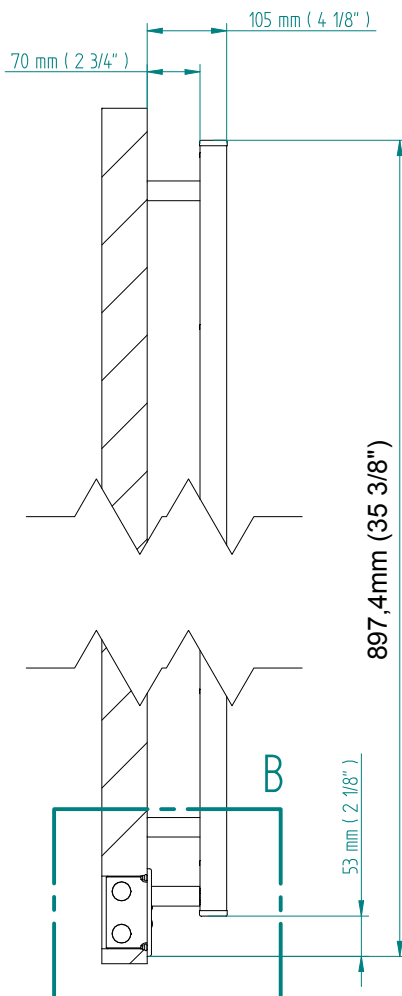

QUADRO 844 x 520

mm

mm

33 1/4
inches

x 20 1/2
inches

Elektrico / electric / électrique

CODICE / CODE		H	L
RS435012SN	RS445012SN	844 mm	520 mm
RL435012SN	RL445012SN	33 1/4 inches	20 1/2 inches
RV435012SN	RV445012SN		

REGOLATORE DI POTENZA
DIGITAL HEAT CONTROLLER
REGULATEUR DE PUISSANCE

INGOMBRO CON ATTACCO LUNGO
MEASUREMENTS WITH LONG BRACKETS
MEASUREMENTS AVEC ATTACHE LONG

INGOMBRO CON ATTACCO STANDARD
MEASUREMENTS WITH STANDARD BRACKETS
MEASUREMENTS AVEC ATTACHE STANDARD

DETAIL A

DETAIL B

FORO PER INSERIMENTO TASSELLO A MURO 6X30
POSITIONING OF FASTENERS FOR FIXING TO WALL
FASTENERS SHOULD BE SECURED IN DTUDS OR HEADERS PLACES BEHIND THE UNIT
TROU POUR LA CHEVILLE A MUR