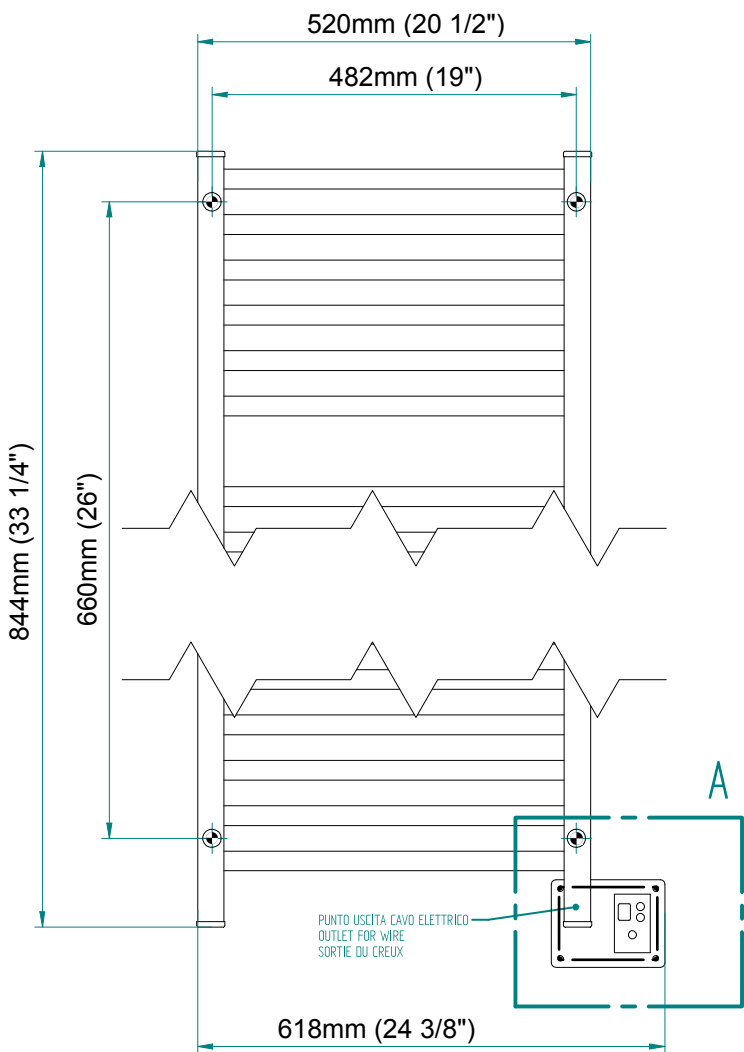

QUADRO 844 x 520

mm

mm

33 1/4
inches

x 20 1/2
inches

Elektrico / electric / électrique

CODICE / CODE		H	L
RS435012SN	RS445012SN	844 mm	520 mm
RL435012SN	RL445012SN	33 1/4 inches	20 1/2 inches
RV435012SN	RV445012SN		

REGOLATORE DI POTENZA
DIGITAL HEAT CONTROLLER
REGULATEUR DE PUISSANCE

INGOMBRO CON ATTACCO LUNGO
MEASUREMENTS WITH LONG BRACKETS
MEASUREMENTS AVEC ATTACHE LONG

INGOMBRO CON ATTACCO STANDARD
MEASUREMENTS WITH STANDARD BRACKETS
MEASUREMENTS AVEC ATTACHE STANDARD

DETAIL A

DETAIL B

FORO PER INSERIMENTO TASSELLO A MURO 6X30
POSITIONING OF FASTENERS FOR FIXING TO WALL
FASTENERS SHOULD BE SECURED IN DTUDS OR HEADERS PLACES BEHIND THE UNIT
TROU POUR LA CHEVILLE A MUR