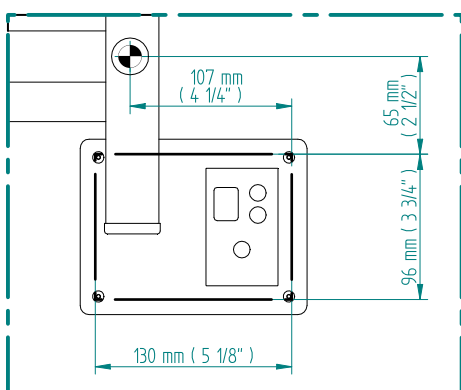

QUADRO 844 x 520

mm

mm

33 1/4
inches

x 20 1/2
inches

Elektrico / electric / électrique

CODICE / CODE		H	L
RS435012SN	RS445012SN	844 mm	520 mm
RL435012SN	RL445012SN	33 1/4 inches	20 1/2 inches
RV435012SN	RV445012SN		

REGOLATORE DI POTENZA
DIGITAL HEAT CONTROLLER
REGULATEUR DE PUISSANCE

INGOMBRO CON ATTACCO LUNGO
MEASUREMENTS WITH LONG BRACKETS
MEASUREMENTS AVEC ATTACHE LONG

INGOMBRO CON ATTACCO STANDARD
MEASUREMENTS WITH STANDARD BRACKETS
MEASUREMENTS AVEC ATTACHE STANDARD

DETAIL A

DETAIL B

FORO PER INSERIMENTO TASSELLO A MURO 6X30
POSITIONING OF FASTENERS FOR FIXING TO WALL
FASTENERS SHOULD BE SECURED IN DTUDS OR HEADERS PLACES BEHIND THE UNIT
TROU POUR LA CHEVILLE A MUR