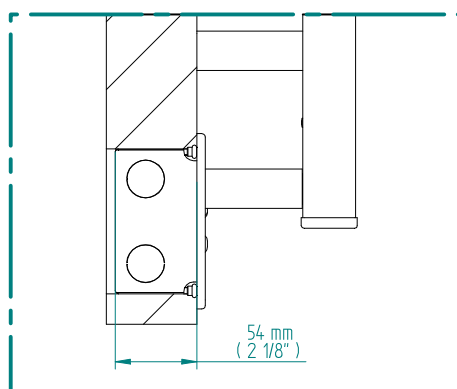

QUADRO 844 x 520

mm

mm

33 1/4
inches

x 20 1/2
inches

Elektrico / electric / électrique

CODICE / CODE		H	L
RS435012SN	RS445012SN	844 mm	520 mm
RL435012SN	RL445012SN	33 1/4 inches	20 1/2 inches
RV435012SN	RV445012SN		

REGOLATORE DI POTENZA
DIGITAL HEAT CONTROLLER
REGULATEUR DE PUISSANCE

INGOMBRO CON ATTACCO LUNGO
MEASUREMENTS WITH LONG BRACKETS
MEASUREMENTS AVEC ATTACHE LONG

INGOMBRO CON ATTACCO STANDARD
MEASUREMENTS WITH STANDARD BRACKETS
MEASUREMENTS AVEC ATTACHE STANDARD

DETAIL A

DETAIL B

FORO PER INSERIMENTO TASSELLO A MURO 6X30
POSITIONING OF FASTENERS FOR FIXING TO WALL
FASTENERS SHOULD BE SECURED IN DTUDS OR HEADERS PLACES BEHIND THE UNIT
TROU POUR LA CHEVILLE A MUR