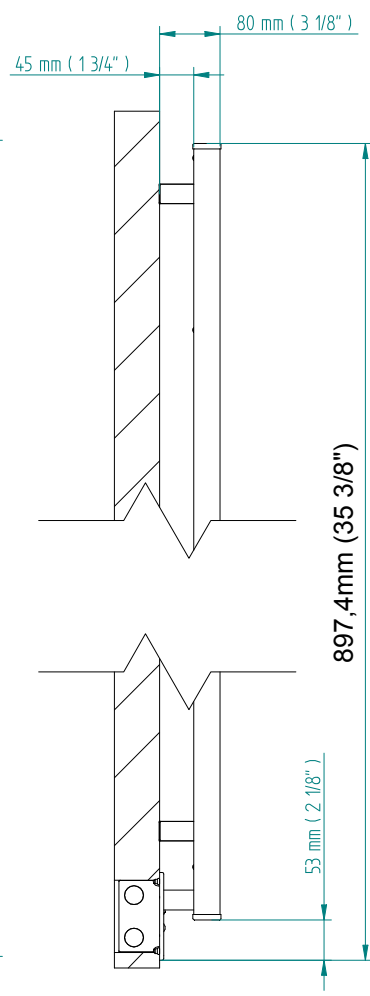

QUADRO 844 x 520

mm

mm

33 1/4
inches

x 20 1/2
inches

Elektrico / electric / électrique

CODICE / CODE		H	L
RS435012SN	RS445012SN	844 mm	520 mm
RL435012SN	RL445012SN	33 1/4 inches	20 1/2 inches
RV435012SN	RV445012SN		

REGOLATORE DI POTENZA
DIGITAL HEAT CONTROLLER
REGULATEUR DE PUISSANCE

INGOMBRO CON ATTACCO LUNGO
MEASUREMENTS WITH LONG BRACKETS
MEASUREMENTS AVEC ATTACHE LONG

INGOMBRO CON ATTACCO STANDARD
MEASUREMENTS WITH STANDARD BRACKETS
MEASUREMENTS AVEC ATTACHE STANDARD

DETAIL A

DETAIL B

FORO PER INSERIMENTO TASSELLO A MURO 6X30
POSITIONING OF FASTENERS FOR FIXING TO WALL
FASTENERS SHOULD BE SECURED IN DTUDS OR HEADERS PLACES BEHIND THE UNIT
TROU POUR LA CHEVILLE A MUR