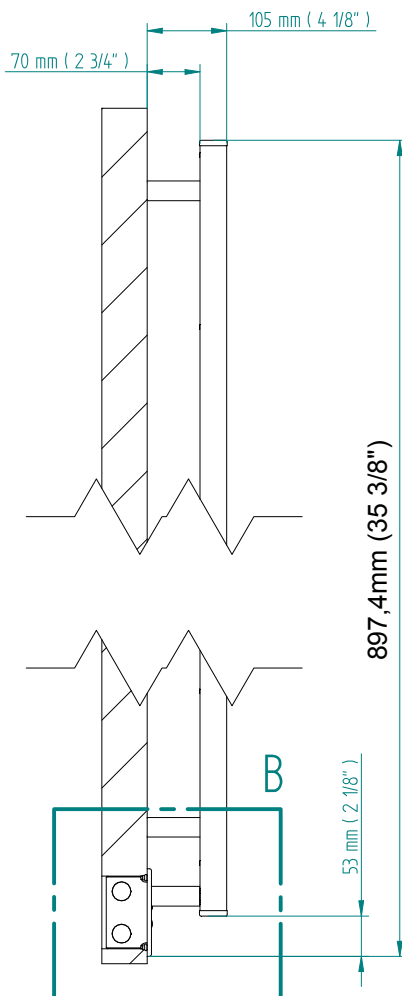

QUADRO 844 x 520

mm

mm

33 1/4
inchesx 20 1/2
inches

Elettrico / electric / électrique

CODICE / CODE

RS435012SN	RS445012SN
RL435012SN	RL445012SN
RV435012SN	RV445012SN

H

844 mm
33 1/4 inches

L

520 mm
20 1/2 inches

REGOLATORE DI POTENZA
DIGITAL HEAT CONTROLLER
REGULATEUR DE PUISSANCE

INGOMBRO CON ATTACCO LUNGO
MEASUREMENTS WITH LONG BRACKETS
MEASUREMENTS AVEC ATTACHE LONG

INGOMBRO CON ATTACCO STANDARD
MEASUREMENTS WITH STANDARD BRACKETS
MEASUREMENTS AVEC ATTACHE STANDARD

DETAIL A

DETAIL B

FORO PER INSERIMENTO TASSELLO A MURO 6X30
POSITIONING OF FASTENERS FOR FIXING TO WALL
FASTENERS SHOULD BE SECURED IN DTUDS OR HEADERS PLACES BEHIND THE UNIT
TROU POUR LA CHEVILLE A MUR