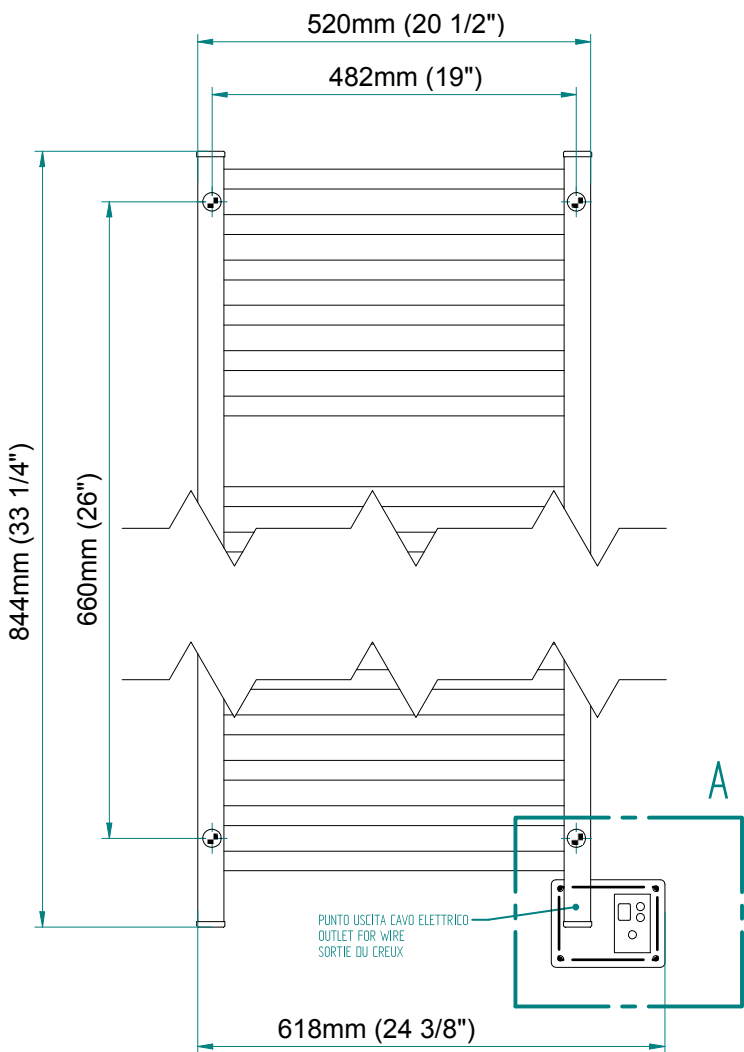

QUADRO 844 x 520

mm

mm

33 1/4
inchesx 20 1/2
inches

Elettrico / electric / électrique

CODICE / CODE

RS435012SN	RS445012SN
RL435012SN	RL445012SN
RV435012SN	RV445012SN

H

844 mm
33 1/4 inches

L

520 mm
20 1/2 inches

REGOLATORE DI POTENZA
DIGITAL HEAT CONTROLLER
REGULATEUR DE PUISSANCE

INGOMBRO CON ATTACCO LUNGO
MEASUREMENTS WITH LONG BRACKETS
MEASUREMENTS AVEC ATTACHE LONG

INGOMBRO CON ATTACCO STANDARD
MEASUREMENTS WITH STANDARD BRACKETS
MEASUREMENTS AVEC ATTACHE STANDARD

DETAIL A

DETAIL B

FORO PER INSERIMENTO TASSELLO A MURO 6X30
POSITIONING OF FASTENERS FOR FIXING TO WALL
FASTENERS SHOULD BE SECURED IN DTUDS OR HEADERS PLACES BEHIND THE UNIT
TROU POUR LA CHEVILLE A MUR