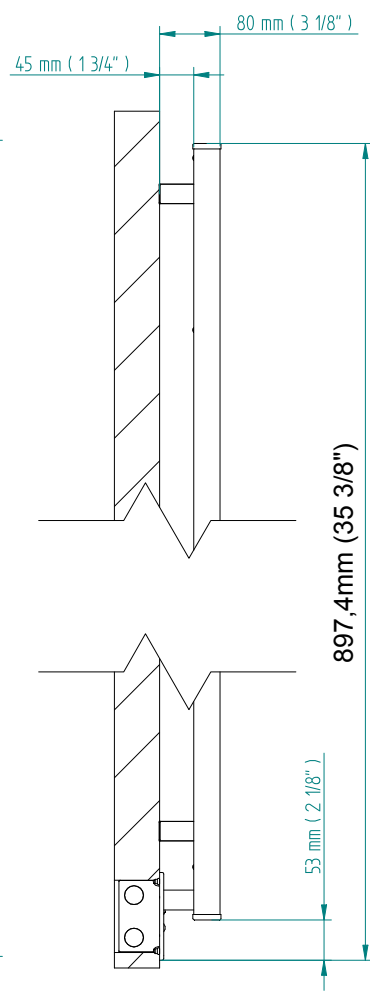

QUADRO 844 x 520

mm

mm

33 1/4
inchesx 20 1/2
inches

Elettrico / electric / électrique

CODICE / CODE

RS435012SN	RS445012SN
RL435012SN	RL445012SN
RV435012SN	RV445012SN

H

844 mm
33 1/4 inches

L

520 mm
20 1/2 inches

REGOLATORE DI POTENZA
DIGITAL HEAT CONTROLLER
REGULATEUR DE PUISSANCE

INGOMBRO CON ATTACCO LUNGO
MEASUREMENTS WITH LONG BRACKETS
MEASUREMENTS AVEC ATTACHE LONG

INGOMBRO CON ATTACCO STANDARD
MEASUREMENTS WITH STANDARD BRACKETS
MEASUREMENTS AVEC ATTACHE STANDARD

DETAIL A

DETAIL B

FORO PER INSERIMENTO TASSELLO A MURO 6X30
POSITIONING OF FASTENERS FOR FIXING TO WALL
FASTENERS SHOULD BE SECURED IN DTUDS OR HEADERS PLACES BEHIND THE UNIT
TROU POUR LA CHEVILLE A MUR