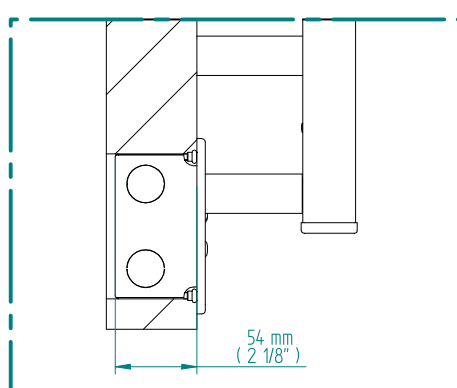

QUADRO 844 x 520

mm

mm

33 1/4
inchesx 20 1/2
inches

Elettrico / electric / électrique

CODICE / CODE

RS435012SN	RS445012SN
RL435012SN	RL445012SN
RV435012SN	RV445012SN

H

844 mm
33 1/4 inches

L

520 mm
20 1/2 inches

REGOLATORE DI POTENZA
DIGITAL HEAT CONTROLLER
REGULATEUR DE PUISSANCE

INGOMBRO CON ATTACCO LUNGO
MEASUREMENTS WITH LONG BRACKETS
MEASUREMENTS AVEC ATTACHE LONG

INGOMBRO CON ATTACCO STANDARD
MEASUREMENTS WITH STANDARD BRACKETS
MEASUREMENTS AVEC ATTACHE STANDARD

DETAIL A

DETAIL B

FORO PER INSERIMENTO TASSELLO A MURO 6X30
POSITIONING OF FASTENERS FOR FIXING TO WALL
FASTENERS SHOULD BE SECURED IN DTUDS OR HEADERS PLACES BEHIND THE UNIT
TROU POUR LA CHEVILLE A MUR