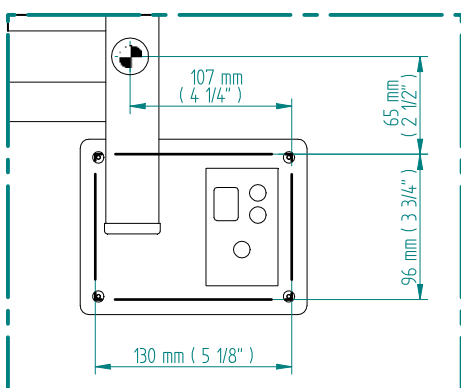

QUADRO 844 x 520

mm

mm

33 1/4
inchesx 20 1/2
inches

Elettrico / electric / électrique

CODICE / CODE

RS435012SN	RS445012SN
RL435012SN	RL445012SN
RV435012SN	RV445012SN

H

844 mm
33 1/4 inches

L

520 mm
20 1/2 inches

REGOLATORE DI POTENZA
DIGITAL HEAT CONTROLLER
REGULATEUR DE PUISSANCE

INGOMBRO CON ATTACCO LUNGO
MEASUREMENTS WITH LONG BRACKETS
MEASUREMENTS AVEC ATTACHE LONG

INGOMBRO CON ATTACCO STANDARD
MEASUREMENTS WITH STANDARD BRACKETS
MEASUREMENTS AVEC ATTACHE STANDARD

DETAIL A

DETAIL B

FORO PER INSERIMENTO TASSELLO A MURO 6X30
POSITIONING OF FASTENERS FOR FIXING TO WALL
FASTENERS SHOULD BE SECURED IN DTUDS OR HEADERS PLACES BEHIND THE UNIT
TROU POUR LA CHEVILLE A MUR